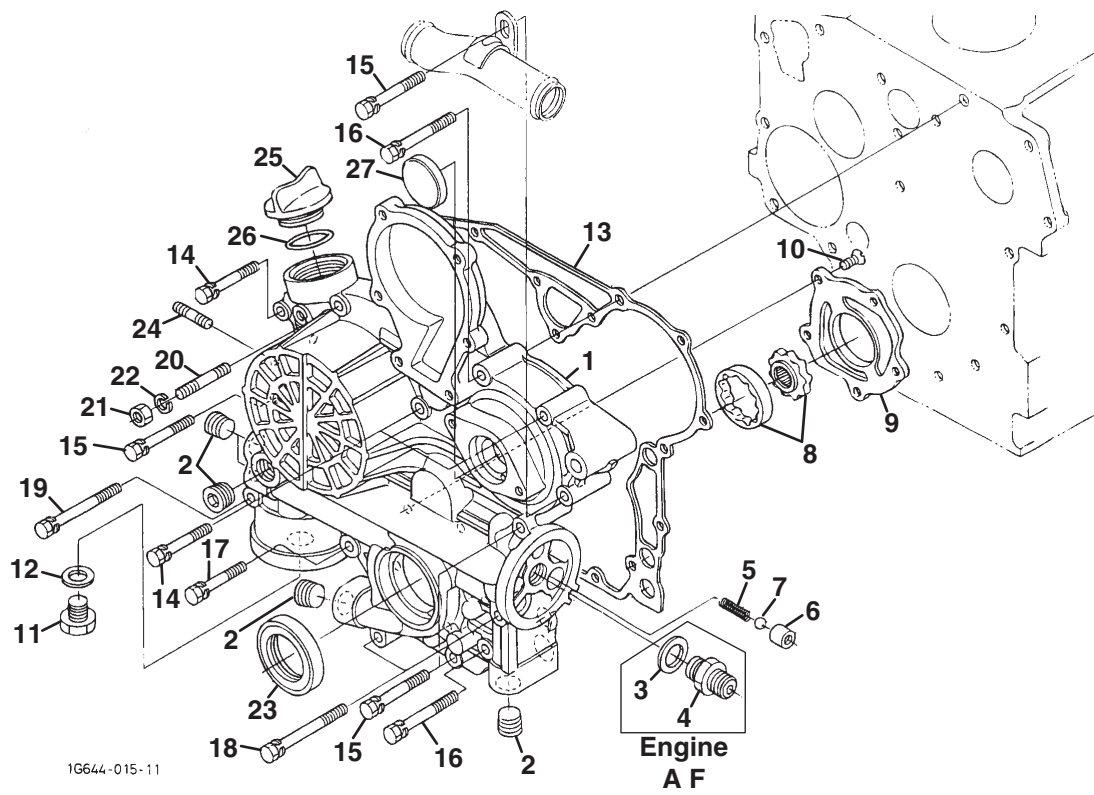

F - LF510 (D1105-E3B-TXN-3)

> Change from previous revision

KUBOTA D1105-E3B

Serial No. All

5.1 Gearcase

LF510, SLF 1880 and SLF 1880 Turbo Engines

KUBOTA D1105-T-E3B

Engine	Item	Part No.	Qty.	Description	Serial Numbers/Notes
AF	1	557856	1	Comp. Case,gear	
D	1	4177230	1	Comp. Case,gear	
ADF	2	5001255	5	• Plug	
AF	3	594351	1	• Washer, Plain	
AF	4	2500892	1	• Joint, Pipe	
ADF	5	2500893	1	• Spring	
ADF	6	2500894	1	• Seat, Valve	
ADF	7	2500895	1	• Ball	
ADF	8	2500896	1	• Assy Rotor, Oil Pump	
ADF	9	5001256	1	• Cover, Oil Pump	
ADF	10	2500898	5	• Screw, Csk-hd	
ADF	11	557859	1	Plug	
ADF	12	557960	1	Packing, Plug	
ADF	13	5001269	1	Gasket, Gear Case	
ADF	14	553481	3	Bolt	
ADF	15	5001875	4	Bolt	
ADF	16	2500899	2	Bolt	
ADF	17	554097	1	Bolt	
ADF	18	2500900	2	Bolt	
ADF	19	557891	1	Bolt	
ADF	20	2500901	1	Stud	
ADF	21	550395	1	Nut	
ADF	22	5001160	1	Washer, Spring	
ADF	23	2500902	1	Seal, Oil	
ADF	24	550386	2	Stud	
ADF	25	4145944	1	Plug, Oil Filler	
ADF	26	2809955	1	O Ring	
AD	27	5001276	1	Cover, Gear Case	