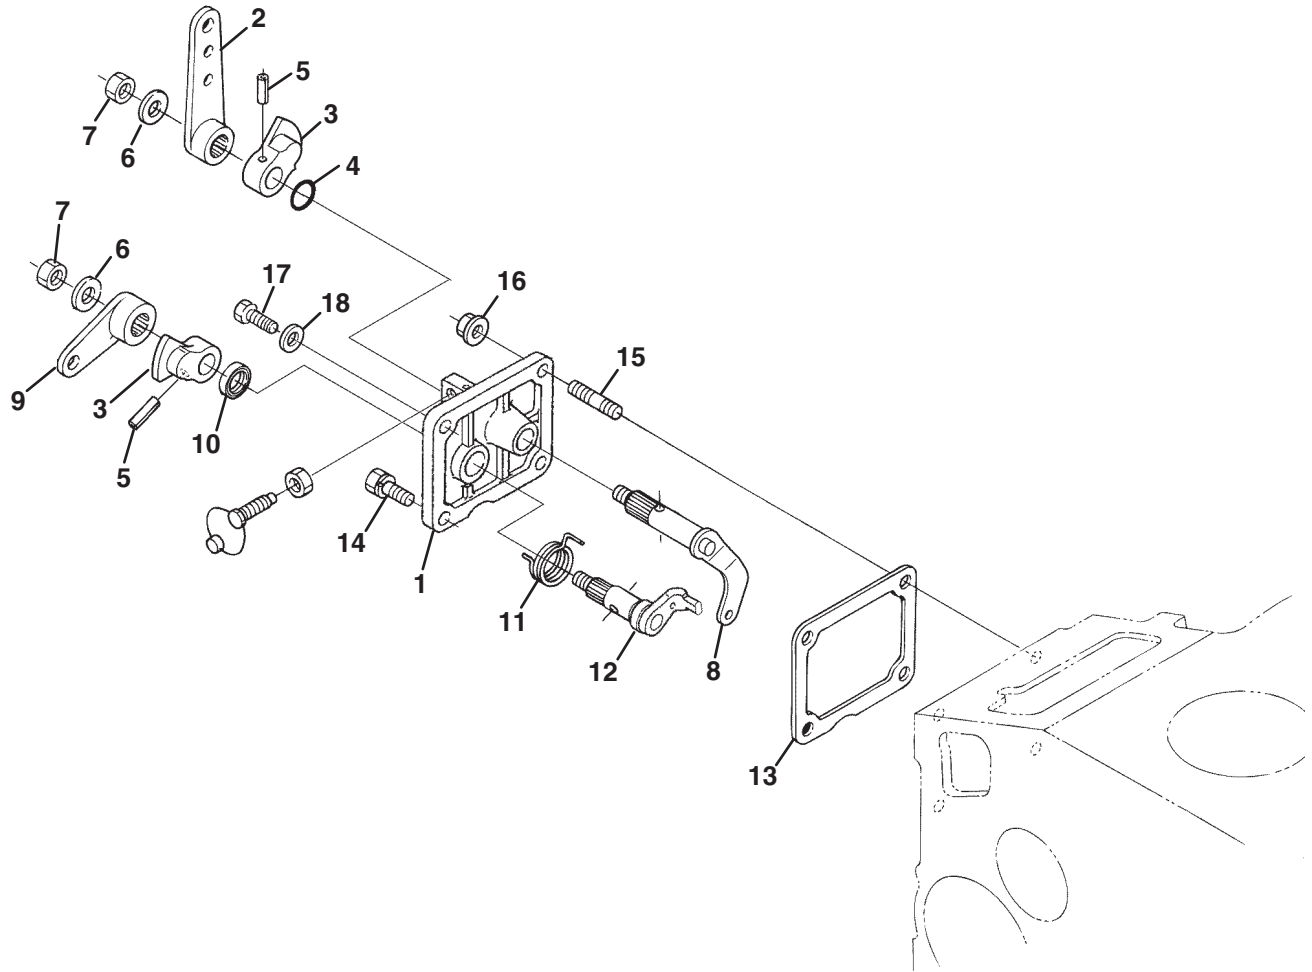

F - LF510 (D1105-E3B-TXN-3)

> Change from previous revision

19.1 Speed Control Plate

16614-016-24

KUBOTA D1105-T-E3B

Engine	Item	Part No.	Qty.	Description	Serial Numbers/Notes
ABDF	1	4165630	1	Assy Plate, Control	
CE	1	2809973	1	Assy Plate, Control	
●	2	2501000	1	• Lever, Speed Control	
●	3	2501001	2	• Lever, Speed Control	
●	4	2809974	1	• O Ring	
●	5	550425	2	• Pin, Spring	
●	6	2501002	2	• Washer, Plain	
●	7	2501003	2	• Nut	
●	8	2501004	1	• Comp. Lever,g Overnor	
●	9	2501005	1	• Lever, Engine Stop	
●	10	2501006	1	• Seal, Oil	
●	11	2501007	1	• Spring, Return	
●	12	2501008	1	• Shaft, Stop Lever	
●	13	5001272	1	Gasket	
●	14	550362	1	Bolt	
●	15	550386	2	Stud	
●	16	2810647	2	Nut	
●	17	553846	1	Bolt	
●	18	553143	1	Gasket	