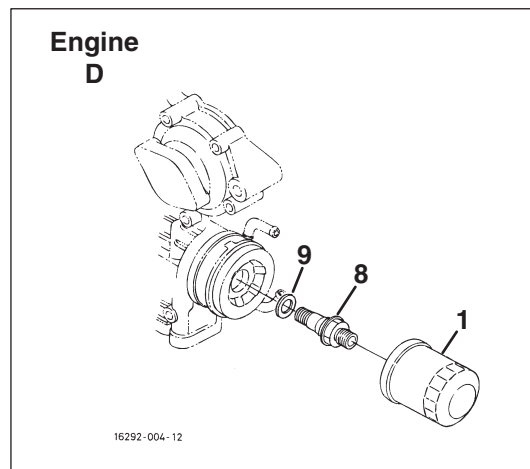

9.1 Oil Filter

KUBOTA D1105-T-E3B

Engine	Item	Part No.	Qty.	Description	Serial Numbers/Notes
ACDEF	1	4177262	1	Oil Filter	
B	1	4113986	1	Oil Filter	
B	2	4183612	1	Base, Oil Filter	
B	3	5002751	1	O Ring	
B	4	4183613	1	Joint, Pipe	
B	5	2809954	1	O Ring	
B	6	4183614	1	Collar	
B	7	4183634	1	Base, Oil Filter	
D	8	5003615	1	Connector	
D	9	5003616	1	Collar	

A - SLF 1880 (D1105-E3B-TXRN-1)

C - TR-3 (D1105-E3B-RNUK-3)

E - AR-3 (D1105-E3B-RNUK-3)

● - Used on All Engines

B - Truckster / Haulster / Spraytek (D1105-E3B-TXRN-2)

D - SLF 1880 Turbo (D1105-T-E3B-TXRN-1)

F - LF510 (D1105-E3B-TXN-3)

> Change from previous revision