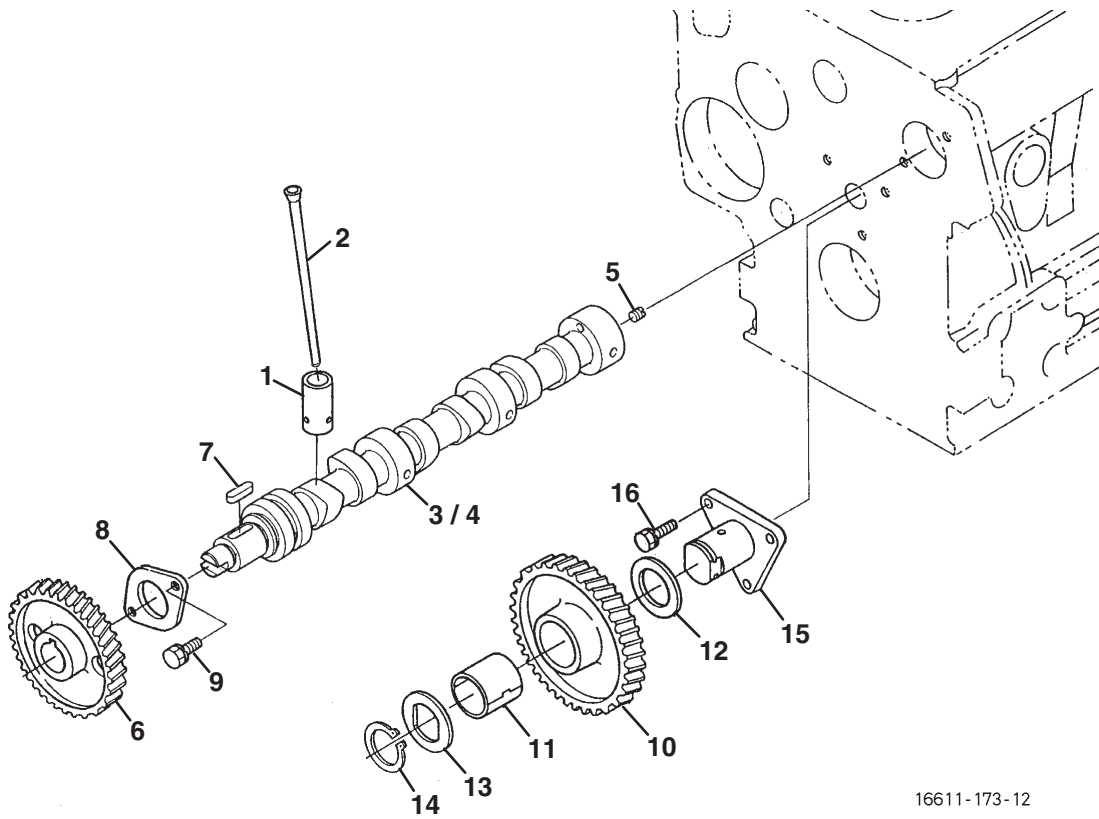

F - LF510 (D1105-E3B-TXN-3)

> Change from previous revision

16611-173-12

KUBOTA D1105-T-E3B

Engine	Item	Part No.	Qty.	Description	Serial Numbers/Notes
●	1	4177265	6	Tappet	
●	2	2500939	6	Push Rod	
ABCF	3	4183582	1	Assy Camshaft	
DE	3	4183598	1	Assy Camshaft	
DE	4	4183599	1	• Camshaft	
●	5	553067	1	• Screw, Set	
●	6	2500940	1	• Gear, Cam	
●	7	553860	1	• Key, Feather	
●	8	2500941	1	• Stopper, Camshaft	
●	9	550362	2	• Bolt	
●	10	2500942	1	Comp Gear, Idle	
●	11	2500943	1	• Bush, Idle Gear	
●	12	2500944	1	Collar, Idle Gear	
●	13	2500945	1	Collar, Idle Gear	
●	14	2500946	1	Cir Clip, Idle Gear	
●	15	2500947	1	Shaft, Idle Gear	
●	16	550362	3	Bolt	