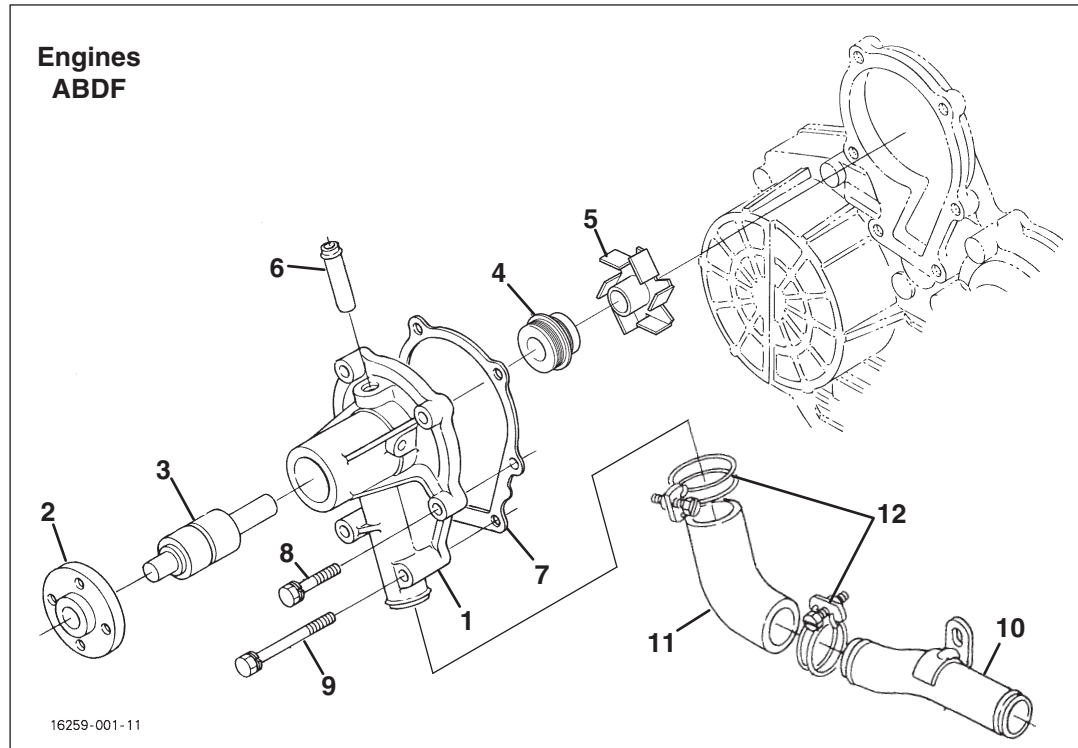

26.1 Water Pump

Engine	Item	Part No.	Qty.	Description	Serial Numbers/Notes
ABDF	1	4165525	1	Assy Pump, Water	
CE	1	4183697	1	Assy Pump, Water	
●	2	557866	1	Flange, Water Pump	
●	3	557863	1	Bearing	
●	4	4155662	1	Assy Seal, Mechanical	
●	5	557865	1	Impeller, Water Pump	
●	6	557571	1	Pipe, Water Return	
ABDF	7	557867	1	Gasket, Water Pump	
CE	7	4183698	1	Gasket, Water Pump	
●	8	2500917	4	Bolt	
ACDEF	9	2501021	2	Bolt	
B	9	4183633	2	Bolt	
ABCF	10	557980	1	Pipe, Water	
D	10	4183601	1	Pipe, Water	
E	10	554748	1	Pipe, Water	
●	11	4165647	1	Pipe, Water	
●	12	2501013	2	Clamp	

A - SLF 1880 (D1105-E3B-TXRN-1)

C - TR-3 (D1105-E3B-RNUK-3)

E - AR-3 (D1105-E3B-RNUK-3)

● - Used on All Engines

B - Truckster / Haulster / Spraytek (D1105-E3B-TXRN-2)

D - SLF 1880 Turbo (D1105-T-E3B-TXRN-1)

F - LF510 (D1105-E3B-TXN-3)

> Change from previous revision