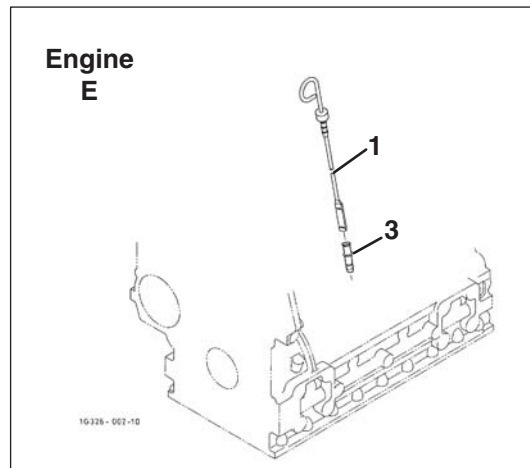

KUBOTA D1105-T-E3B

Engine	Item	Part No.	Qty.	Description	Serial Numbers/Notes
ACDEF	1	4177262	1	Oil Filter	
B	1	4113986	1	Oil Filter	
B	2	4183612	1	Base, Oil Filter	
B	3	5002751	1	O Ring	
B	4	4183613	1	Joint, Pipe	
B	5	2809954	1	O Ring	
B	6	4183614	1	Collar	
B	7	4183634	1	Base, Oil Filter	
D	8	5003615	1	Connector	
D	9	5003616	1	Collar	

A - SLF 1880 (D1105-E3B-TXRN-1)

C - TR-3 (D1105-E3B-RNUK-3)

E - AR-3 (D1105-E3B-RNUK-3)

● - Used on All Engines

B - Truckster / Haulster / Spraytek (D1105-E3B-TXRN-2)

D - SLF 1880 Turbo (D1105-T-E3B-TXRN-1)

F - LF510 (D1105-E3B-TXN-3)

> Change from previous revision

10.1 Dipstick and Guide