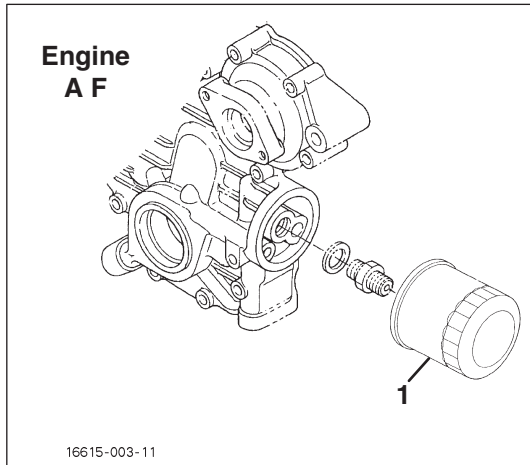

9.1 Oil Filter

KUBOTA D1105-T-E3B

Engine	Item	Part No.	Qty.	Description	Serial Numbers/Notes
ACDEF	1	4177262	1	Oil Filter	
B	1	4113986	1	Oil Filter	
B	2	4183612	1	Base, Oil Filter	
B	3	5002751	1	O Ring	
B	4	4183613	1	Joint, Pipe	
B	5	2809954	1	O Ring	
B	6	4183614	1	Collar	
B	7	4183634	1	Base, Oil Filter	
D	8	5003615	1	Connector	
D	9	5003616	1	Collar	

A - SLF 1880 (D1105-E3B-TXRN-1)

C - TR-3 (D1105-E3B-RNUK-3)

E - AR-3 (D1105-E3B-RNUK-3)

● - Used on All Engines

B - Truckster / Haulster / Spraytek (D1105-E3B-TXRN-2)

D - SLF 1880 Turbo (D1105-T-E3B-TXRN-1)

F - LF510 (D1105-E3B-TXN-3)

> Change from previous revision