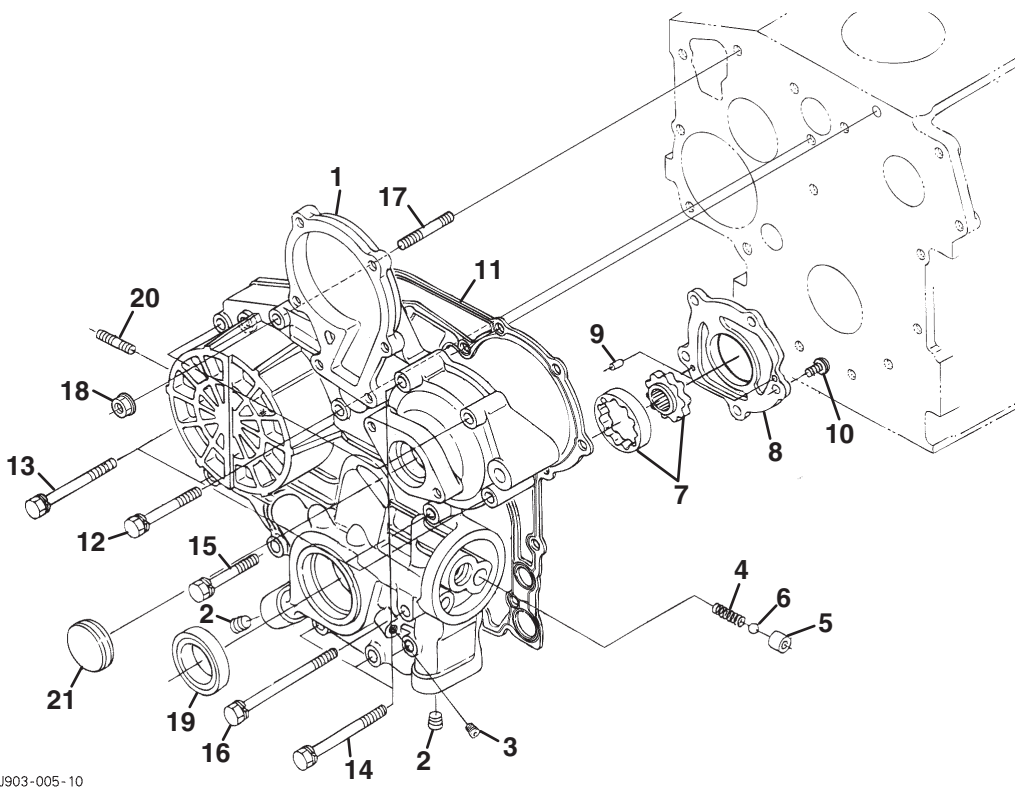

6.1 Gearcase

Truckster, Haulster and Spraytek Engines

1J903-005-10

KUBOTA D1105-T-E3B

Engine	Item	Part No.	Qty.	Description	Serial Numbers/Notes
B	1	4183607	1	Comp. Case,gear	
B	2	5001255	2	• Plug	
B	3	552950	1	• Plug	
B	4	2500893	1	• Spring	
B	5	2500894	1	• Seat, Valve	
B	6	2500895	1	• Ball	
B	7	2500896	1	• Assy Rotor, Oil Pump	
B	8	4183608	1	• Cover, Oil Pump	
B	9	4183609	2	• Pin, Straight	
B	10	4183610	5	• Screw, Binding	
B	11	5001269	1	Gasket, Gear Case	
B	12	553481	3	Bolt	
B	13	5001875	4	Bolt	
B	14	2500899	4	Bolt	
B	15	4183611	1	Bolt	
B	16	2500900	2	Bolt	
B	17	2500901	1	Stud	
B	18	2810647	1	Nut, Flange	
B	19	2500902	1	Seal, Oil	
B	20	550386	2	Stud	
B	21	5001276	1	Cover, Gear Case	

A - SLF 1880 (D1105-E3B-TXRN-1)

C - TR-3 (D1105-E3B-RNUK-3)

E - AR-3 (D1105-E3B-RNUK-3)

● - Used on All Engines

B - Truckster / Haulster / Spraytek (D1105-E3B-TXRN-2)

D - SLF 1880 Turbo (D1105-T-E3B-TXRN-1)

F - LF510 (D1105-E3B-TXN-3)

> Change from previous revision