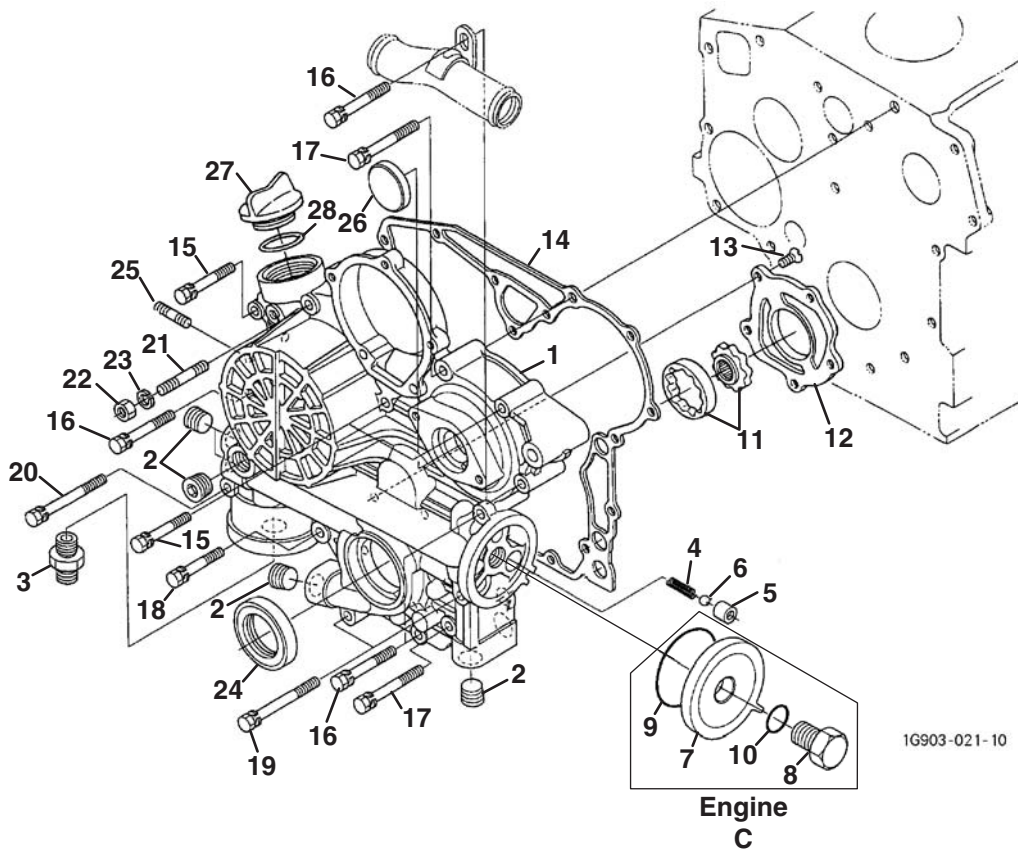

F - LF510 (D1105-E3B-TXN-3)

> Change from previous revision

7.1 Gearcase

TR-3 and AR-3 Engines

KUBOTA D1105-T-E3B

Engine	Item	Part No.	Qty.	Description	Serial Numbers/Notes
C	1	4183681	1	Comp. Case,gear	
E	1	4183700	1	Comp. Case,gear	
CE	2	5001255	5	• Plug	
CE	3	2500892	1	• Joint, Pipe	
CE	4	2500893	1	• Spring	
CE	5	2500894	1	• Seat, Valve	
CE	6	2500895	1	• Ball	
C	7	4183683	1	• Cover	
C	8	4183684	1	• Bolt	
C	9	5002751	1	• O Ring	
C	10	2809954	1	• O Ring	
CE	11	2500896	1	• Assy Rotor, Oil Pump	
CE	12	5001256	1	• Cover, Oil Pump	
CE	13	2500898	5	• Screw, Csk-hd	
CE	14	5001269	1	Gasket, Gear Case	
CE	15	553481	3	Bolt	
CE	16	5001875	4	Bolt	
CE	17	2500899	2	Bolt	
CE	18	554097	1	Bolt	
CE	19	2500900	2	Bolt	
CE	20	557891	1	Bolt	
CE	21	2500901	1	Stud	
CE	22	550395	1	Nut	
CE	23	5001160	1	Washer, Spring	
CE	24	2500902	1	Seal, Oil	
CE	25	550386	2	Stud	
CE	26	5001276	1	Cover, Gear Case	
CE	27	4145944	1	Plug, Oil Filler	
CE	28	2809955	1	O Ring	