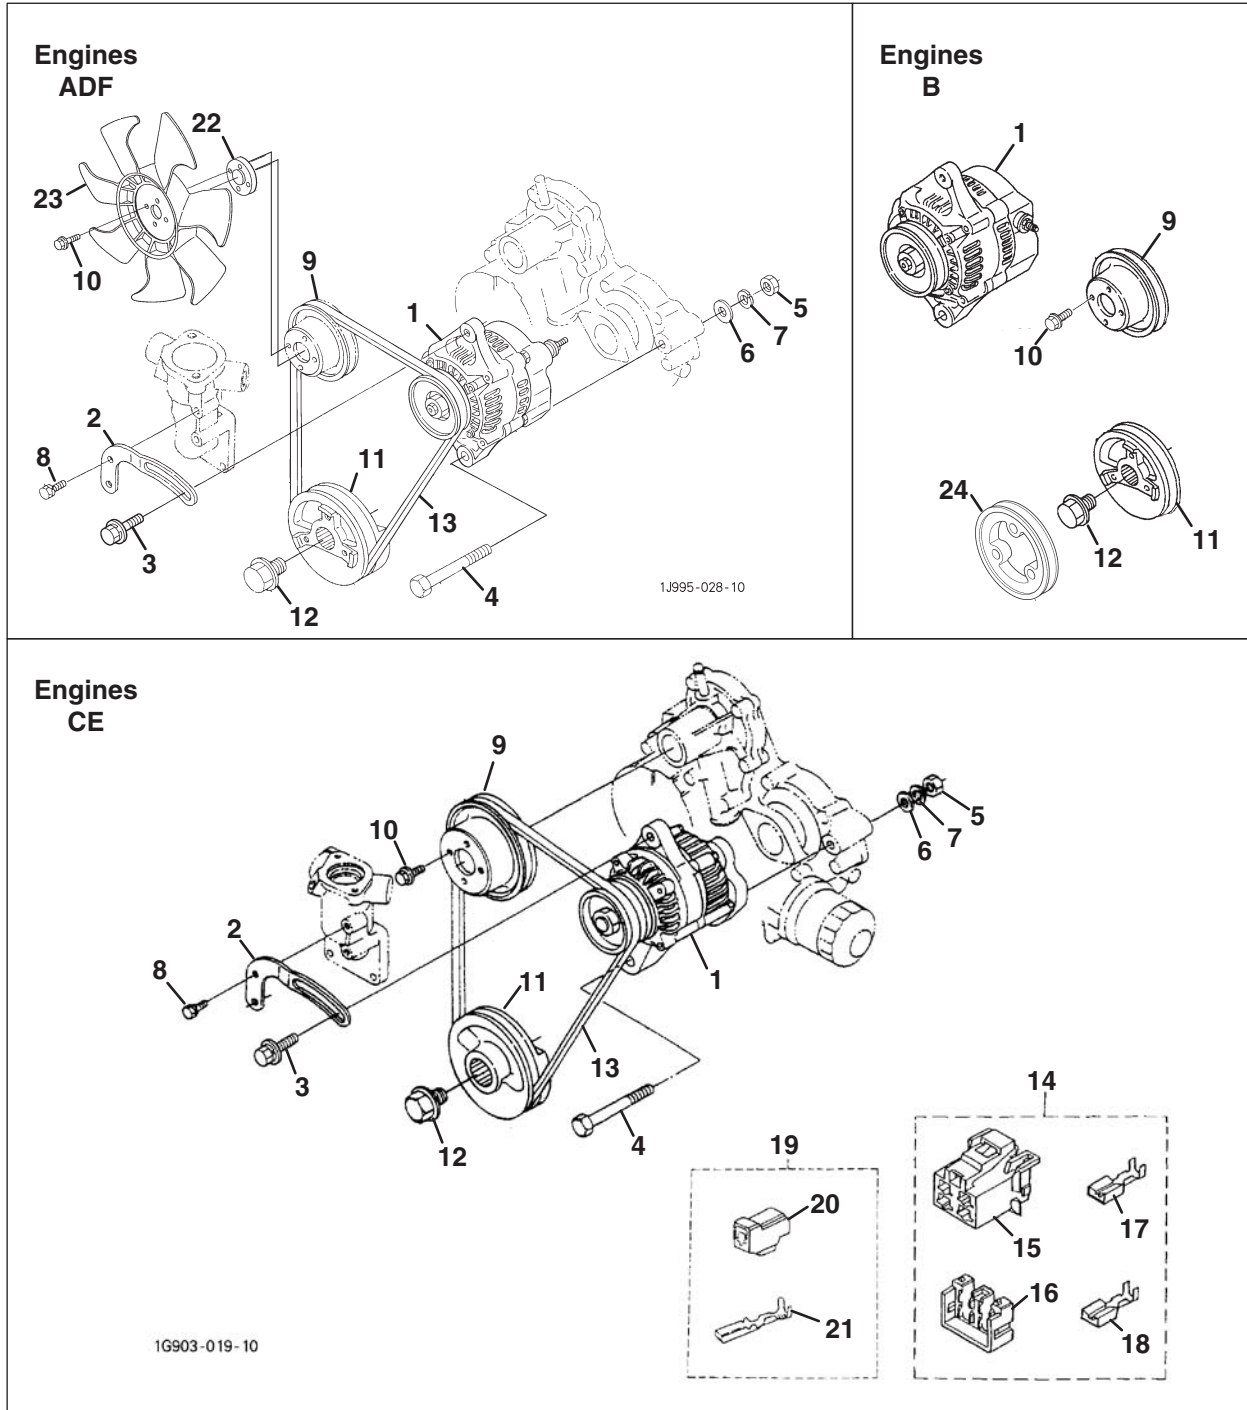

22.1 Alternator and Pulleys

KUBOTA D1105-T-E3B

Engine	Item	Part No.	Qty.	Description	Serial Numbers/Notes
ACDEF	1	2810354	1	Assy Alternator	
B	1	4183623	1	Assy Alternator	
ACDEF	2	557941	1	Stay, Dynamo	
ACDEF	3	4134321	1	Bolt	
ACDEF	4	557942	1	Bolt	
ACDEF	5	594348	1	Nut	
ACDEF	6	594350	1	Washer, Plain	
ACDEF	7	5001160	1	Washer, Spring	
ACDEF	8	550362	1	Bolt	
●	9	2501014	1	Pulley, Fan	
●	10	5003269	4	Bolt, Flange	
ABDF	11	5001239	1	Pulley, Fan Drive	
DE	11	2501016	1	Pulley, Fan Drive	
●	12	2501017	1	Bolt, Fan Drive	
ADF	13	5001284	1	V Belt	
CE	13	4176550	1	V Belt	
CE	14	4183686	1	Assy Connector	
CE	15	4183687	1	• Connector	
CE	16	4183688	1	• Stopper	
CE	17	4183689	2	• Terminal	
CE	18	4183690	2	• Terminal	
CE	19	4134324	1	Assy Coupler	
CE	20	4134325	1	• Connector	
CE	21	4134326	2	• Terminal	
AD	22	5003480	1	Collar, Fan	
AD	23	5003478	1	Fan	
F	23	5002776	1	Fan	
B	24	4183624	1	Pulley, Drive	

A - SLF 1880 (D1105-E3B-TXRN-1)

C - TR-3 (D1105-E3B-RNUK-3)

E - AR-3 (D1105-E3B-RNUK-3)

● - Used on All Engines

B - Truckster / Haulster / Spraytek (D1105-E3B-TXRN-2)

D - SLF 1880 Turbo (D1105-T-E3B-TXRN-1)

F - LF510 (D1105-E3B-TXN-3)

> Change from previous revision