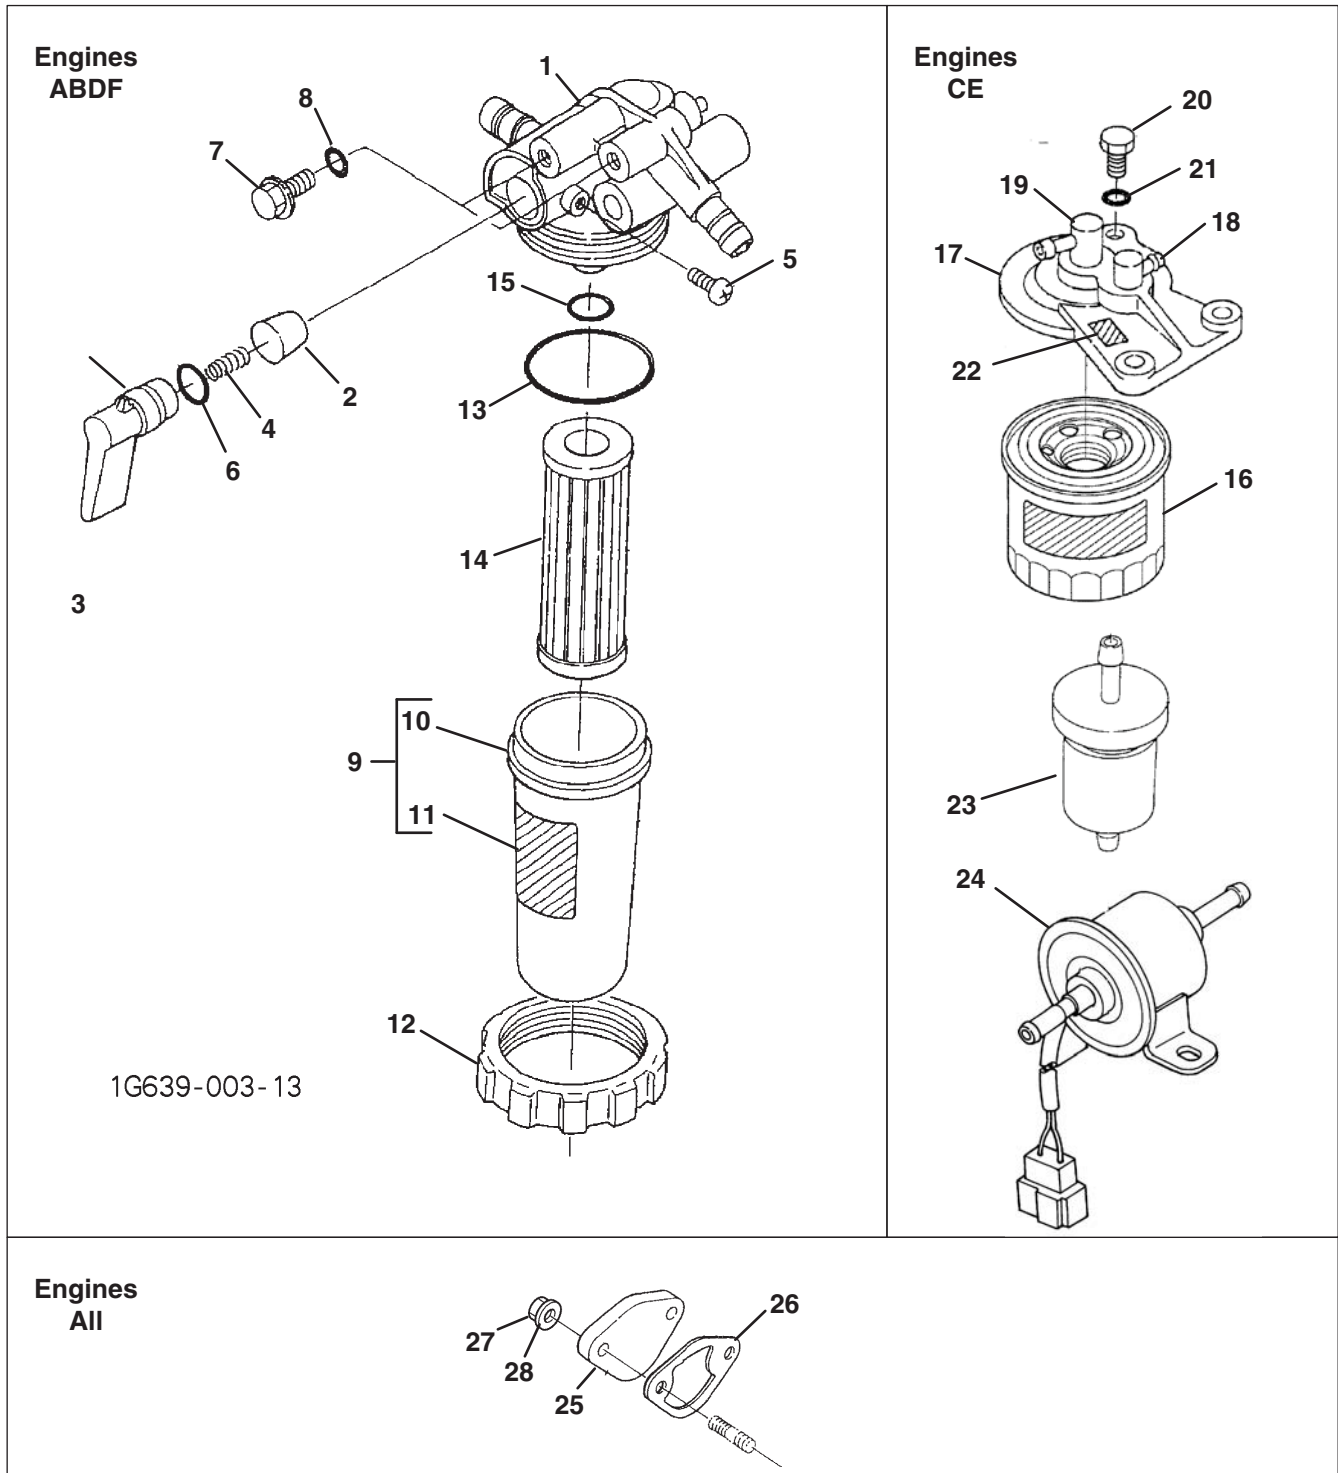

21.1 Fuel Filter and Pump

KUBOTA D1105-T-E3B

Engine	Item	Part No.	Qty.	Description	Serial Numbers/Notes
ABDF	1	5001947	1	Assy Filter, Fuel	
ABDF	2	NS	1	• Stopper	
ABDF	3	550396	1	• Lever, Cock	
ABDF	4	550464	1	• Spring, Valve	
ABDF	5	4145702	1	• Screw, Set	
ABDF	6	4145703	1	• O Ring, Lever	
ABDF	7	4145892	2	• Screw, Air Bleeder	
ABDF	8	4145666	2	• O Ring	
ABDF	9	5001309	1	• Assy Cup, Filter	
ABDF	10	4183588	1	• • Cup, Filter	
ABDF	11	5001301	1	• • Label, Fuel	
ABDF	12	4183589	1	• Ring, Retaining	
ABDF	13	550463	1	• O Ring, Filter Cup	
ABDF	14	550489	1	• Assy Element	
ABDF	15	2810640	1	• O Ring, Filter	
CE		5001189	1	Assy Filter, Fuel	
CE	16	2500809	1	• Element, Filter	
CE	17	2501023	1	• Assy Cover, Filter	
CE	18	557357	1	• • Joint, Pipe	
CE	19	557358	1	• • Joint, Pipe	
CE	20	2501024	1	• Plug, Filter Breather	
CE	21	2501025	1	• O Ring	
CE	22	2501026	1	• Mark, Form	
CE	23	5001182	1	Assy Filter, Fuel	
CE	24	5001948	1	Assy Pump, Fuel	
●	25	2500962	1	Cover	
●	26	5001922	1	Gasket, Fuel Pump	
●	27	550395	2	Nut	
●	28	5001160	2	Washer, Spring	

A - SLF 1880 (D1105-E3B-TXRN-1)

C - TR-3 (D1105-E3B-RNUK-3)

E - AR-3 (D1105-E3B-RNUK-3)

● - Used on All Engines

B - Truckster / Haulster / Spraytek (D1105-E3B-TXRN-2)

D - SLF 1880 Turbo (D1105-T-E3B-TXRN-1)

F - LF510 (D1105-E3B-TXN-3)

> Change from previous revision