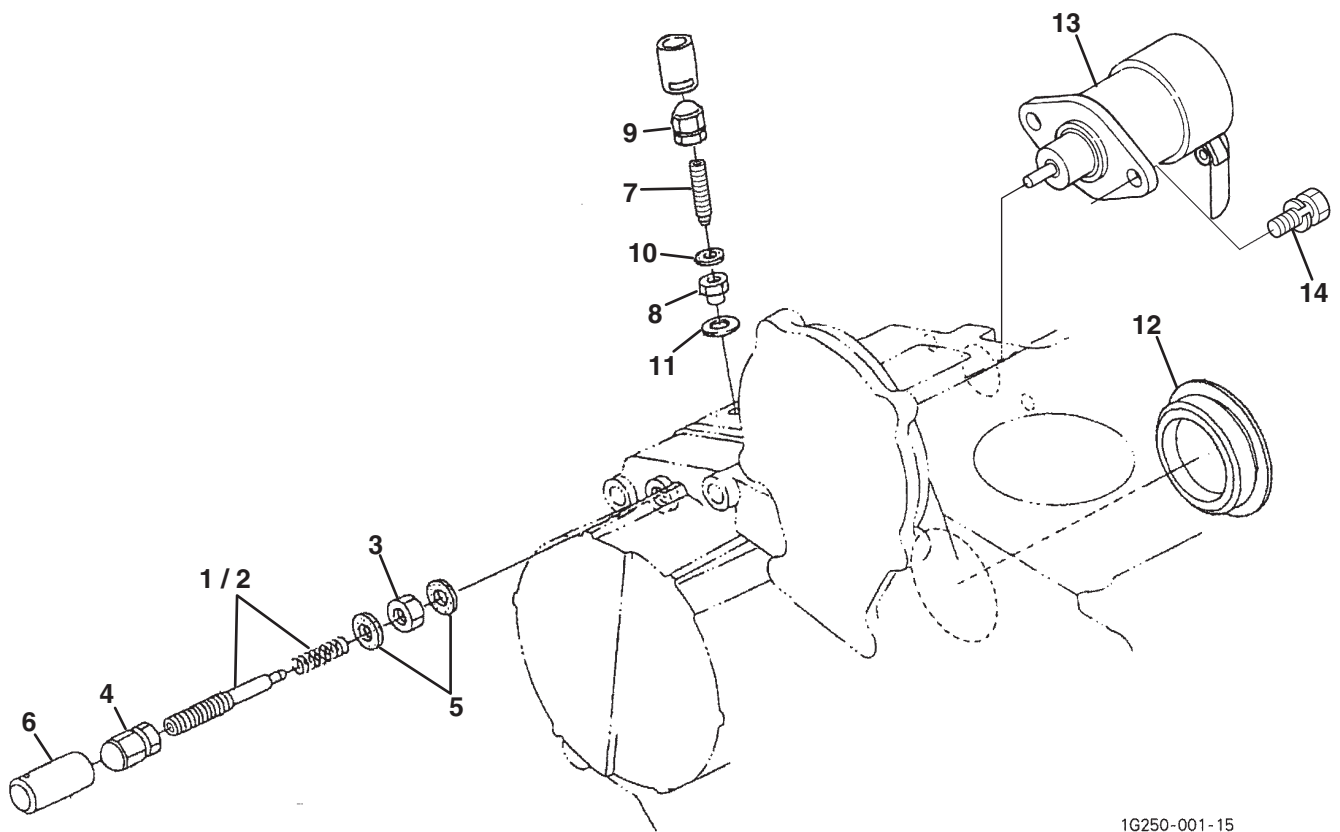

16.1 Idle Apparatus

1G250-001-15

KUBOTA D1105-T-E3B

Engine	Item	Part No.	Qty.	Description	Serial Numbers/Notes
●	1	557934	1	Apparatus, Idling	
●	2	5001257	1	Assy Bolt, Adjustment	
●	3	5002018	1	Nut	
●	4	4177269	1	Nut	
●	5	553143	2	Gasket	
●	6	4165442	1	Cap	
●	7	2500987	1	Bolt, Adjusting	
●	8	4177270	1	Nut, Lock	
●	9	4177271	1	Nut	
●	10	553143	1	Gasket	
●	11	4145906	1	Gasket	
●	12	5001275	1	Cover, Hydraulic Pump	
●	13	2811021	1	Assy Solenoid, Stop	
●	14	550361	2	Bolt	

A - SLF 1880 (D1105-E3B-TXRN-1)

C - TR-3 (D1105-E3B-RNUK-3)

E - AR-3 (D1105-E3B-RNUK-3)

● - Used on All Engines

B - Truckster / Haulster / Spraytek (D1105-E3B-TXRN-2)

D - SLF 1880 Turbo (D1105-T-E3B-TXRN-1)

F - LF510 (D1105-E3B-TXN-3)

> Change from previous revision