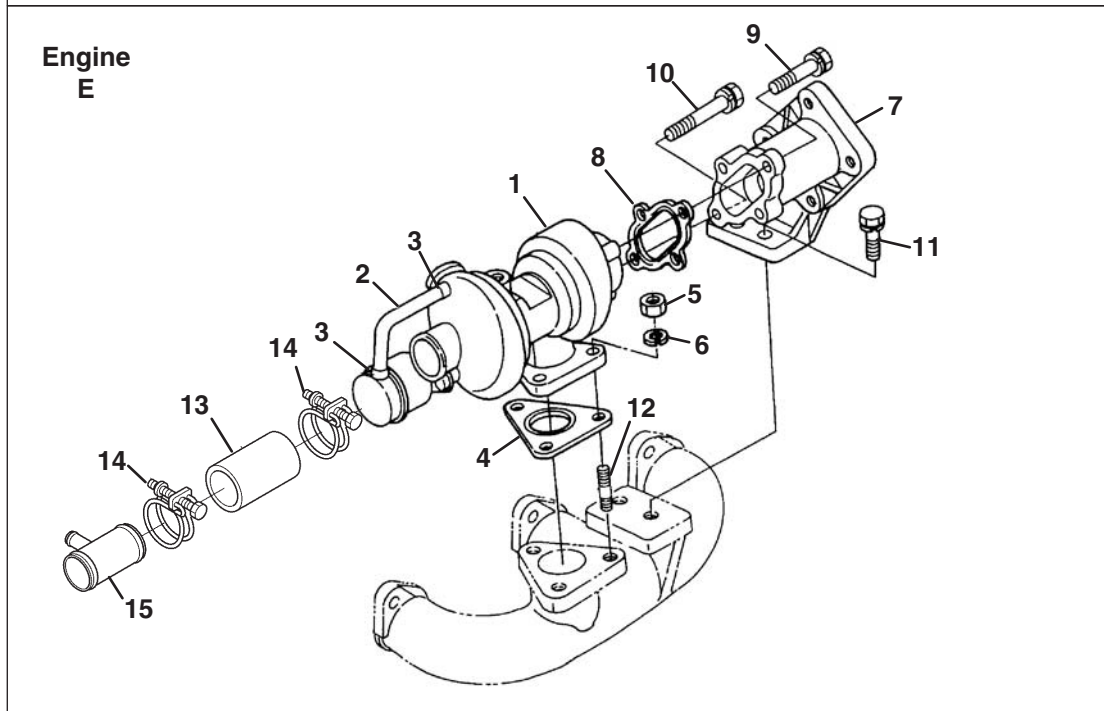

29.1 Turbo Charger

KUBOTA D1105-T-E3B

Engine	Item	Part No.	Qty.	Description	Serial Numbers/Notes
D	1	4177245	1	Assy Turbo Charger	
E	1	4183702	1	Assy Turbo Charger	
DE	2	4177246	1	• Assy Hose	
DE	3	4177247	2	• • Clamp, Hose	
DE	4	5002750	1	Gasket	
DE	5	550398	3	Nut	
DE	6	550409	3	Washer, Spring	
D	7	2810896	1	Flange, Muffler	
E	7	4183703	1	Flange, Muffler	
DE	8	5002749	1	Gasket	
D	9	5003482	3	Bolt	
E	9	2500960	3	Bolt	
DE	10	5003283	1	Bolt	
DE	11	550379	2	Bolt	
DE	12	4134402	3	Stud	
DE	13	4177248	1	Tube, Inlet Turbo	
DE	14	4177249	2	Band	
DE	15	4177250	1	Pipe, Inlet Breather	

A - SLF 1880 (D1105-E3B-TXRN-1)

C - TR-3 (D1105-E3B-RNUK-3)

E - AR-3 (D1105-E3B-RNUK-3)

● - Used on All Engines

B - Truckster / Haulster / Spraytek (D1105-E3B-TXRN-2)

D - SLF 1880 Turbo (D1105-T-E3B-TXRN-1)

F - LF510 (D1105-E3B-TXN-3)

> Change from previous revision