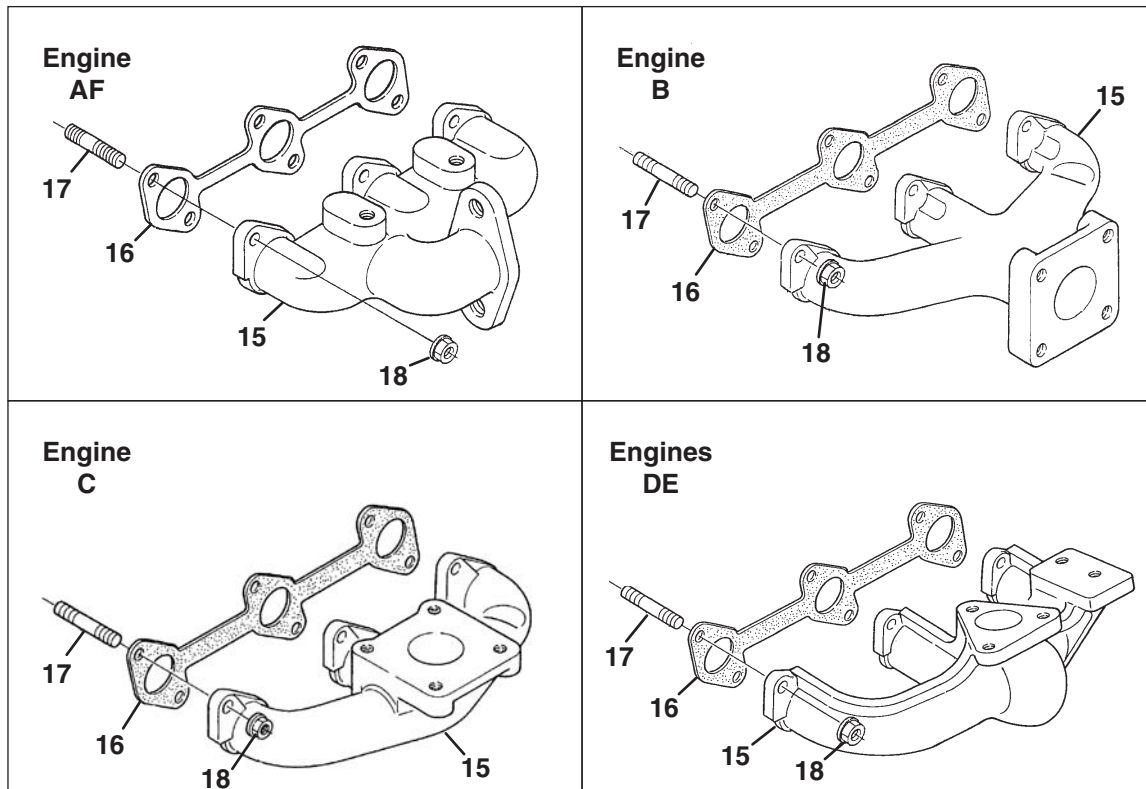

28.1 Intake and Exhaust Manifolds

KUBOTA D1105-T-E3B

Engine	Item	Part No.	Qty.	Description	Serial Numbers/Notes
ABCF	1	4165648	1	Assy Manifold, Inlet	
ABCF	2	2500911	1	• Joint, Breather Pipe	
ABCF	3	2500854	1	• Gasket, In-manifold	
ABCF	4	550363	3	Bolt	
ABCF	5	2500917	1	Bolt	
ABCF	6	5001135	2	Bolt	
DE	7	4159670	1	Manifold, Inlet	
DE	8	5003603	1	Gasket, Intake Manifold	
DE	9	550364	3	Bolt	
DE	10	553841	1	Bolt	
DE	11	5003604	2	Bolt	
DE	12	4183602	1	Hose, Inlet	
DE	13	4177244	1	Clamp, Hose	
DE	14	4177243	1	Clamp, Hose	
AF	15	5003475	1	Manifold, Exhaust	
B	15	5001306	1	Manifold, Exhaust	
C	15	4184261	1	Manifold, Exhaust	
D	15	5003608	1	Manifold, Exhaust	
E	15	4183701	1	Manifold, Exhaust	
●	16	5001262	1	Gasket, Ex-manifold	
●	17	2500918	6	Stud	
●	18	2500919	6	Nut	

A - SLF 1880 (D1105-E3B-TXRN-1)

C - TR-3 (D1105-E3B-RNUK-3)

E - AR-3 (D1105-E3B-RNUK-3)

● - Used on All Engines

B - Truckster / Haulster / Spraytek (D1105-E3B-TXRN-2)

D - SLF 1880 Turbo (D1105-T-E3B-TXRN-1)

F - LF510 (D1105-E3B-TXN-3)

> Change from previous revision