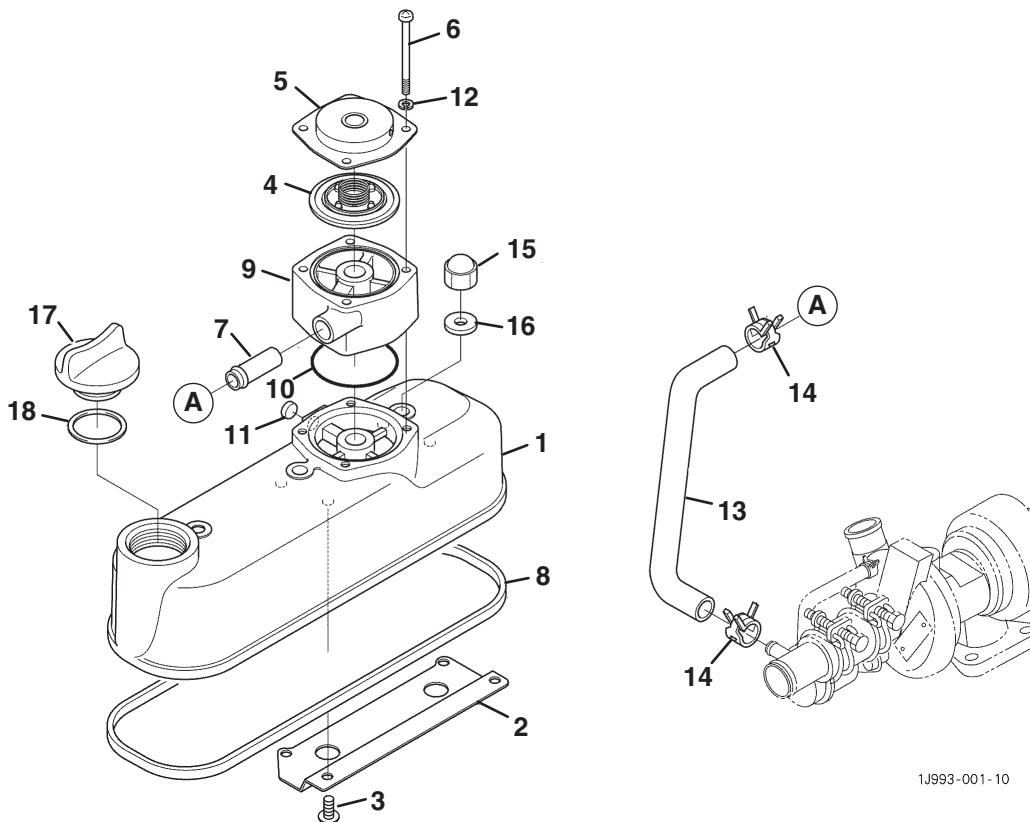

F - LF510 (D1105-E3B-TXN-3)

> Change from previous revision

8.1 Head Cover

Engines
A B C F

Engines
D E

KUBOTA D1105-T-E3B

Engine	Item	Part No.	Qty.	Description	Serial Numbers/Notes
ABCF	1	4165656	1	Assy Cover, Cyl.head	
DE	1	4183597	1	Assy Cover, Cyl.head	
●	2	NS	1	Shield, Breather	
●	3	NS	4	Bolt	
●	4	4145912	1	Comp. Valve,breather	
●	5	4145911	1	Cover, Breather	
ABCF	6	4165421	4	Screw, with Washer	
DE	6	4177234	4	Screw, Pan Head	
●	7	4134204	1	Pipe, Water Return	
●	8	2500856	1	Gasket, Head Cover	
DE	9	4177233	1	Spacer, Breather	
DE	10	4177232	1	O Ring, Breather	
DE	11	553912	1	Cap, Sealing	
DE	12	4145652	4	Washer, Spring	
DE	13	4183596	1	Tube, Breather Turbo	
DE	14	4165526	2	Clamp, Hose	
●	15	550838	3	Nut	
●	16	550839	3	Gasket	
●	17	4145944	1	Plug, Oil Filler	
●	18	2809955	1	O Ring	
ABCF	19	4165655	1	Tube, Breather	
ABCF	20	4134199	1	Clamp, Hose	
ABCF	21	4165526	1	Clamp, Hose	