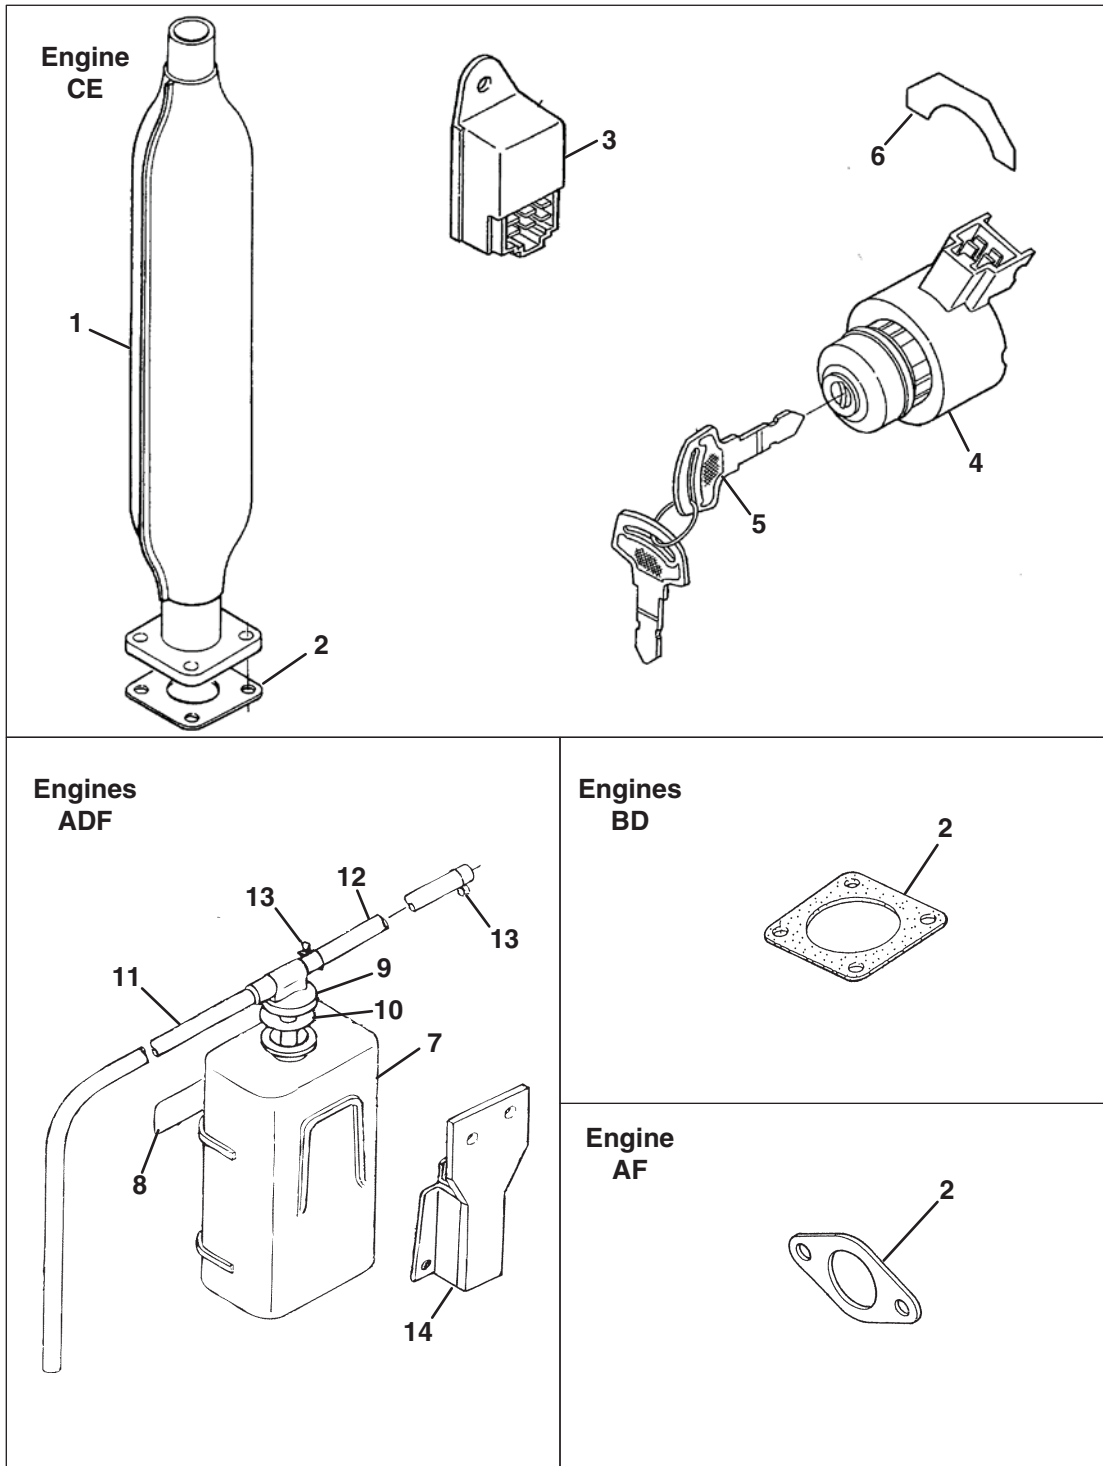

32.1 Miscellaneous

KUBOTA D1105-T-E3B

Engine	Item	Part No.	Qty.	Description	Serial Numbers/Notes
CE	1	4176549	1	Muffler	
BCDE	2	553020	1	Gasket, Muffler Na	
AF	2	5003476	1	Gasket, Muffler Na	
CE	3	839406	1	Timer, Glow Lamp	
CE	4	2810269	1	Assy Switch, Starter	
CE	5	2811020	1	Assy Key	
CE	6	2810750	1	Label, Starter Switch	
ADF	7	553926	1	Assy Tank, Reserve	
ADF		5001207	1	• Body, Tank	
ADF	8	4145735	1	• Label, Caution	
ADF	9	2500814	1	• Cap	
ADF	10	2500815	1	• Gasket	
ADF	11	553913	1	• Pipe, Water Over Flow	
ADF	12	2811915	1	• Pipe, Water Over Flow	
ADF	13	553914	2	• Clip, Pipe	
ADF	14	554231	1	Comp Support, Tank	

A - SLF 1880 (D1105-E3B-TXRN-1)

C - TR-3 (D1105-E3B-RNUK-3)

E - AR-3 (D1105-E3B-RNUK-3)

● - Used on All Engines

B - Truckster / Haulster / Spraytek (D1105-E3B-TXRN-2)

D - SLF 1880 Turbo (D1105-T-E3B-TXRN-1)

F - LF510 (D1105-E3B-TXN-3)

> Change from previous revision