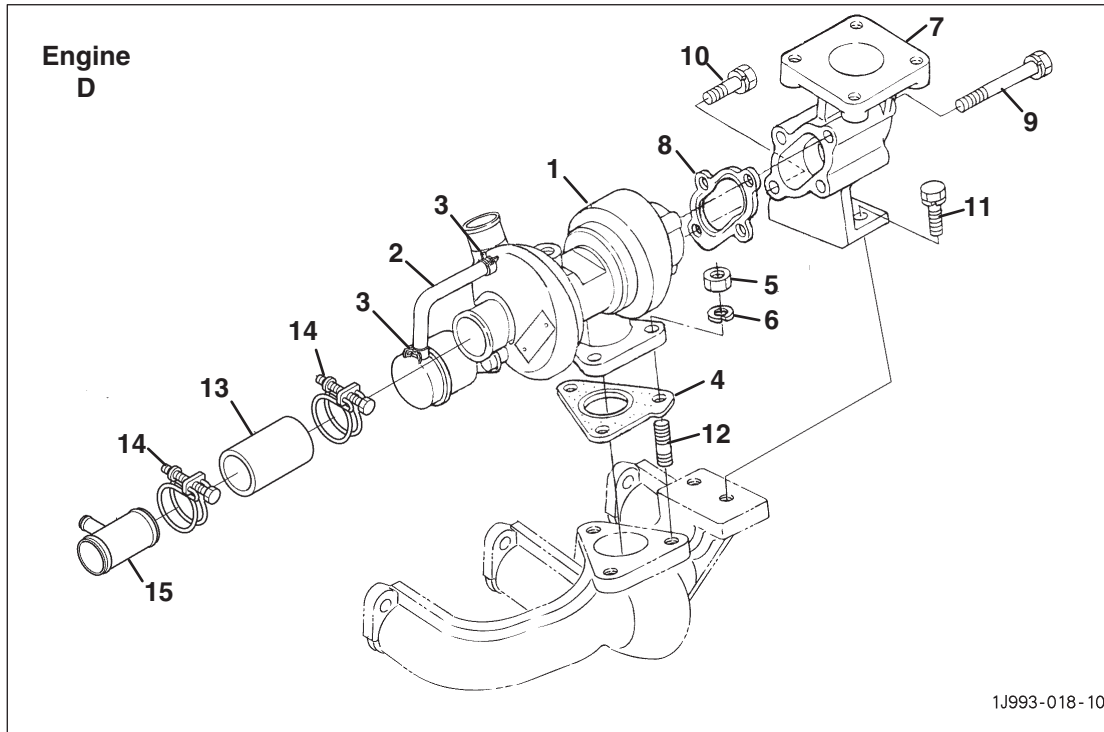

29.1 Turbo Charger

KUBOTA D1105-T-E3B

Engine	Item	Part No.	Qty.	Description	Serial Numbers/Notes
D	1	4177245	1	Assy Turbo Charger	
E	1	4183702	1	Assy Turbo Charger	
DE	2	4177246	1	• Assy Hose	
DE	3	4177247	2	• • Clamp, Hose	
DE	4	5002750	1	Gasket	
DE	5	550398	3	Nut	
DE	6	550409	3	Washer, Spring	
D	7	2810896	1	Flange, Muffler	
E	7	4183703	1	Flange, Muffler	
DE	8	5002749	1	Gasket	
D	9	5003482	3	Bolt	
E	9	2500960	3	Bolt	
DE	10	5003283	1	Bolt	
DE	11	550379	2	Bolt	
DE	12	4134402	3	Stud	
DE	13	4177248	1	Tube, Inlet Turbo	
DE	14	4177249	2	Band	
DE	15	4177250	1	Pipe, Inlet Breather	

A - SLF 1880 (D1105-E3B-TXRN-1)

C - TR-3 (D1105-E3B-RNUK-3)

E - AR-3 (D1105-E3B-RNUK-3)

● - Used on All Engines

B - Truckster / Haulster / Spraytek (D1105-E3B-TXRN-2)

D - SLF 1880 Turbo (D1105-T-E3B-TXRN-1)

F - LF510 (D1105-E3B-TXN-3)

> Change from previous revision