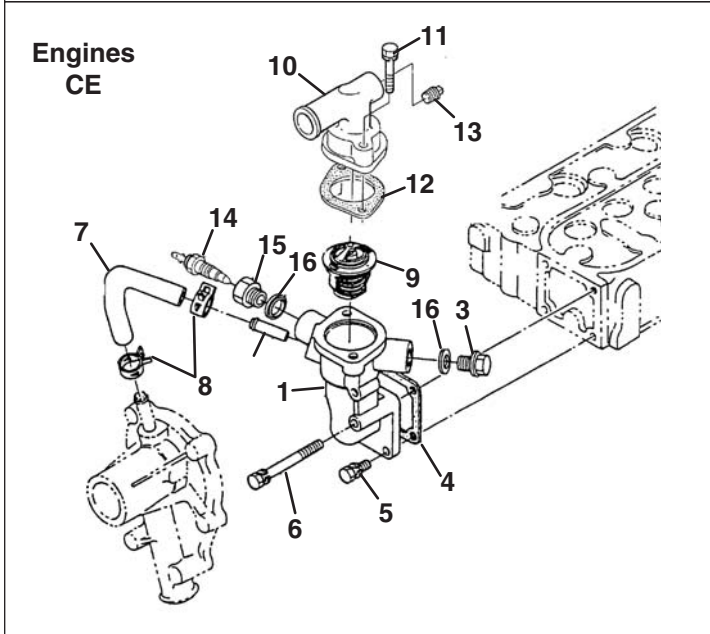

25.1 Water Flange and Thermostat

Engine	Item	Part No.	Qty.	Description	Serial Numbers/Notes
ABDF	1	5001297	1	Comp. Flange, Water	
CE	1	4183694	1	Comp. Flange, Water	
●	2	557975	1	Pipe, Water Return	
ABDF	3	4134361	2	Plug	
CE	3	4137778	1	Plug	
●	4	5001273	1	Gasket, Water Flange	
●	5	550362	3	Bolt	
ACDEF	6	2500899	1	Bolt	
B	6	5001135	1	Bolt	
ABDF	7	5001254	1	Pipe, Water Return	
CE	7	4183695	1	Pipe, Water Return	
●	8	2501011	2	Band, Pipe	
●	9	556412	1	Assy Thermostat	
ADF	10	5003479	1	Cover, Thermostat	
BCE	10	4183632	1	Cover, Thermostat	
●	11	4134370	1	Gasket, Thermostat	
●	12	594334	2	Bolt	
B	13	4134361	1	Plug	
CE	13	557227	1	Plug	
CE	14	2810959	1	Assy Thermostwitch	
CE	15	4184260	1	Adapter	
CE	16	2500862	2	Gasket	

A - SLF 1880 (D1105-E3B-TXRN-1)

C - TR-3 (D1105-E3B-RNUK-3)

E - AR-3 (D1105-E3B-RNUK-3)

● - Used on All Engines

B - Truckster / Haulster / Spraytek (D1105-E3B-TXRN-2)

D - SLF 1880 Turbo (D1105-T-E3B-TXRN-1)

F - LF510 (D1105-E3B-TXN-3)

> Change from previous revision