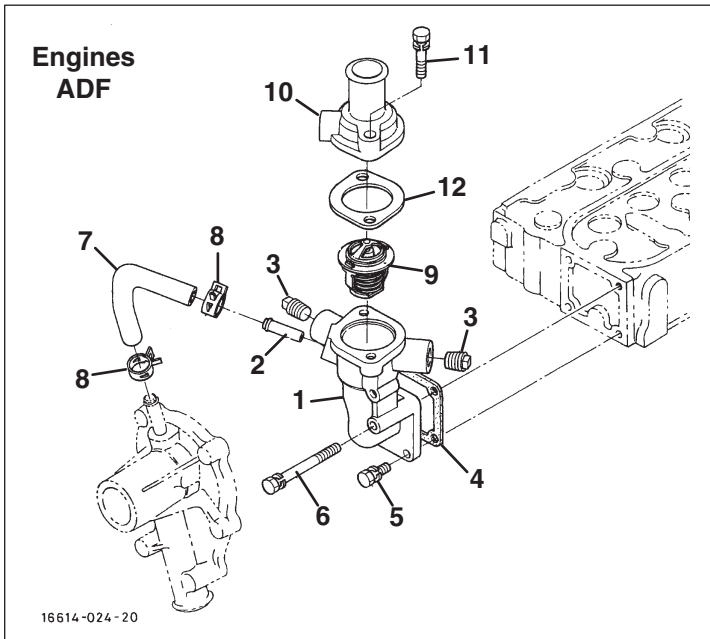

25.1 Water Flange and Thermostat

Engine	Item	Part No.	Qty.	Description	Serial Numbers/Notes
ABDF	1	5001297	1	Comp. Flange, Water	
CE	1	4183694	1	Comp. Flange, Water	
●	2	557975	1	Pipe, Water Return	
ABDF	3	4134361	2	Plug	
CE	3	4137778	1	Plug	
●	4	5001273	1	Gasket, Water Flange	
●	5	550362	3	Bolt	
ACDEF	6	2500899	1	Bolt	
B	6	5001135	1	Bolt	
ABDF	7	5001254	1	Pipe, Water Return	
CE	7	4183695	1	Pipe, Water Return	
●	8	2501011	2	Band, Pipe	
●	9	556412	1	Assy Thermostat	
ADF	10	5003479	1	Cover, Thermostat	
BCE	10	4183632	1	Cover, Thermostat	
●	11	4134370	1	Gasket, Thermostat	
●	12	594334	2	Bolt	
B	13	4134361	1	Plug	
CE	13	557227	1	Plug	
CE	14	2810959	1	Assy Thermostwitch	
CE	15	4184260	1	Adapter	
CE	16	2500862	2	Gasket	

A - SLF 1880 (D1105-E3B-TXRN-1)

C - TR-3 (D1105-E3B-RNUK-3)

E - AR-3 (D1105-E3B-RNUK-3)

● - Used on All Engines

B - Truckster / Haulster / Spraytek (D1105-E3B-TXRN-2)

D - SLF 1880 Turbo (D1105-T-E3B-TXRN-1)

F - LF510 (D1105-E3B-TXN-3)

> Change from previous revision