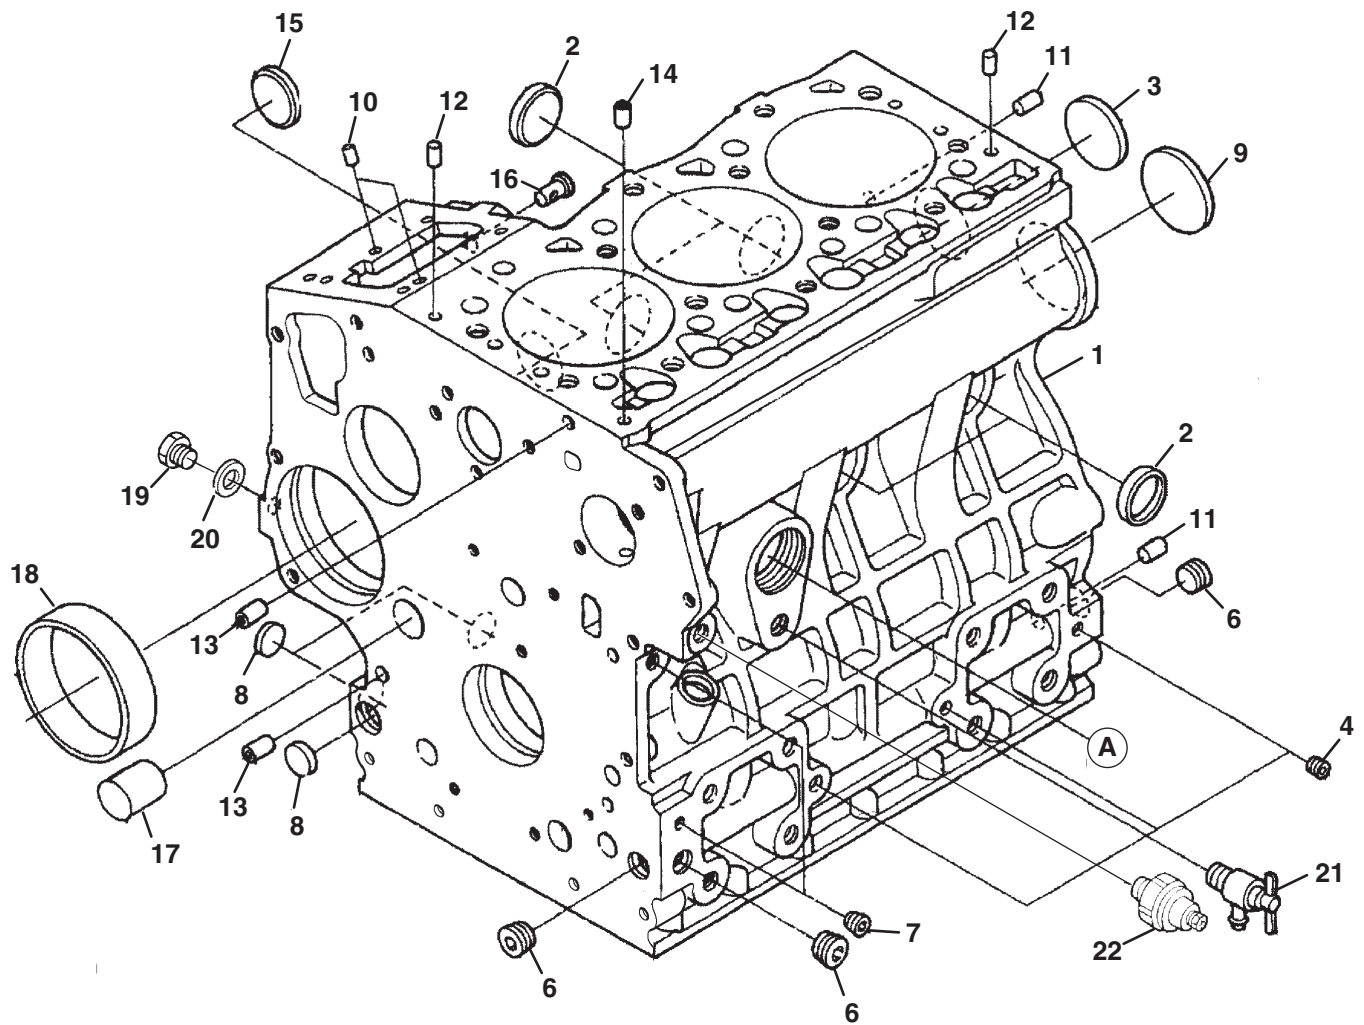

> Change from previous revision

KUBOTA D1105-E3B

Serial No. All

2.1 Crankcase

KUBOTA D1105-T-E3B

Engine	Item	Part No.	Qty.	Description	Serial Numbers/Notes
ABCF	1	4145910	1	Comp. Crankcase	
DE	1	4183593	1	• Comp. Crankcase	
●	2	553911	4	• Cap, Sealing	
●	3	552977	1	• Cap, Sealing	
●	4	552978	3	• Plug	
ABCF	5	2500874	1	• Plug	
DE	5	5002800	1	• Joint, Drain Pipe	
●	6	2500875	3	• Plug	
●	7	552950	2	• Plug	
●	8	5001308	3	• Plug, Expansion	
●	9	2500877	1	• Plug, Expansion	
●	10	553857	2	• Pin, Straight	
●	11	550424	2	• Pin, Straight	
●	12	2500878	2	• Pin, Straight	
●	13	550543	2	• Pin, Pipe	
●	14	2500879	1	• Pin, Pipe	
●	15	2500880	1	• Plug	
●	16	2500881	1	• Pin, Start Spring	
●	17	2500882	1	• Plug	
●	18	2500883	1	• Bush, Governor Gear	
●	19	552957	1	• Plug	
●	20	552958	1	• Gasket	
●	21	554084	1	Assy Cock, Drain	
●	22	554018	1	Switch, Oil	