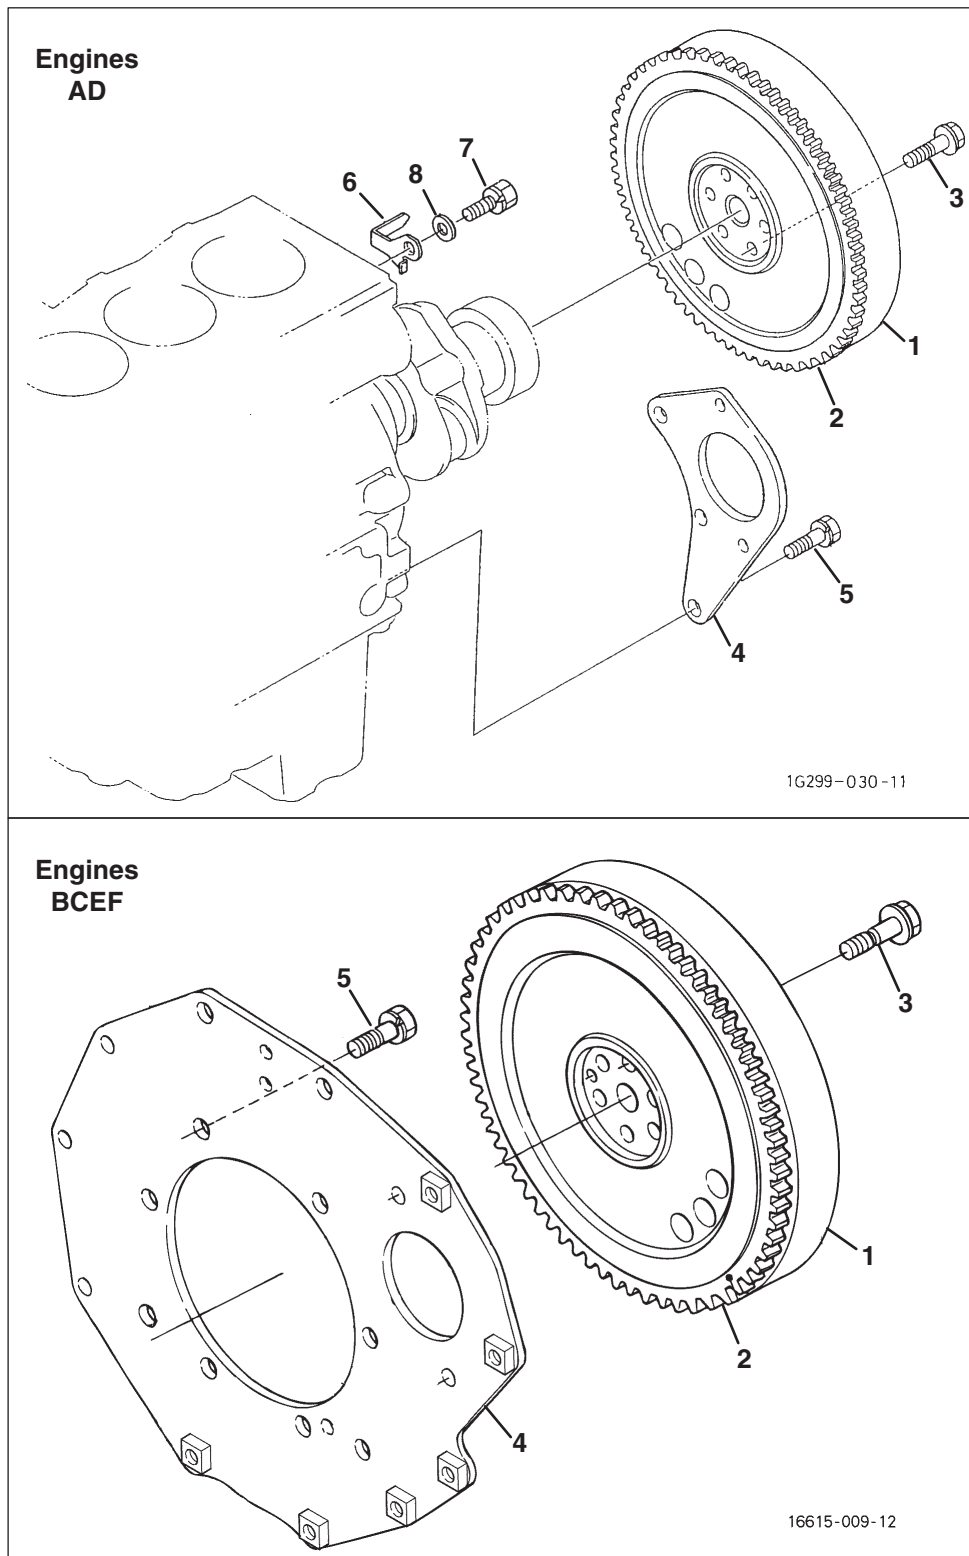

13.1 Flywheel

KUBOTA D1105-T-E3B

Engine	Item	Part No.	Qty.	Description	Serial Numbers/Notes
●	1	5001302	1	Comp. Flywheel	
●	2	4177268	1	Gear, Ring	
●	3	555571	6	Bolt, Flywheel	
AD	4	5003470	1	Plate, Rear End	
BCEF	4	2500958	1	Plate, Rear End	
AD	5	2500959	3	Bolt	
BCEF	5	2500959	8	Bolt	
ADF	6	5003472	1	Plate, Timing	
ADF	7	5003473	1	Bolt	
ADF	8	4165422	1	Washer, Plain	

A - SLF 1880 (D1105-E3B-TXRN-1)

C - TR-3 (D1105-E3B-RNUK-3)

E - AR-3 (D1105-E3B-RNUK-3)

● - Used on All Engines

B - Truckster / Haulster / Spraytek (D1105-E3B-TXRN-2)

D - SLF 1880 Turbo (D1105-T-E3B-TXRN-1)

F - LF510 (D1105-E3B-TXN-3)

> Change from previous revision