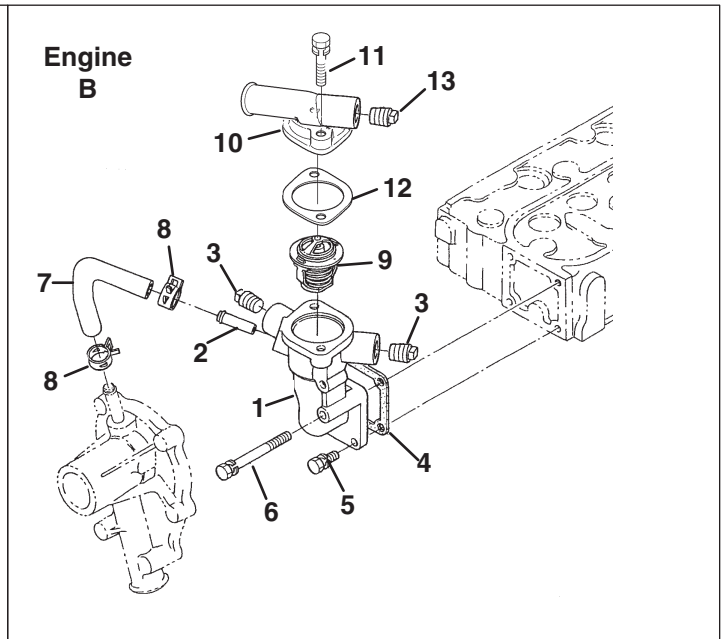

25.1 Water Flange and Thermostat

Engine	Item	Part No.	Qty.	Description	Serial Numbers/Notes
ABDF	1	5001297	1	Comp. Flange, Water	
CE	1	4183694	1	Comp. Flange, Water	
●	2	557975	1	Pipe, Water Return	
ABDF	3	4134361	2	Plug	
CE	3	4137778	1	Plug	
●	4	5001273	1	Gasket, Water Flange	
●	5	550362	3	Bolt	
ACDEF	6	2500899	1	Bolt	
B	6	5001135	1	Bolt	
ABDF	7	5001254	1	Pipe, Water Return	
CE	7	4183695	1	Pipe, Water Return	
●	8	2501011	2	Band, Pipe	
●	9	556412	1	Assy Thermostat	
ADF	10	5003479	1	Cover, Thermostat	
BCE	10	4183632	1	Cover, Thermostat	
●	11	4134370	1	Gasket, Thermostat	
●	12	594334	2	Bolt	
B	13	4134361	1	Plug	
CE	13	557227	1	Plug	
CE	14	2810959	1	Assy Thermostwitch	
CE	15	4184260	1	Adapter	
CE	16	2500862	2	Gasket	

A - SLF 1880 (D1105-E3B-TXRN-1)

C - TR-3 (D1105-E3B-RNUK-3)

E - AR-3 (D1105-E3B-RNUK-3)

● - Used on All Engines

B - Truckster / Haulster / Spraytek (D1105-E3B-TXRN-2)

D - SLF 1880 Turbo (D1105-T-E3B-TXRN-1)

F - LF510 (D1105-E3B-TXN-3)

> Change from previous revision