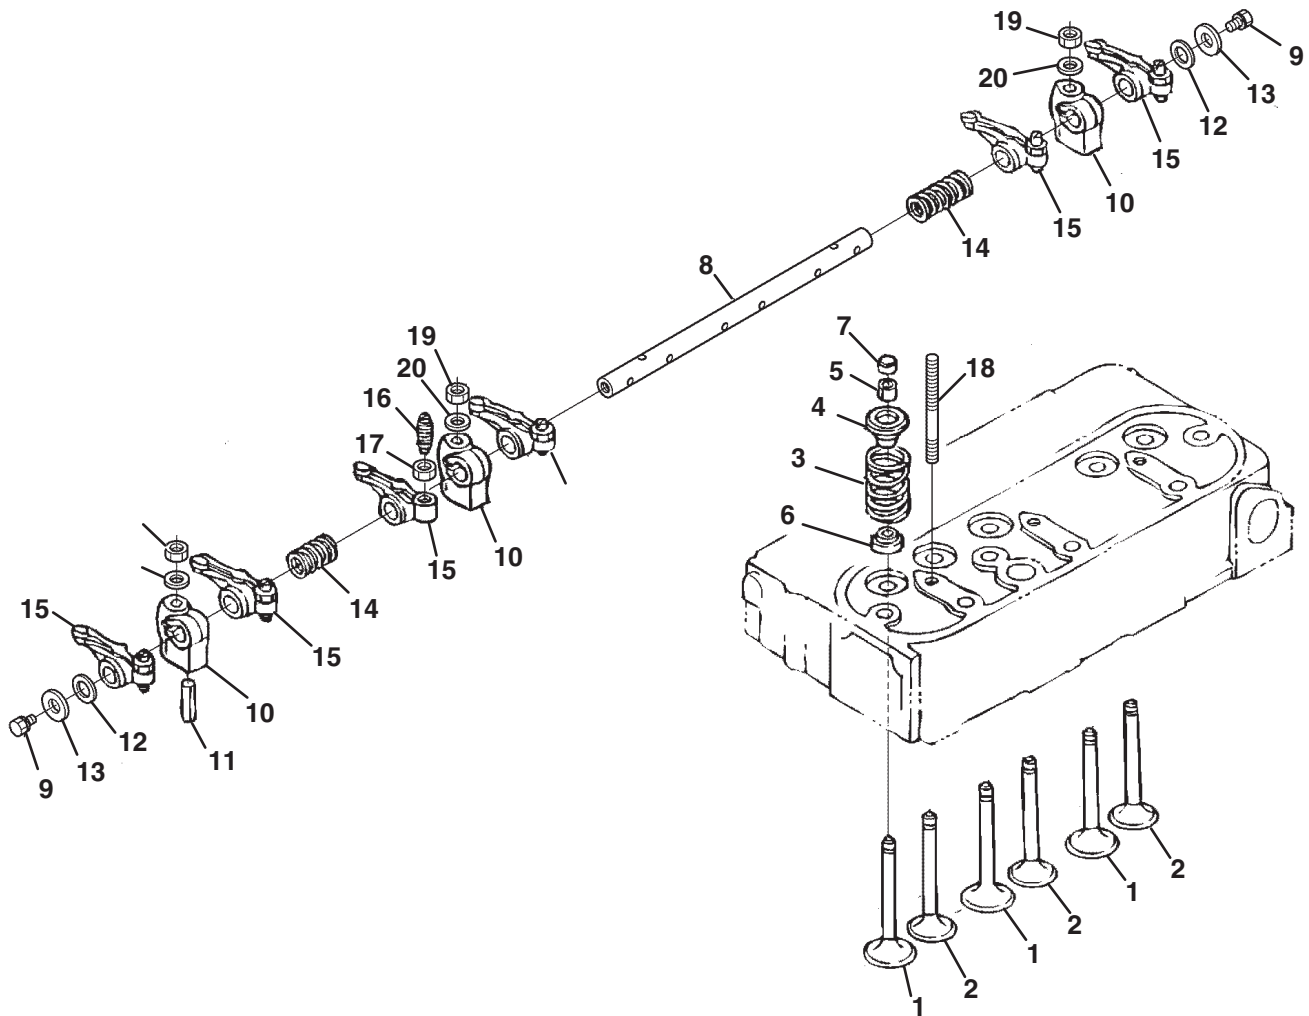

F - LF510 (D1105-E3B-TXN-3)

> Change from previous revision

27.1 Valve and Rocker Arm

16224-007-15

KUBOTA D1105-T-E3B

Engine	Item	Part No.	Qty.	Description	Serial Numbers/Notes
●	1	2500827	3	Valve, Inlet	
ABCF	2	2500828	3	Valve, Exhaust	
DE	2	2809956	3	Valve, Exhaust	
ABCF	3	2500920	6	Spring, Valve	
DE	3	550580	6	Spring, Valve	
●	4	4165620	6	Retainer, Spring	
●	5	2500922	6	Collet, Valve Spring	
●	6	2500923	6	Seal, Valve Stem	
●	7	2500924	6	Cap, Valve	
●	8	4183592	1	Shaft, Rocker Arm	
●	9	553839	2	Bolt	
●	10	2500926	3	Bracket, Rocker Arm	
●	11	2809978	1	Pin, Spring	
●	12	2500928	2	Washer, R-arm.shaft	
●	13	554108	2	Washer, Plain	
●	14	2500930	2	Spring, Rocker Arm	
●	15	2500932	6	Assy Rocker Arm	
●	16	2500933	6	• Screw, Adjusting	
●	17	2500915	6	• Nut	
●	18	2500935	3	Stud	
●	19	2500936	3	Nut	
●	20	2500937	3	Washer, Plain	