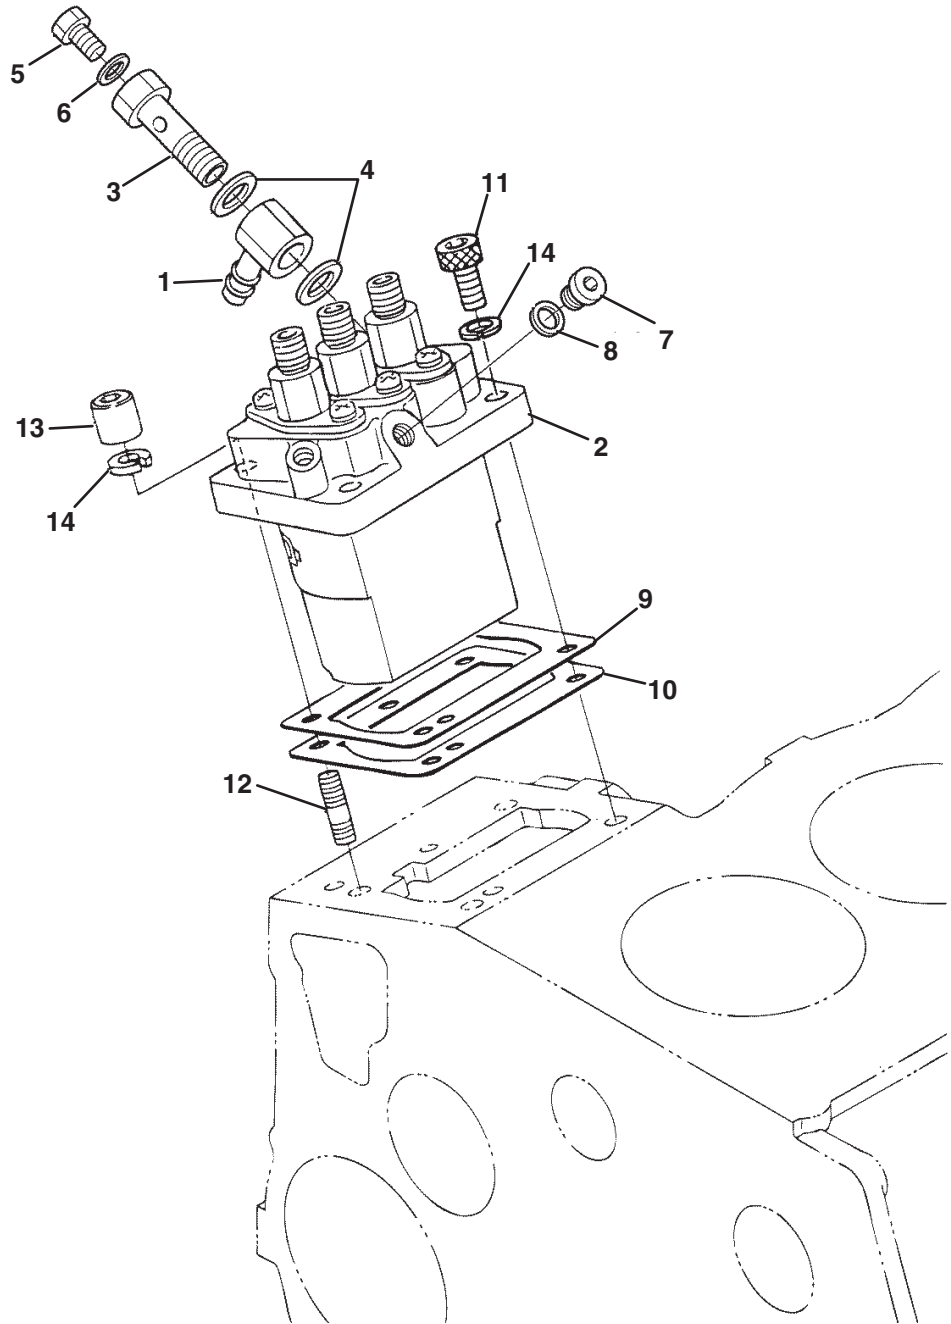

17.1 Injection Pump

1G682-016-12

KUBOTA D1105-T-E3B

Engine	Item	Part No.	Qty.	Description	Serial Numbers/Notes
●	1	2500961	1	Joint, Eye	
●	2	5000894	1	Assy Pump, Injection	
●	3	5001215	1	• Bolt, Joint	
●	4	554116	2	• Gasket	
●	5	554036	1	• Screw	
●	6	554117	1	• Gasket	
●	7	5001217	1	• Plug	
●	8	557584	1	• Gasket	
●	9	4183583	1	Shim, Injection Pump	0.175 mm
●	9	554202	1	Shim, Injection Pump	0.200 mm
●	9	5000886	1	Shim, Injection Pump	0.250 mm
●	10	5001118	1	Shim, Injection Pump	0.300 mm
●	10	4183584	1	Shim, Injection Pump	0.350 mm
●	11	553848	2	Bolt, Hex-soc-hd	
●	12	554099	2	Stud	
●	13	554104	2	Nut	
●	14	5001160	4	Washer, Spring	

A - SLF 1880 (D1105-E3B-TXRN-1)

C - TR-3 (D1105-E3B-RNUK-3)

E - AR-3 (D1105-E3B-RNUK-3)

● - Used on All Engines

B - Truckster / Haulster / Spraytek (D1105-E3B-TXRN-2)

D - SLF 1880 Turbo (D1105-T-E3B-TXRN-1)

F - LF510 (D1105-E3B-TXN-3)

> Change from previous revision