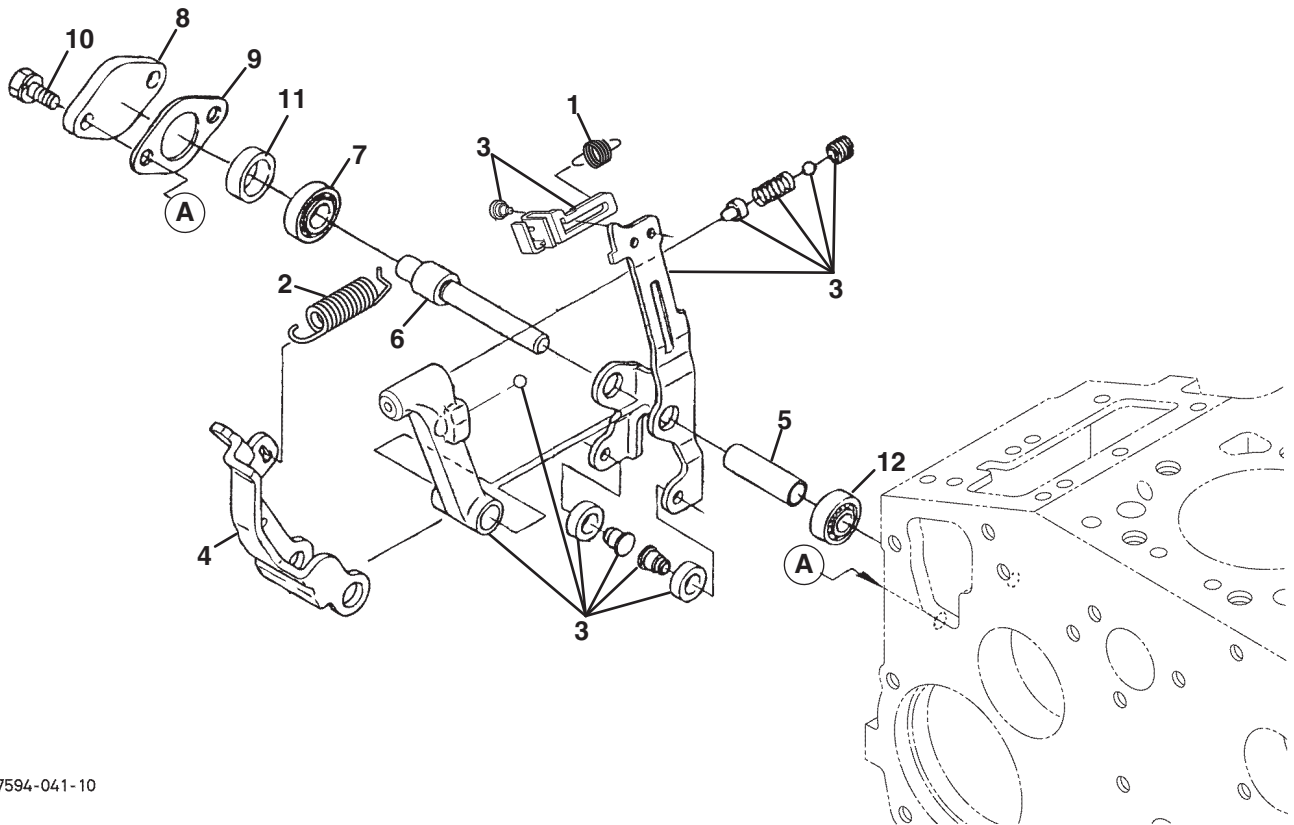

F - LF510 (D1105-E3B-TXN-3)

> Change from previous revision

18.1 Governor

17594-041-10

KUBOTA D1105-T-E3B

Engine	Item	Part No.	Qty.	Description	Serial Numbers/Notes
ADEF	1	2500990	1	Spring, Start	
BC	1	4183622	1	Spring, Start	
●	2	5001287	1	Spring, Governor	
ABCF	3	4183585	1	Assy Lever, Fork	
DE	3	4164661	1	Assy Lever, Fork	
●	4	4177278	1	• Lever, Fork	
●	5	4177279	1	• Shaft, Fork Lever	
●	6	4177280	1	• Shaft, Fork Lever	
●	7	2500995	1	• Bearing, Miniaturize	
●	8	2500997	1	Cover, Fork Lev. Shaft	
●	9	2500845	1	Gasket	
●	10	550360	2	Bolt	
●	11	2500998	1	Collar	
●	12	2500999	1	Bearing, Miniaturize	