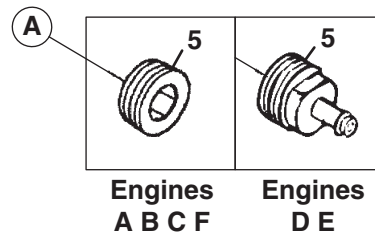

KUBOTA D1105-E3B

Serial No. All

2.1 Crankcase

KUBOTA D1105-T-E3B

Engine	Item	Part No.	Qty.	Description	Serial Numbers/Notes
ABCF	1	4145910	1	Comp. Crankcase	
DE	1	4183593	1	• Comp. Crankcase	
●	2	553911	4	• Cap, Sealing	
●	3	552977	1	• Cap, Sealing	
●	4	552978	3	• Plug	
ABCF	5	2500874	1	• Plug	
DE	5	5002800	1	• Joint, Drain Pipe	
●	6	2500875	3	• Plug	
●	7	552950	2	• Plug	
●	8	5001308	3	• Plug, Expansion	
●	9	2500877	1	• Plug, Expansion	
●	10	553857	2	• Pin, Straight	
●	11	550424	2	• Pin, Straight	
●	12	2500878	2	• Pin, Straight	
●	13	550543	2	• Pin, Pipe	
●	14	2500879	1	• Pin, Pipe	
●	15	2500880	1	• Plug	
●	16	2500881	1	• Pin, Start Spring	
●	17	2500882	1	• Plug	
●	18	2500883	1	• Bush, Governor Gear	
●	19	552957	1	• Plug	
●	20	552958	1	• Gasket	
●	21	554084	1	Assy Cock, Drain	
●	22	554018	1	Switch, Oil	

A - SLF 1880 (D1105-E3B-TXRN-1)

C - TR-3 (D1105-E3B-RNUK-3)

E - AR-3 (D1105-E3B-RNUK-3)

● - Used on All Engines

B - Truckster / Haulster / Spraytek (D1105-E3B-TXRN-2)

D - SLF 1880 Turbo (D1105-T-E3B-TXRN-1)

F - LF510 (D1105-E3B-TXN-3)

> Change from previous revision