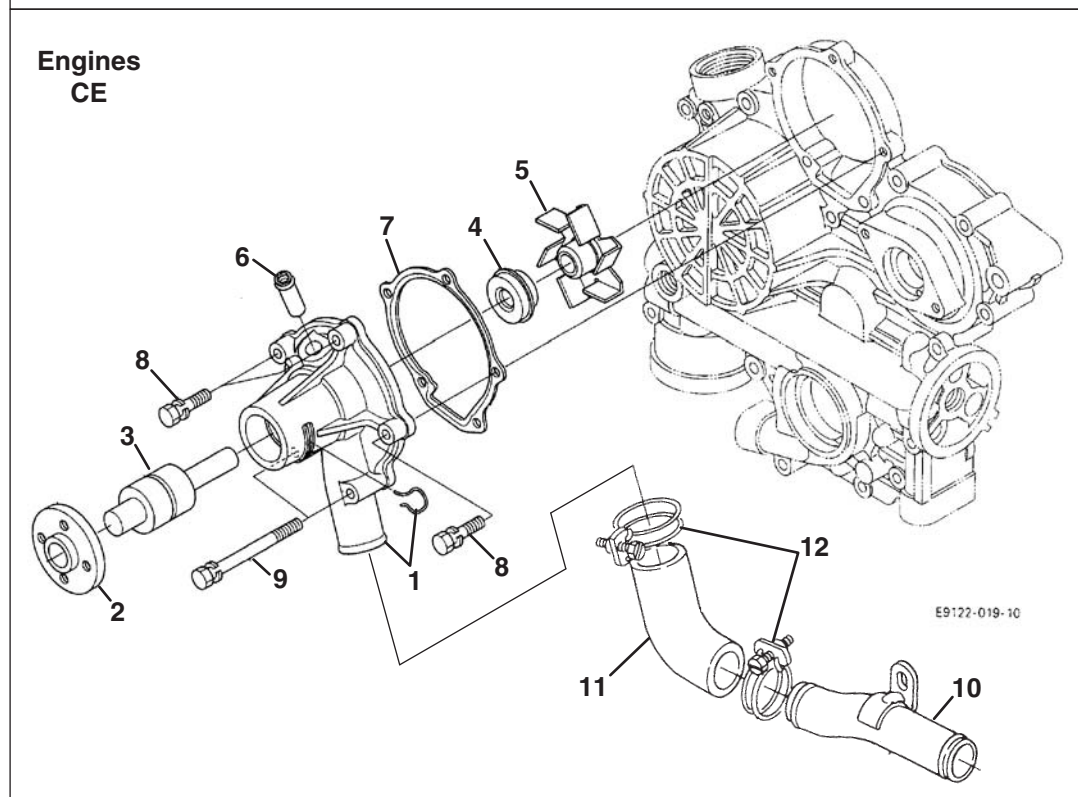

26.1 Water Pump

Engine	Item	Part No.	Qty.	Description	Serial Numbers/Notes
ABDF	1	4165525	1	Assy Pump, Water	
CE	1	4183697	1	Assy Pump, Water	
●	2	557866	1	Flange, Water Pump	
●	3	557863	1	Bearing	
●	4	4155662	1	Assy Seal, Mechanical	
●	5	557865	1	Impeller, Water Pump	
●	6	557571	1	Pipe, Water Return	
ABDF	7	557867	1	Gasket, Water Pump	
CE	7	4183698	1	Gasket, Water Pump	
●	8	2500917	4	Bolt	
ACDEF	9	2501021	2	Bolt	
B	9	4183633	2	Bolt	
ABCF	10	557980	1	Pipe, Water	
D	10	4183601	1	Pipe, Water	
E	10	554748	1	Pipe, Water	
●	11	4165647	1	Pipe, Water	
●	12	2501013	2	Clamp	

A - SLF 1880 (D1105-E3B-TXRN-1)

C - TR-3 (D1105-E3B-RNUK-3)

E - AR-3 (D1105-E3B-RNUK-3)

● - Used on All Engines

B - Truckster / Haulster / Spraytek (D1105-E3B-TXRN-2)

D - SLF 1880 Turbo (D1105-T-E3B-TXRN-1)

F - LF510 (D1105-E3B-TXN-3)

> Change from previous revision