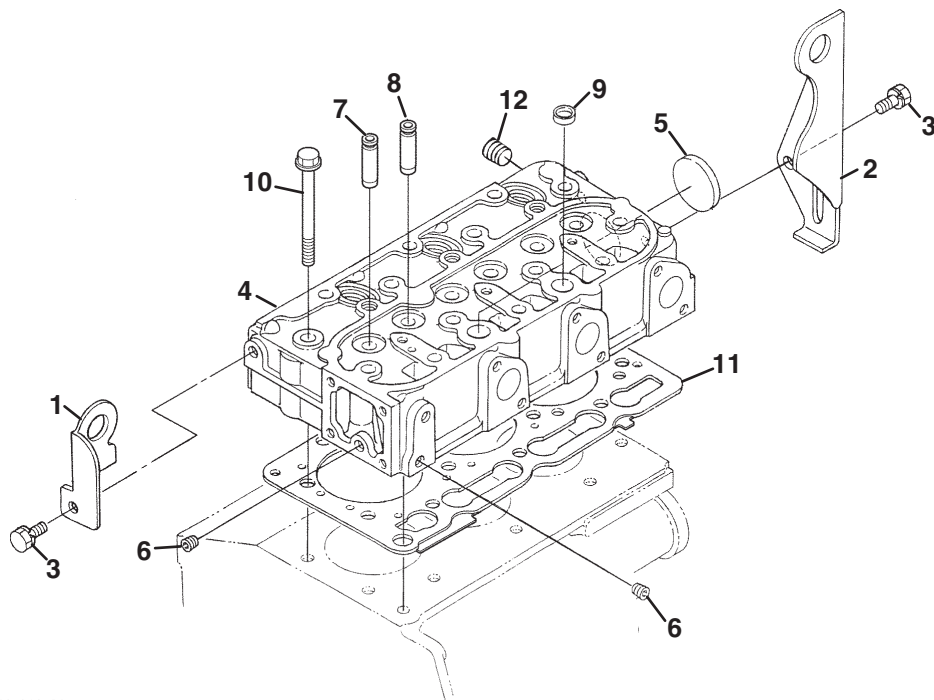

F - LF510 (D1105-E3B-TXN-3)

> Change from previous revision

4.1 Cylinder Head

1G662-012-26

KUBOTA D1105-T-E3B

Engine	Item	Part No.	Qty.	Description	Serial Numbers/Notes
●	1	2500886	1	Hook, Engine	
●	2	2500887	1	Hook, Engine	
●	3	594330	2	Bolt	
ABCF	4	4183580	1	Comp. Cylinder Head	
D	4	4183594	1	Comp. Cylinder Head	
E	4	4183723	1	Comp. Cylinder Head	
●	5	550673	1	• Cap, Sealing	
●	6	552978	2	• Plug	
●	7	4145830	3	• Guide, Inlet Valve	
●	8	4145831	3	• Guide, Exhaust Valve	
●	9	2500888	2	• Cap, Sealing	
●	10	2500889	14	Bolt, Cylinder Head	
●	11	4183581	1	Gasket, Cylinder Head	
●	12	554115	1	Plug	