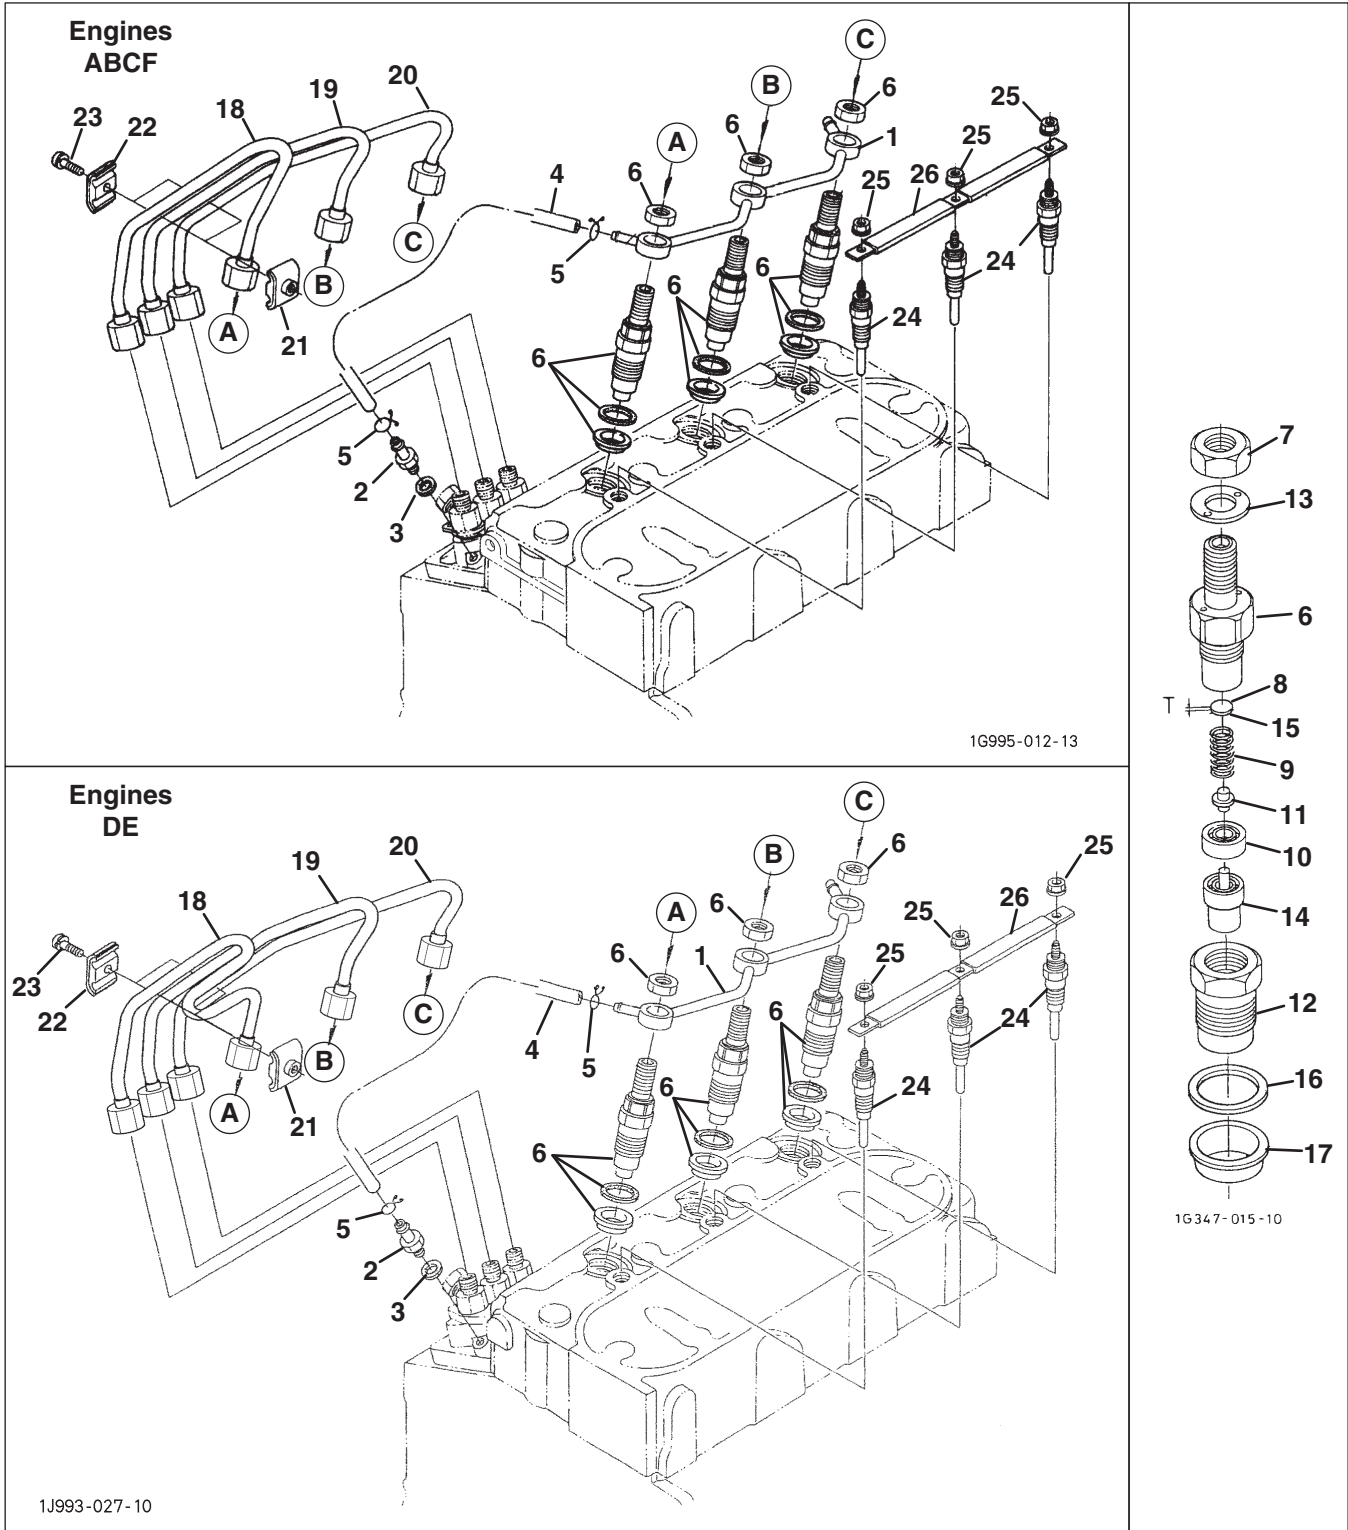

20.1 Nozzle Holder and Glow Plug

KUBOTA D1105-T-E3B

Engine	Item	Part No.	Qty.	Description	Serial Numbers/Notes
ABCF	1	5001265	1	Assy Pipe, Over Flow	
DE	1	4183600	1	Assy Pipe, Over Flow	
●	2	554037	1	Screw, Air Bleeder	
●	3	553143	1	Gasket	
ABCF	4	554022	1	Assy Pipe, Over Flow	
DE	4	4183595	1	Assy Pipe, Over Flow	
ABCF		4177275	1	• Pipe, Fuel Over Flow	
●	5	553105	2	• Clip,pipe	
ABCEF	6	4183586	3	Kit Holder, Nozzle	
D	6	4177276	3	Kit Holder, Nozzle	
●	7	5001224	1	• Nut	
●	8	5001220	1	• Washer, Adjusting	
●	9	5001219	1	• Spring, Nozzle	
●	10	5001222	1	• Spacer, Distance	
●	11	5001218	1	• Push Rod	
●	12	5001221	1	• Nut, Nozzle	
●	13	5001225	1	• Washer, Plain	
ABCEF	14	4165659	1	• Piece, Nozzle	
D	14	4177277	1	• Piece, Nozzle	
●		5001226	1	• Assy Washer, Adjust	
●	15	5001227	1	• • Washer, Adjusting	0.10 mm
●	15	5001228	1	• • Washer, Adjusting	0.20 mm
●	15	5001229	1	• • Washer, Adjusting	0.30 mm
●	15	5001230	1	• • Washer, Adjusting	0.40 mm
●	15	5001231	1	• • Washer, Adjusting	0.50 mm
●	15	5001232	1	• • Washer, Adjusting	0.52 mm
●	15	5001233	1	• • Washer, Adjusting	0.54 mm
●	15	5001234	1	• • Washer, Adjusting	0.56 mm
●	15	5001235	1	• • Washer, Adjusting	0.58 mm
●	15	5001236	1	• • Washer, Adjusting	0.80 mm
●	16	554051	1	• Gasket	
●	17	557352	1	• Seal,heat	
ABCF	18	5000901	1	Pipe, Injection	
DE	18	2809975	1	Pipe, Injection	
●	19	5000902	1	Pipe, Injection	
●	20	5000903	1	Pipe, Injection	
●	21	554054	2	Clamp, Pipe	
●	22	554055	2	Clamp, Pipe	
●	23	550401	2	Screw, With Washer	
ABCF	24	4177227	3	Glow Plug	
DE	24	5002743	3	Glow Plug	
●	25	5001152	3	• Nut, Flange	
●	26	5001266	1	Cord, Glow Plug	

A - SLF 1880 (D1105-E3B-TXRN-1)

C - TR-3 (D1105-E3B-RNUK-3)

E - AR-3 (D1105-E3B-RNUK-3)

● - Used on All Engines

B - Truckster / Haulster / Spraytek (D1105-E3B-TXRN-2)

D - SLF 1880 Turbo (D1105-T-E3B-TXRN-1)

F - LF510 (D1105-E3B-TXN-3)

> Change from previous revision