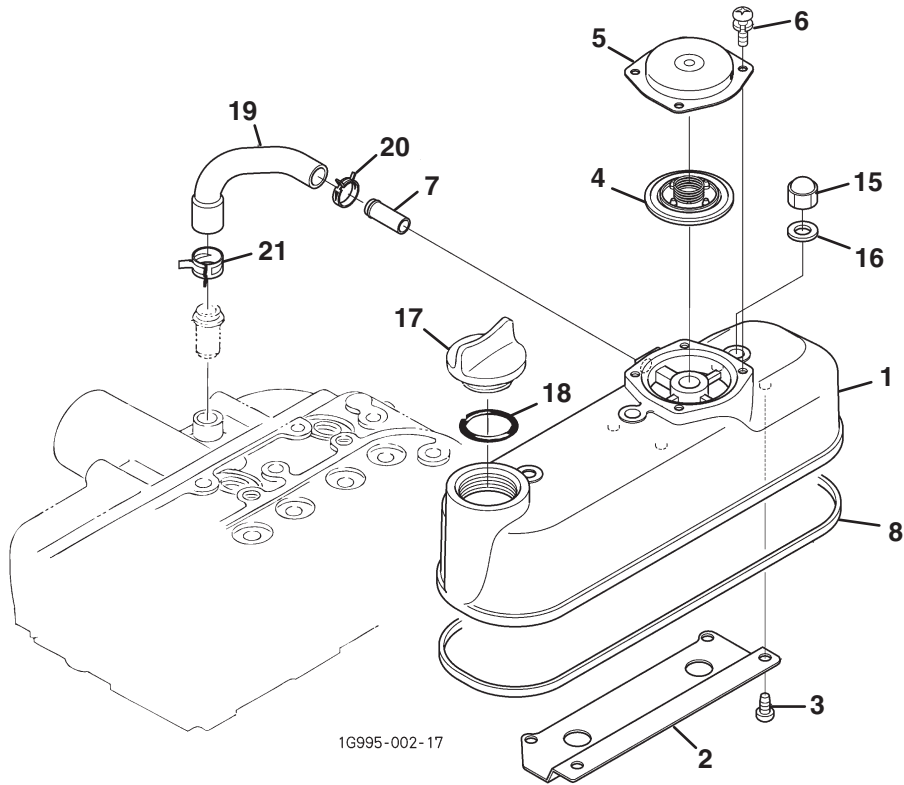

8.1 Head Cover

Engines
A B C F