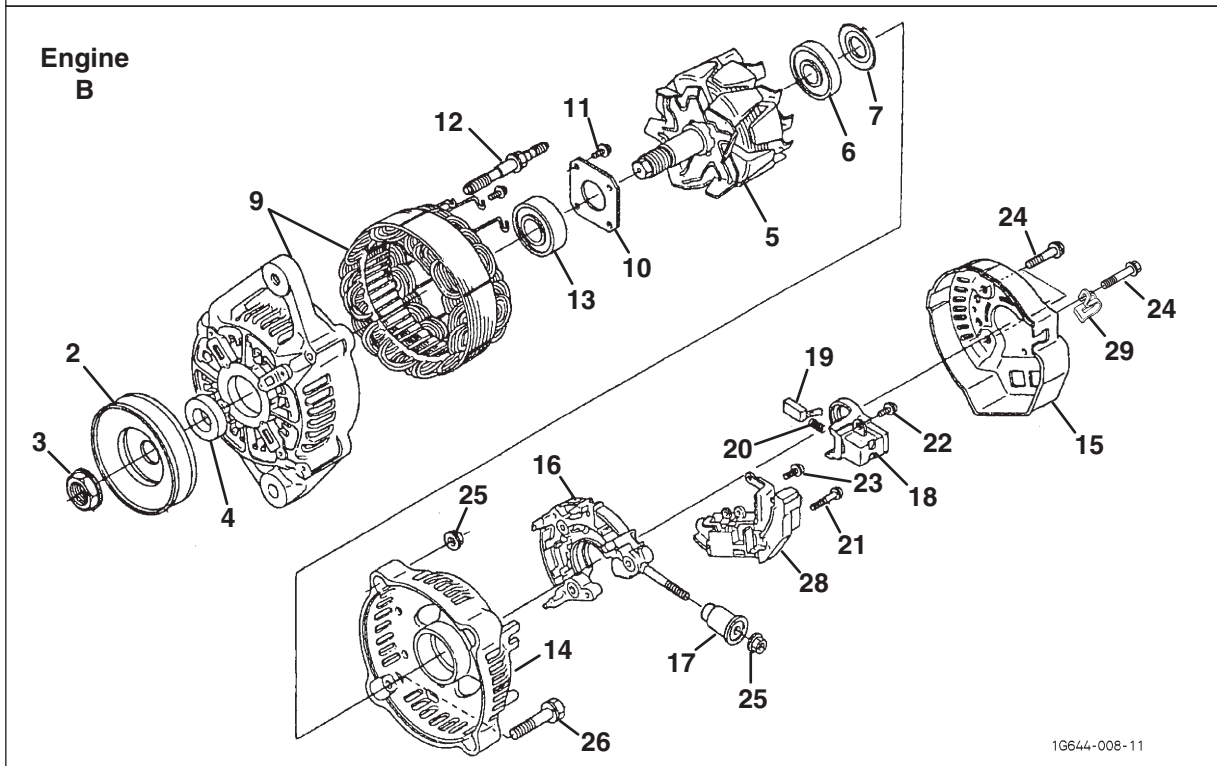

F - LF510 (D1105-E3B-TXN-3)

> Change from previous revision

23.1 Alternator

Engine	Item	Part No.	Qty.	Description	Serial Numbers/Notes
ACDEF	1	2810354	1	Assy Alternator	
B	1	4183623	1	Assy Alternator	
●	2	557947	1	• Pulley, Dynamo	
●	3	557948	1	• Nut	
●	4	557949	1	• Collar	
ACDEF	5	4145943	1	• Rotor	
B	5	4183627	1	• Rotor	
●	6	557951	1	• • Cover, Bearing	
●	7	4145838	1	• • Bearing, Ball	
ACDEF	8	557953	1	• Washer, Thrust	
ACDEF	9	4145942	1	• Frame, Drive End	
B	9	4183626	1	• Frame, Drive End	
●	10	5001210	1	• • Plate, Retainer	
●	11	557956	4	• • Screw, Round Head	
●	12	557957	2	• • Bolt, Through	
●	13	4135839	1	• • Bearing, Ball	
ACDEF	14	4145828	1	• Frame, End	
B	14	4183628	1	• Frame, End	
ACDEF	15	4145829	1	• Cover, End	
B	15	4183631	1	• Cover, End	
ACDEF	16	557961	1	• Assy Rectifier	
B	16	4183629	1	• Holder	
●	17	557962	1	• Bush, Insulation	
●	18	4145837	1	• Holder, Brush	
●	19	557964	2	• • Brush	
●	20	557965	2	• • Spring, Brush	
●	21	557966	2	• Screw, Round Head	
●	22	557967	6	• Screw, Round Head	
●	23	557968	1	• Screw, Round Head	
●	24	557969	3	• Bolt	
●	25	557970	2	• Nut	
●	26	557971	2	• Bolt	
ACDEF	27	557972	1	• Nut	
ACDEF	28	2810355	1	• Assy Regulator	
B	28	4183630	1	• Assy Regulator	
B	29	4134341	1	• Clamp, Cord	