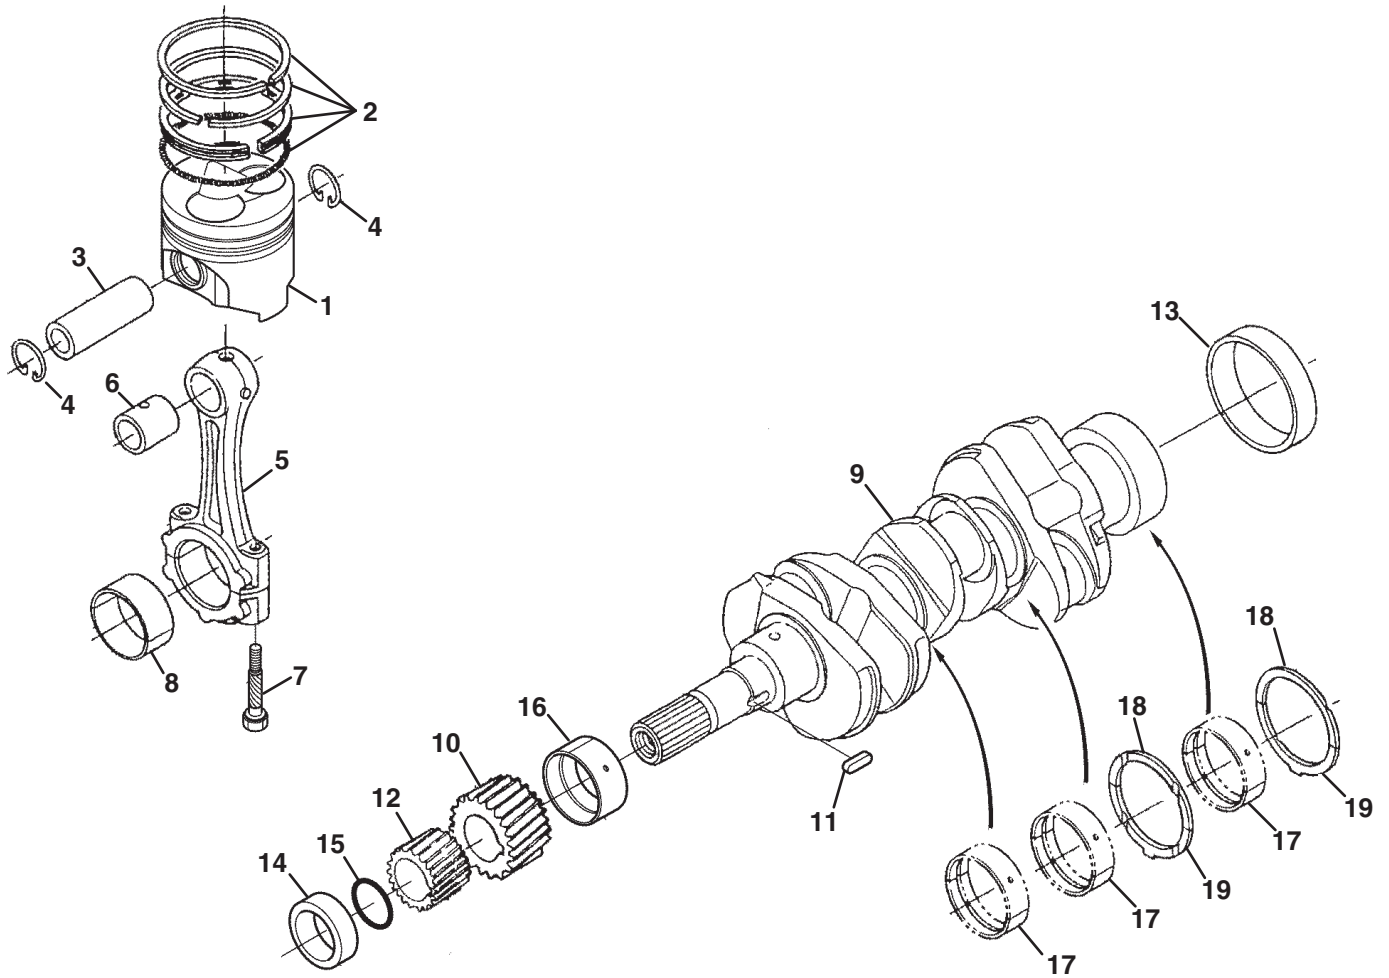

F - LF510 (D1105-E3B-TXN-3)

> Change from previous revision

12.1 Piston and Crankshaft

16611-172-13

KUBOTA D1105-T-E3B

	Engine	Item	Part No.	Qty.	Description	Serial Numbers/Notes
❖	ABCF	1	5000892	3	Piston	STD
	DE	1	5002740	3	Piston	STD
★	ABCF	1	557883	3	Piston	+0.50 mm
	DE	1	2809959	3	Piston	+0.50 mm
❖	●	2	5002741	3	Assy Piston Ring	STD
★	●	2	2809960	3	Assy Piston Ring	+0.50 mm
❖ ★	●	3	2500831	3	Pin, Piston	
❖ ★	●	4	2500832	6	Cir Clip, Piston Pin	
	ABCF	5	4177226	3	Assy Rod, Connecting	
	DE	5	5002742	3	Assy Rod, Connecting	
❖ ★	●	6	2500949	3	Bush, Piston Pin	
	●	7	2500950	6	Bolt, Connecting Rod	
▲	ABCF	8	2500834	3	Metal, Crankpin	STD Set
	DE	8	2809961	3	Metal, Crankpin	STD Set
■	ABCF	8	2500951	3	Metal, Crankpin	-0.20 mm Set
	DE	8	2809962	3	Metal, Crankpin	-0.20 mm Set
◆	ABCF	8	2500825	3	Metal, Crankpin	-0.40 mm Set
	DE	8	2809963	3	Metal, Crankpin	-0.40 mm Set
	●	9	5001278	1	Comp. Crankshaft	
	●	10	2500954	1	Gear, Crank	
	●	11	2500955	1	Key	
	●	12	2500953	1	Gear, Oil Pump Drive	
	●	13	555567	1	Sleeve, Crankshaft	
	●	14	2500957	1	Collar, Crankshaft	
	●	15	2809964	1	Ring	
▲	ABCF	16	2500836	1	Metal, Crankshaft	STD Set
	DE	16	2809965	1	Metal, Crankshaft	STD Set
■	ABCF	16	2500841	1	Metal, Crankshaft	-0.20 mm Set
	DE	16	2809966	1	Metal, Crankshaft	-0.20 mm Set
◆	ABCF	16	2500842	1	Metal, Crankshaft	-0.40 mm Set
	DE	16	2809967	1	Metal, Crankshaft	-0.40 mm Set
	●	17	REF	3	Metal, Crankshaft	See 11.1
▲	●	18	553093	2	Metal, Side	STD Set
■	●	18	2500812	2	Metal, Side	-0.20 mm Set
◆	●	18	2500813	2	Metal, Side	-0.40 mm Set
▲	●	19	553094	2	Metal, Side	STD Set
■	●	19	2500868	2	Metal, Side	-0.20 mm Set
◆	●	19	2500869	2	Metal, Side	-0.40 mm Set
❖	ABCF		4183615	1	Kit, Piston-Ring	STD
★	ABCF		4183616	1	Kit, Piston-Ring	+0.50 mm
▲	ABCF		4183617	1	Kit, Engine Metal	STD Set
■	ABCF		4183620	1	Kit, Engine Metal	-0.20 mm Set
◆	ABCF		4183621	1	Kit, Engine Metal	-0.40 mm Set