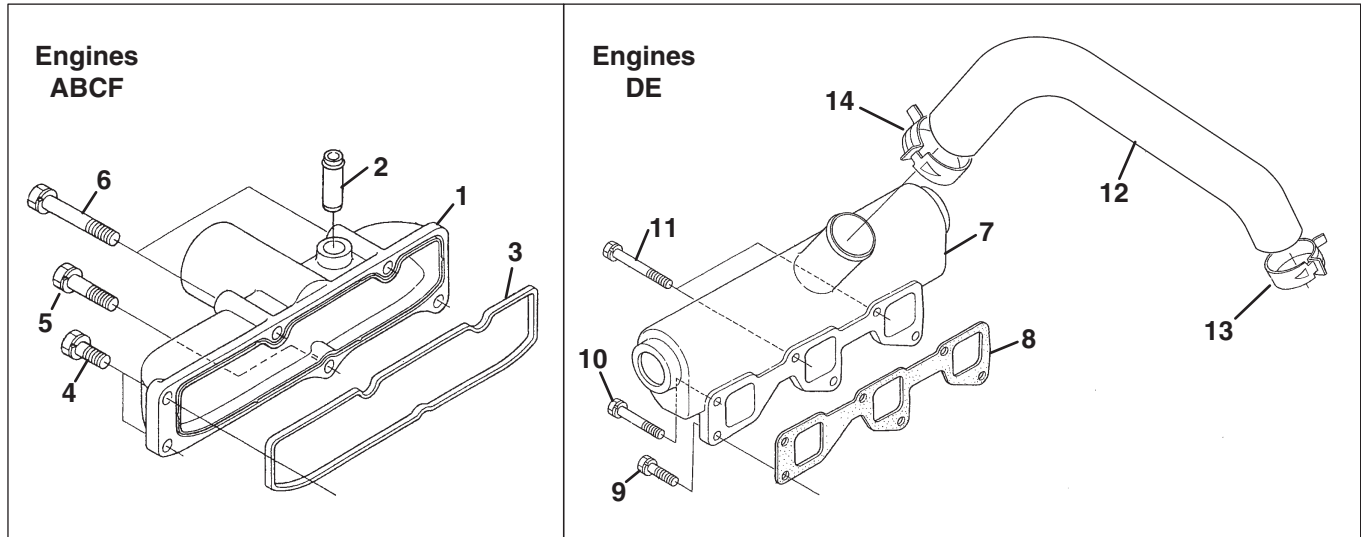

F - LF510 (D1105-E3B-TXN-3)

> Change from previous revision

28.1 Intake and Exhaust Manifolds

KUBOTA D1105-T-E3B

Engine	Item	Part No.	Qty.	Description	Serial Numbers/Notes
ABCF	1	4165648	1	Assy Manifold, Inlet	
ABCF	2	2500911	1	• Joint, Breather Pipe	
ABCF	3	2500854	1	• Gasket, In-manifold	
ABCF	4	550363	3	Bolt	
ABCF	5	2500917	1	Bolt	
ABCF	6	5001135	2	Bolt	
DE	7	4159670	1	Manifold, Inlet	
DE	8	5003603	1	Gasket, Intake Manifold	
DE	9	550364	3	Bolt	
DE	10	553841	1	Bolt	
DE	11	5003604	2	Bolt	
DE	12	4183602	1	Hose, Inlet	
DE	13	4177244	1	Clamp, Hose	
DE	14	4177243	1	Clamp, Hose	
AF	15	5003475	1	Manifold, Exhaust	
B	15	5001306	1	Manifold, Exhaust	
C	15	4184261	1	Manifold, Exhaust	
D	15	5003608	1	Manifold, Exhaust	
E	15	4183701	1	Manifold, Exhaust	
●	16	5001262	1	Gasket, Ex-manifold	
●	17	2500918	6	Stud	
●	18	2500919	6	Nut	