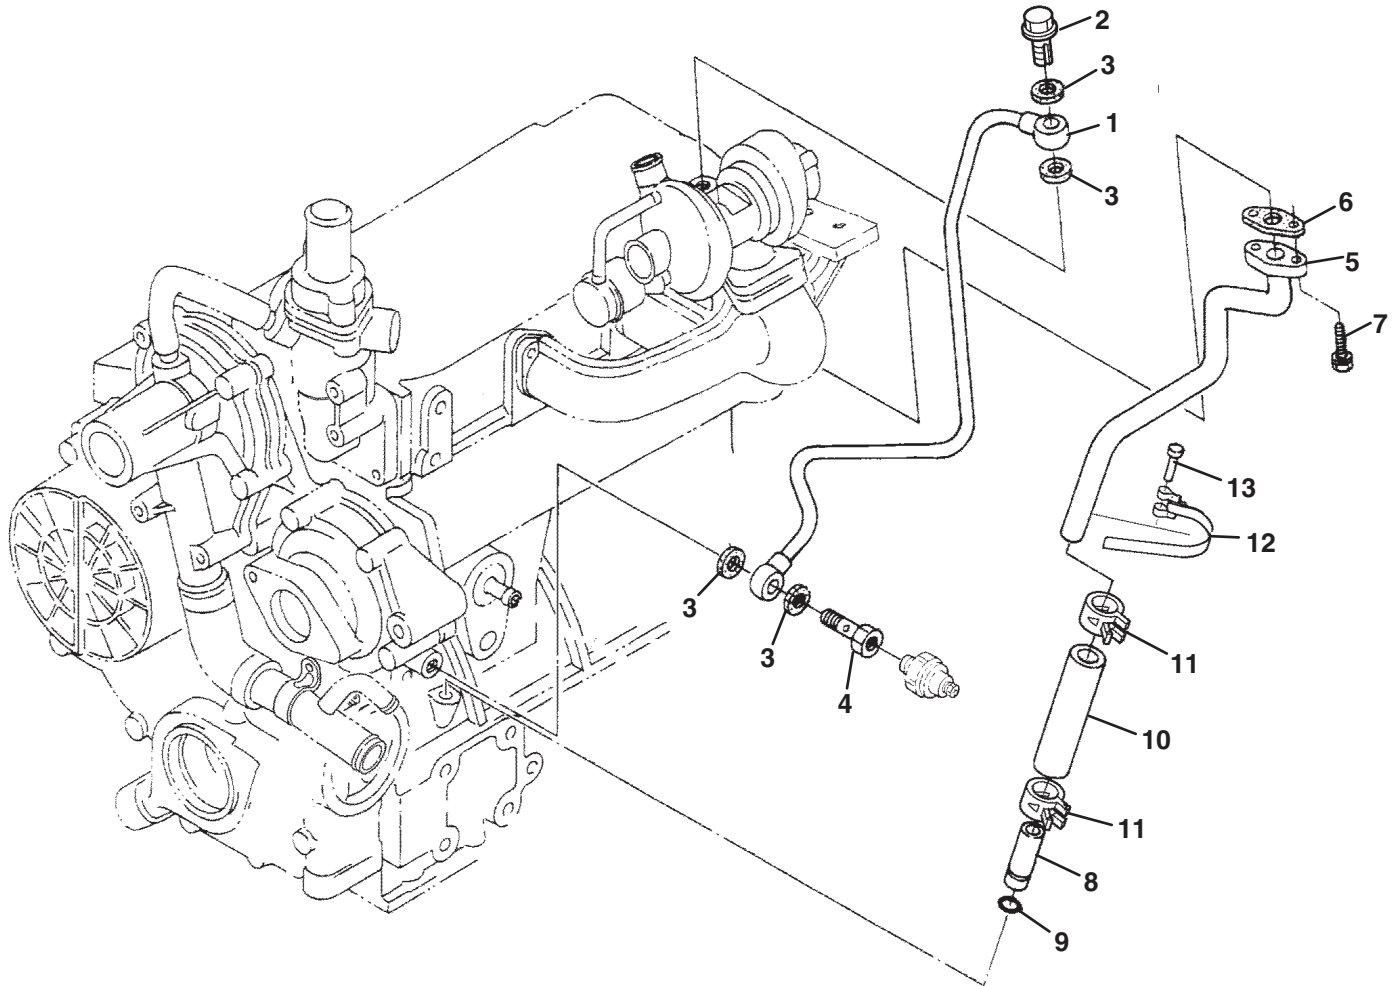

KUBOTA D1105-E3B

Serial No. All

30.1 Turbo Charger Oil Pipes Turbo Engines

KUBOTA D1105-T-E3B

Engine	Item	Part No.	Qty.	Description	Serial Numbers/Notes
DE	1	4183603	1	Comp. Pipe, Oil	
DE	2	4134414	1	Bolt, Eye Joint	
DE	3	2810775	4	Gasket	
DE	4	2810825	1	Bolt, Eye Joint	
DE	5	5003611	1	Comp. Pipe, Oil	
DE	6	4138248	1	Gasket	
DE	7	550363	2	Bolt	
DE	8	4183604	1	Assy Pipe, Oil	
DE	9	5002033	1	O Ring	
DE	10	2810824	1	Pipe, Oil	
DE	11	5003612	2	Clamp, Hose	
DE	12	5003613	1	Clamp, Pipe	
DE	13	4138252	1	Pin, Band	

A - SLF 1880 (D1105-E3B-TXRN-1)

C - TR-3 (D1105-E3B-RNUK-3)

E - AR-3 (D1105-E3B-RNUK-3)

● - Used on All Engines

B - Truckster / Haulster / Spraytek (D1105-E3B-TXRN-2)

D - SLF 1880 Turbo (D1105-T-E3B-TXRN-1)

F - LF510 (D1105-E3B-TXN-3)

> Change from previous revision