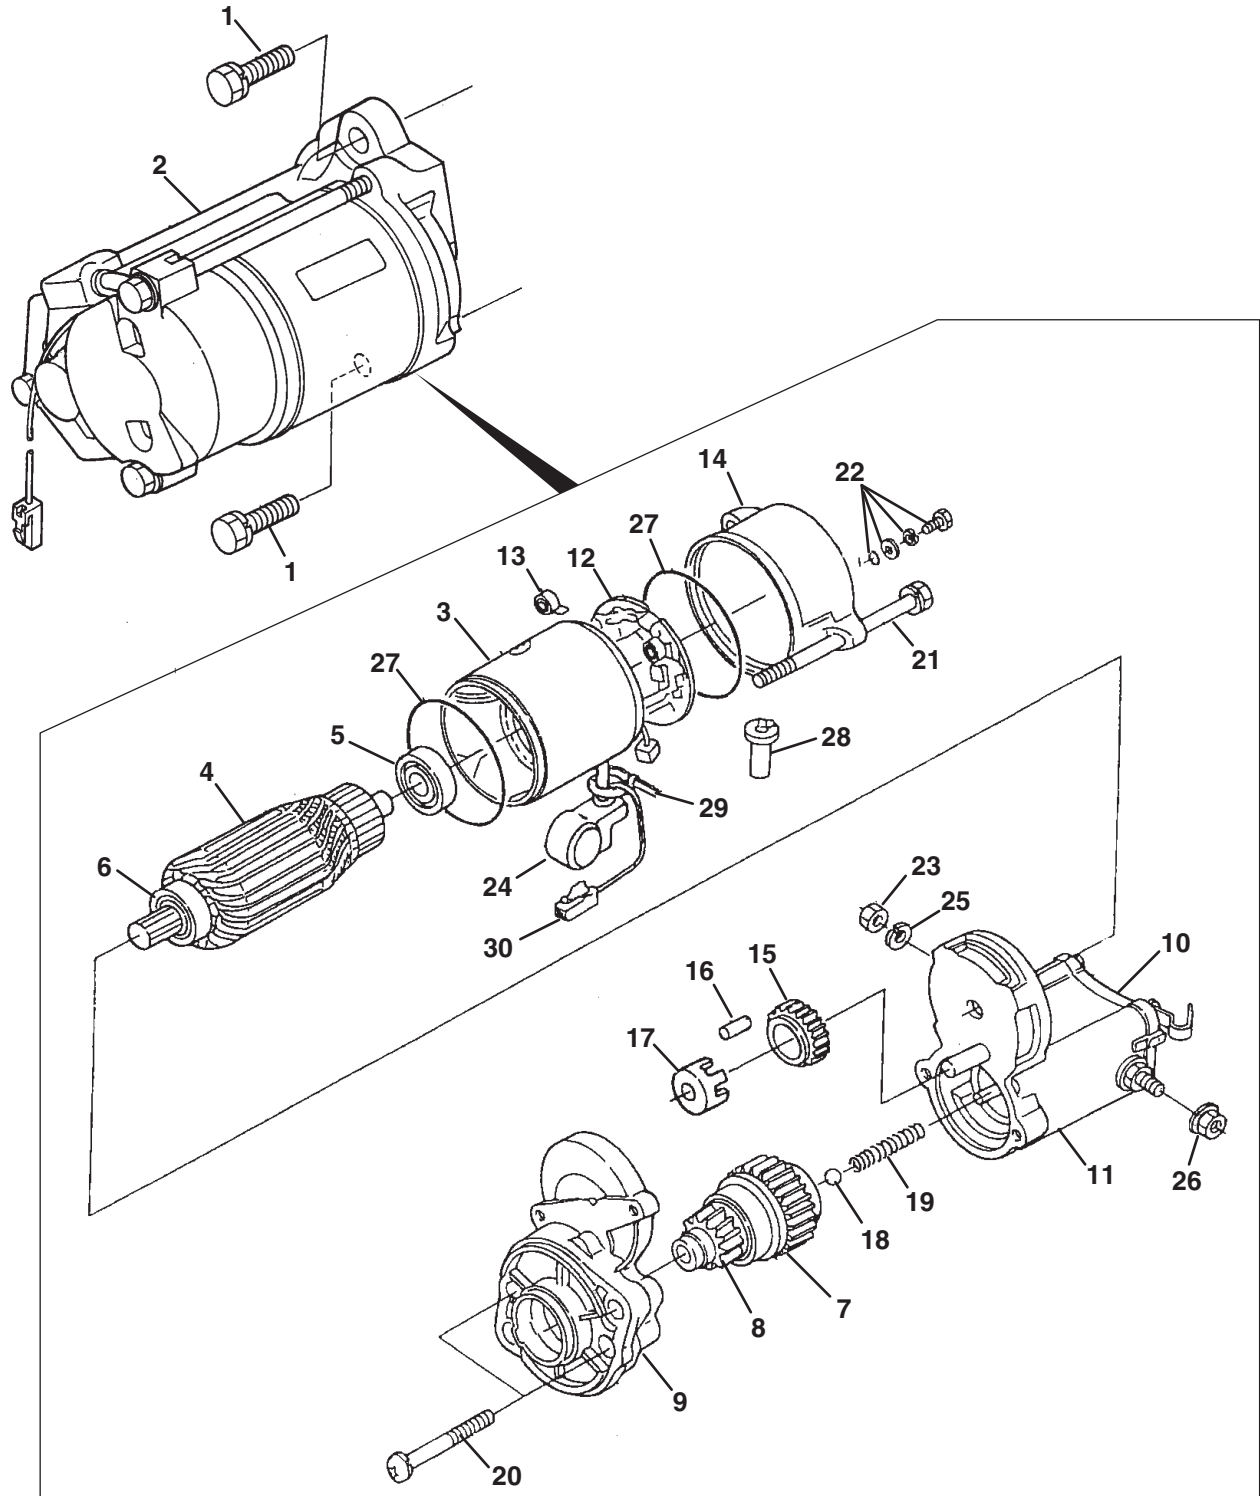

24.1 Starter

KUBOTA D1105-T-E3B

Engine	Item	Part No.	Qty.	Description	Serial Numbers/Notes
●	1	2500960	2	Bolt	
ABDF	2	557888	1	Assy Starter	
CE	2	4183691	1	Assy Starter	
ABDF	3	557890	1	• Yoke	
CE	3	2810746	1	• Yoke	
ABDF	4	557891	1	• Armature	
CE	4	2810745	1	• Armature	
●	5	557893	1	• Bearing	
●	6	557892	1	• Bearing	
ABDF	7	557894	1	• Assy Clutch	
CE	7	4183692	1	• Assy Clutch	
ABDF	8	557895	1	• Pinion, Bevel	
ABDF	9	557896	1	• Assy Housing	
CE	9	4183693	1	• Assy Housing	
●	10	557897	1	• Assy Switch, Magnetic	
●	11	4145832	1	• Assy Cover	
ABDF	12	557898	1	• Assy Holder, Brush	
CE	12	2810748	1	• Assy Holder, Brush	
ABDF	13	557899	4	• Spring, Brush	
CE	13	553277	4	• Spring, Brush	
ABDF	14	557900	1	• Assy Frame, End	
CE	14	2810940	1	• Assy Frame, End	
●	15	2810751	1	• Gear	
●	16	557902	5	• Roller	
●	17	557903	1	• Retainer	
●	18	557904	1	• Ball	
●	19	557905	1	• Spring	
●	20	557906	2	• Bolt	
ABDF	21	557907	2	• Bolt, Through	
CE	21	2810747	2	• Bolt, Through	
●	22	557908	2	• Assy Bolt	
●	23	557912	1	• Nut, Hexagon	
●	24	557910	1	• Cover	
ABDF	25	557911	1	• Washer, Spring	
ABDF	26	557909	1	• Nut, Hexagon	
CE	26	557912	1	• Nut, Hexagon	
●	27	5001244	2	• O Ring	
●	28	5003301	1	• Pipe, drain	
●	29	557913	1	• Cord, Stop Solenoid	
●	30	5001292	1	• Band, Cover	

A - SLF 1880 (D1105-E3B-TXRN-1)

C - TR-3 (D1105-E3B-RNUK-3)

E - AR-3 (D1105-E3B-RNUK-3)

● - Used on All Engines

B - Truckster / Haulster / Spraytek (D1105-E3B-TXRN-2)

D - SLF 1880 Turbo (D1105-T-E3B-TXRN-1)

F - LF510 (D1105-E3B-TXN-3)

> Change from previous revision