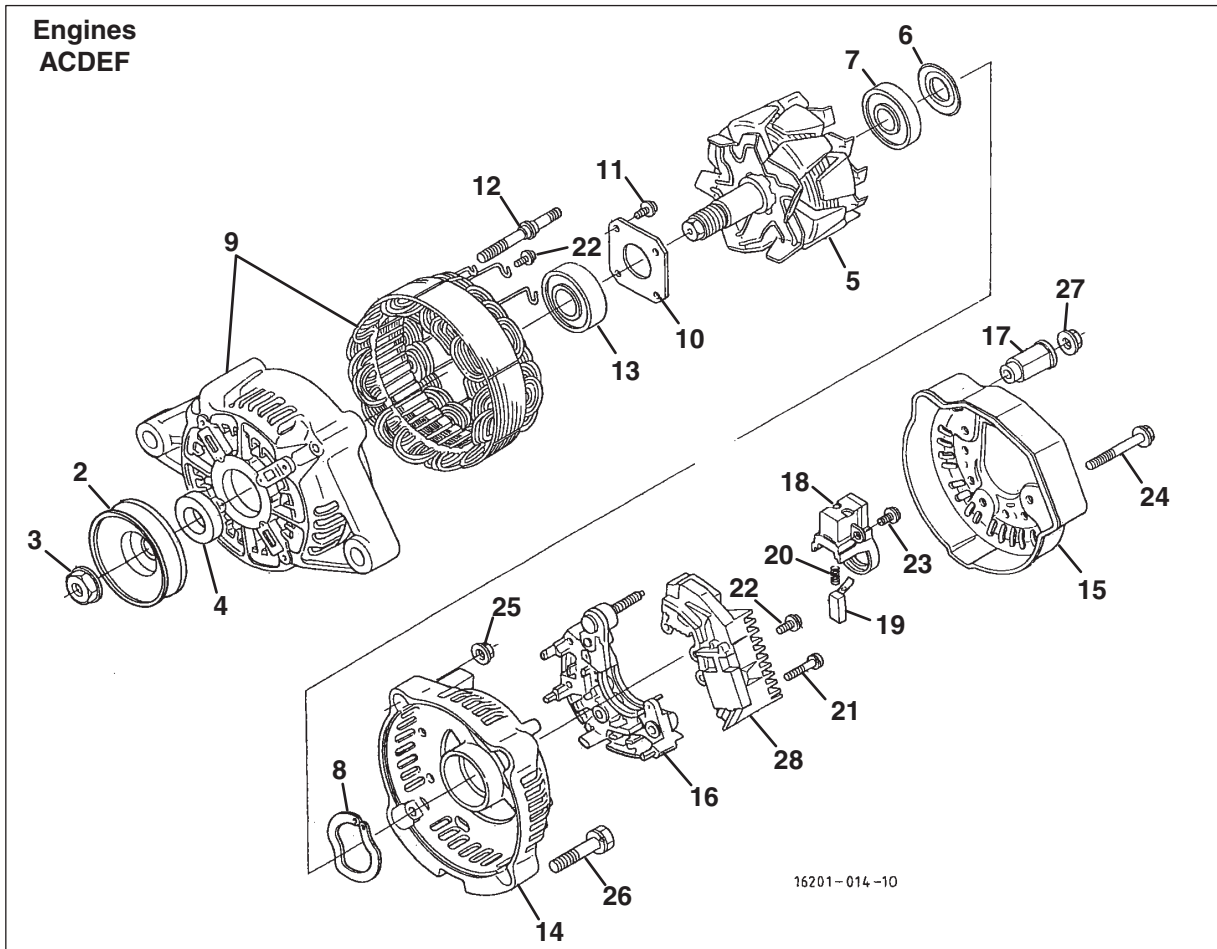

F - LF510 (D1105-E3B-TXN-3)

> Change from previous revision

23.1 Alternator

Engine	Item	Part No.	Qty.	Description	Serial Numbers/Notes
ACDEF	1	2810354	1	Assy Alternator	
B	1	4183623	1	Assy Alternator	
●	2	557947	1	• Pulley, Dynamo	
●	3	557948	1	• Nut	
●	4	557949	1	• Collar	
ACDEF	5	4145943	1	• Rotor	
B	5	4183627	1	• Rotor	
●	6	557951	1	• • Cover, Bearing	
●	7	4145838	1	• • Bearing, Ball	
ACDEF	8	557953	1	• Washer, Thrust	
ACDEF	9	4145942	1	• Frame, Drive End	
B	9	4183626	1	• Frame, Drive End	
●	10	5001210	1	• • Plate, Retainer	
●	11	557956	4	• • Screw, Round Head	
●	12	557957	2	• • Bolt, Through	
●	13	4135839	1	• • Bearing, Ball	
ACDEF	14	4145828	1	• Frame, End	
B	14	4183628	1	• Frame, End	
ACDEF	15	4145829	1	• Cover, End	
B	15	4183631	1	• Cover, End	
ACDEF	16	557961	1	• Assy Rectifier	
B	16	4183629	1	• Holder	
●	17	557962	1	• Bush, Insulation	
●	18	4145837	1	• Holder, Brush	
●	19	557964	2	• • Brush	
●	20	557965	2	• • Spring, Brush	
●	21	557966	2	• Screw, Round Head	
●	22	557967	6	• Screw, Round Head	
●	23	557968	1	• Screw, Round Head	
●	24	557969	3	• Bolt	
●	25	557970	2	• Nut	
●	26	557971	2	• Bolt	
ACDEF	27	557972	1	• Nut	
ACDEF	28	2810355	1	• Assy Regulator	
B	28	4183630	1	• Assy Regulator	
B	29	4134341	1	• Clamp, Cord	