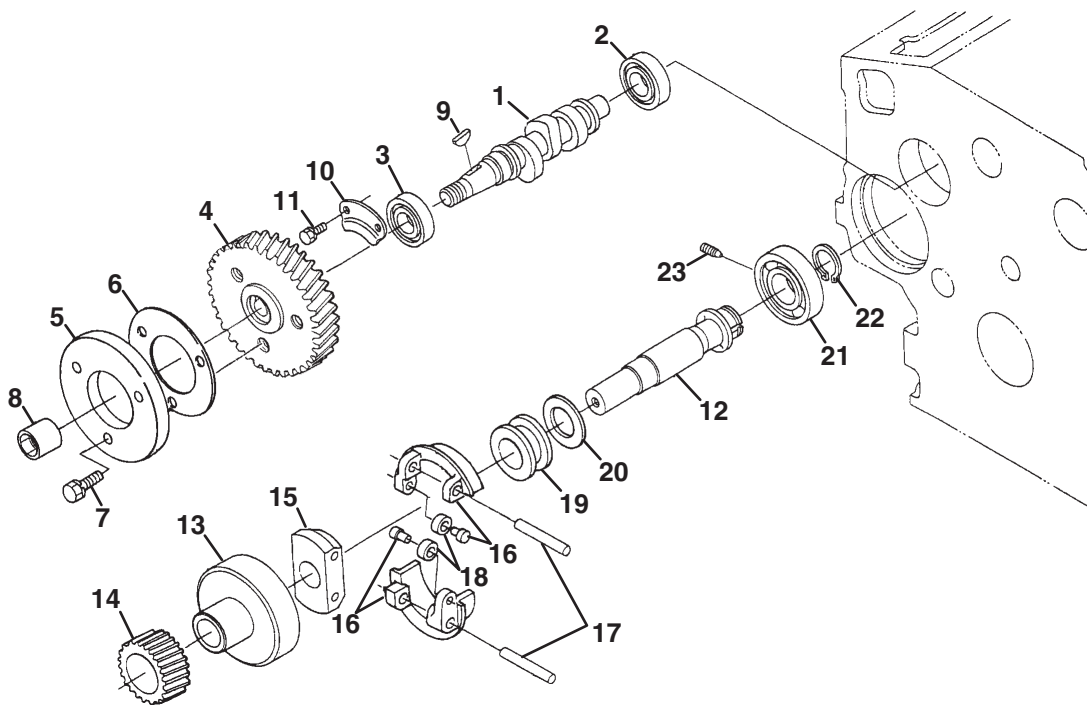

16221-019-13

KUBOTA D1105-T-E3B

Engine	Item	Part No.	Qty.	Description	Serial Numbers/Notes
●	1	5000897	1	Camshaft, Fuel	
●	2	4165622	1	Bearing, Ball	
●	3	4165623	1	Bearing, Ball	
●	4	2500968	1	Gear, Injection Pump	
D	5	2500965	1	Cam, Fuel	
D	6	5001244	1	Washer	
D	7	550363	3	Bolt	
●	8	2500966	1	Nut	
●	9	2500967	1	Key, Woodruff	
●	10	2500969	1	Stopper, Fuel.c/shaft	
●	11	550362	2	Bolt	
●	12	5001279	1	Assy Shaft, Governor	
●	13	5001247	1	Holder, Governor Gear	
●	14	2500972	1	Gear, Governor	
●	15	2500973	1	Holder, Gov. Weight	
●	16	5001246	2	Comp. Weight, Governor	
●	17	2500975	2	Shaft, Gov. Weight	
●	18	5001314	2	Roller	
●	19	2500976	1	Sleeve, Governor	
●	20	5001147	1	Washer, Thrust	
●	21	4165624	1	Bearing, Ball	
●	22	2500979	1	Cir Clip, Gov. Shaft	
●	23	2500980	1	Screw, Set	

A - SLF 1880 (D1105-E3B-TXRN-1)

C - TR-3 (D1105-E3B-RNUK-3)

E - AR-3 (D1105-E3B-RNUK-3)

● - Used on All Engines

B - Truckster / Haulster / Spraytek (D1105-E3B-TXRN-2)

D - SLF 1880 Turbo (D1105-T-E3B-TXRN-1)

F - LF510 (D1105-E3B-TXN-3)

> Change from previous revision