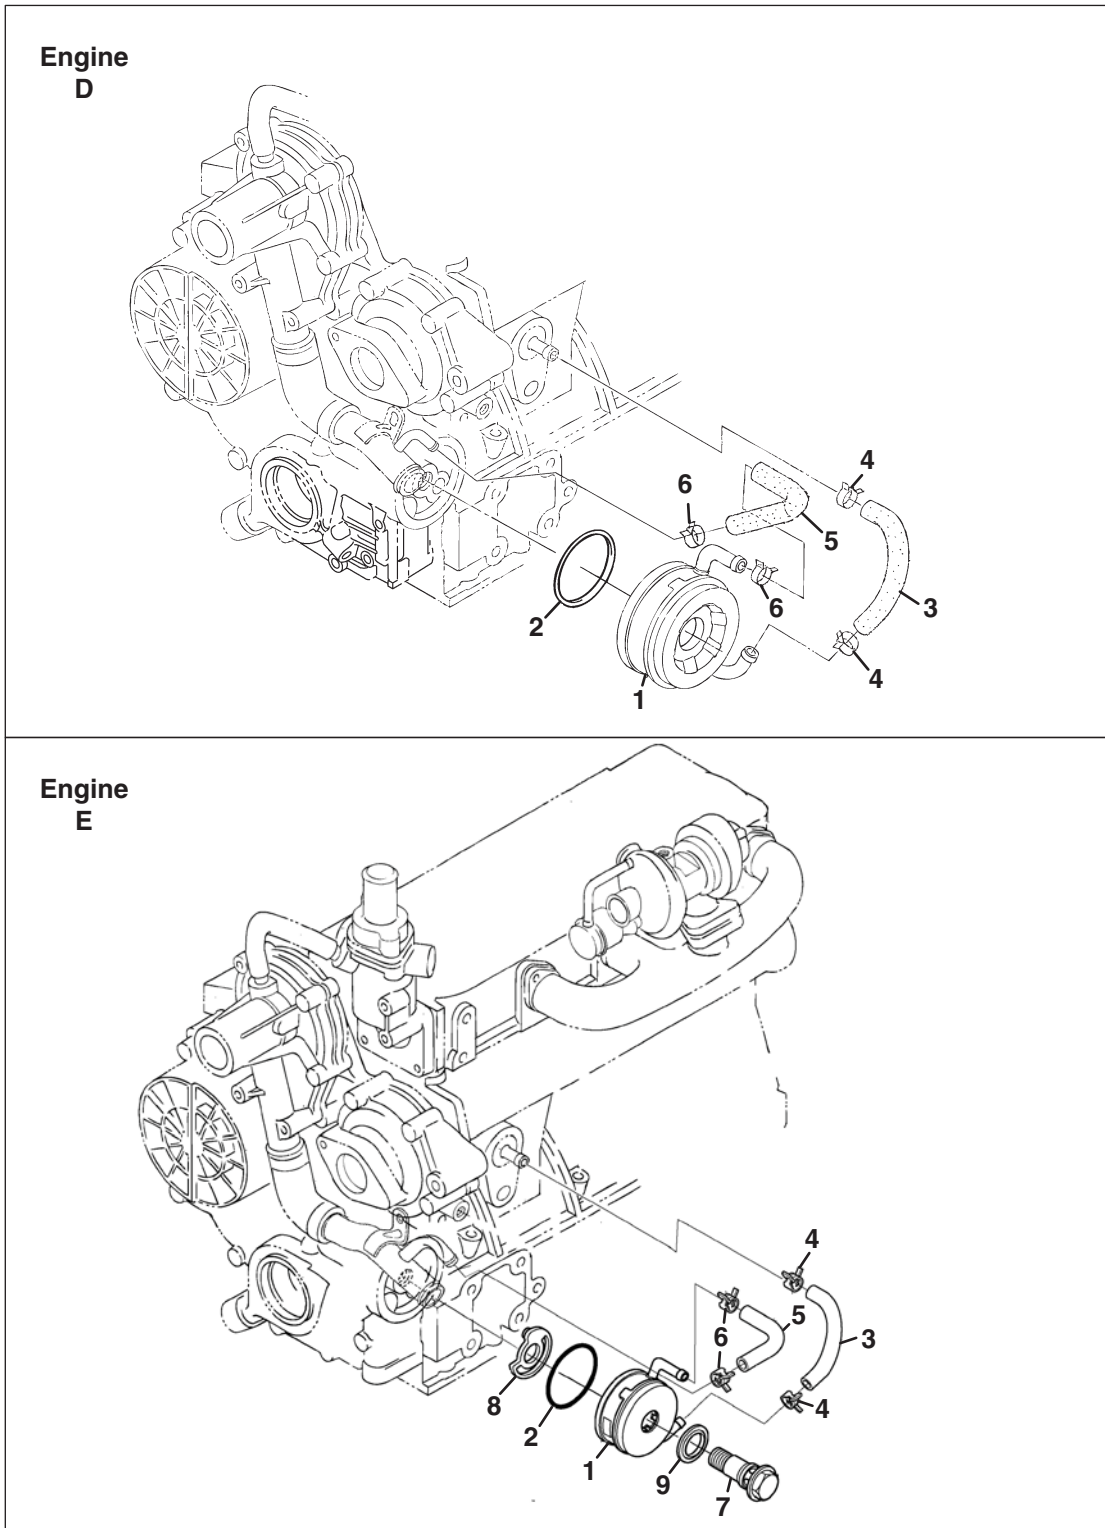

31.1 Turbo Engine Oil Cooler

Turbo Engines Only

KUBOTA D1105-T-E3B

Engine	Item	Part No.	Qty.	Description	Serial Numbers/Notes
D	1	4177251	1	Assy Cooler, Oil	
E	1	4183704	1	Assy Cooler, Oil	
DE	2	4177252	1	• O Ring	
DE	3	5002757	1	Pipe Cooler, Oil	
DE	4	2501011	2	Band, Pipe	
DE	5	5001254	1	Pipe, Water Return	
DE	6	2501011	2	Band, Pipe	
E	7	4183705	1	Connector	
E	8	4183706	1	Collar	
E	9	4183707	1	Washer, with Rubber	

A - SLF 1880 (D1105-E3B-TXRN-1)

C - TR-3 (D1105-E3B-RNUK-3)

E - AR-3 (D1105-E3B-RNUK-3)

● - Used on All Engines

B - Truckster / Haulster / Spraytek (D1105-E3B-TXRN-2)

D - SLF 1880 Turbo (D1105-T-E3B-TXRN-1)

F - LF510 (D1105-E3B-TXN-3)

> Change from previous revision