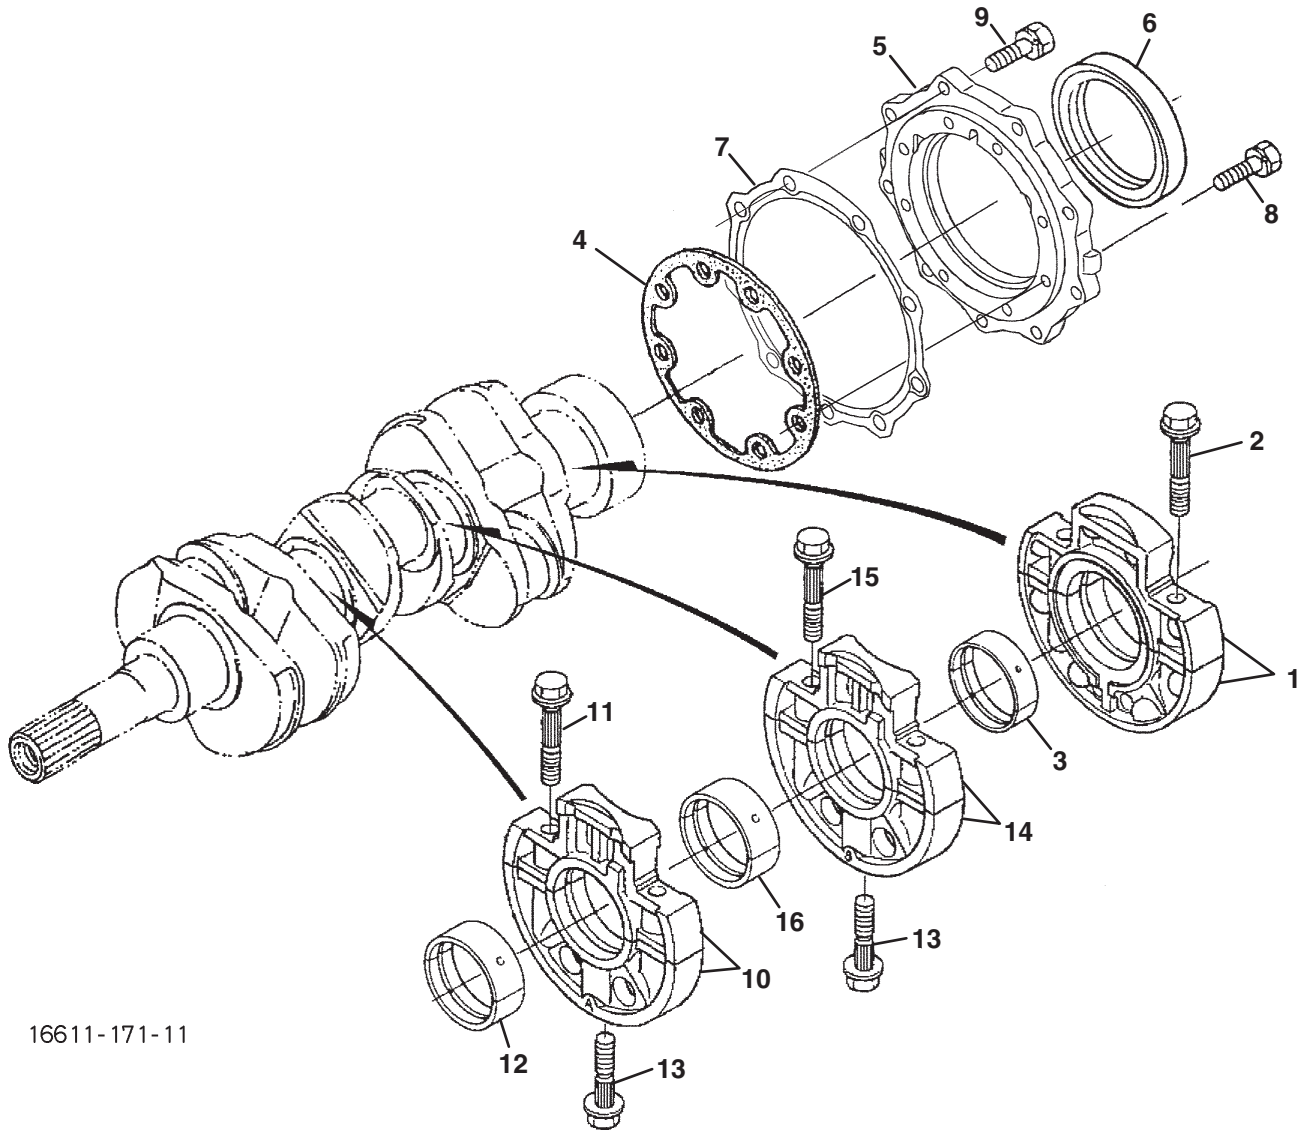

KUBOTA D1105-T-E3B

Engine	Item	Part No.	Qty.	Description	Serial Numbers/Notes
ADF	1	4111661	1	Gauge, Oil	
B	1	5002955	1	Gauge, Oil	
CE	1	4184020	1	Gauge, Oil	
ABCF	2	2812014	1	Plug, Oil Gauge	
ACDEF	3	4111662	1	Guide, Oil Gauge	
B	4	2810877	1	Assembly Guide, Oil Gauge	
B	5	5002033	1	O Ring	
B	6	5001138	1	Bolt	

A - SLF 1880 (D1105-E3B-TXRN-1)

C - TR-3 (D1105-E3B-RNUK-3)

E - AR-3 (D1105-E3B-RNUK-3)

● - Used on All Engines

B - Truckster / Haulster / Spraytek (D1105-E3B-TXRN-2)

D - SLF 1880 Turbo (D1105-T-E3B-TXRN-1)

F - LF510 (D1105-E3B-TXN-3)

> Change from previous revision

11.1 Main Bearing Case

16611-171-11