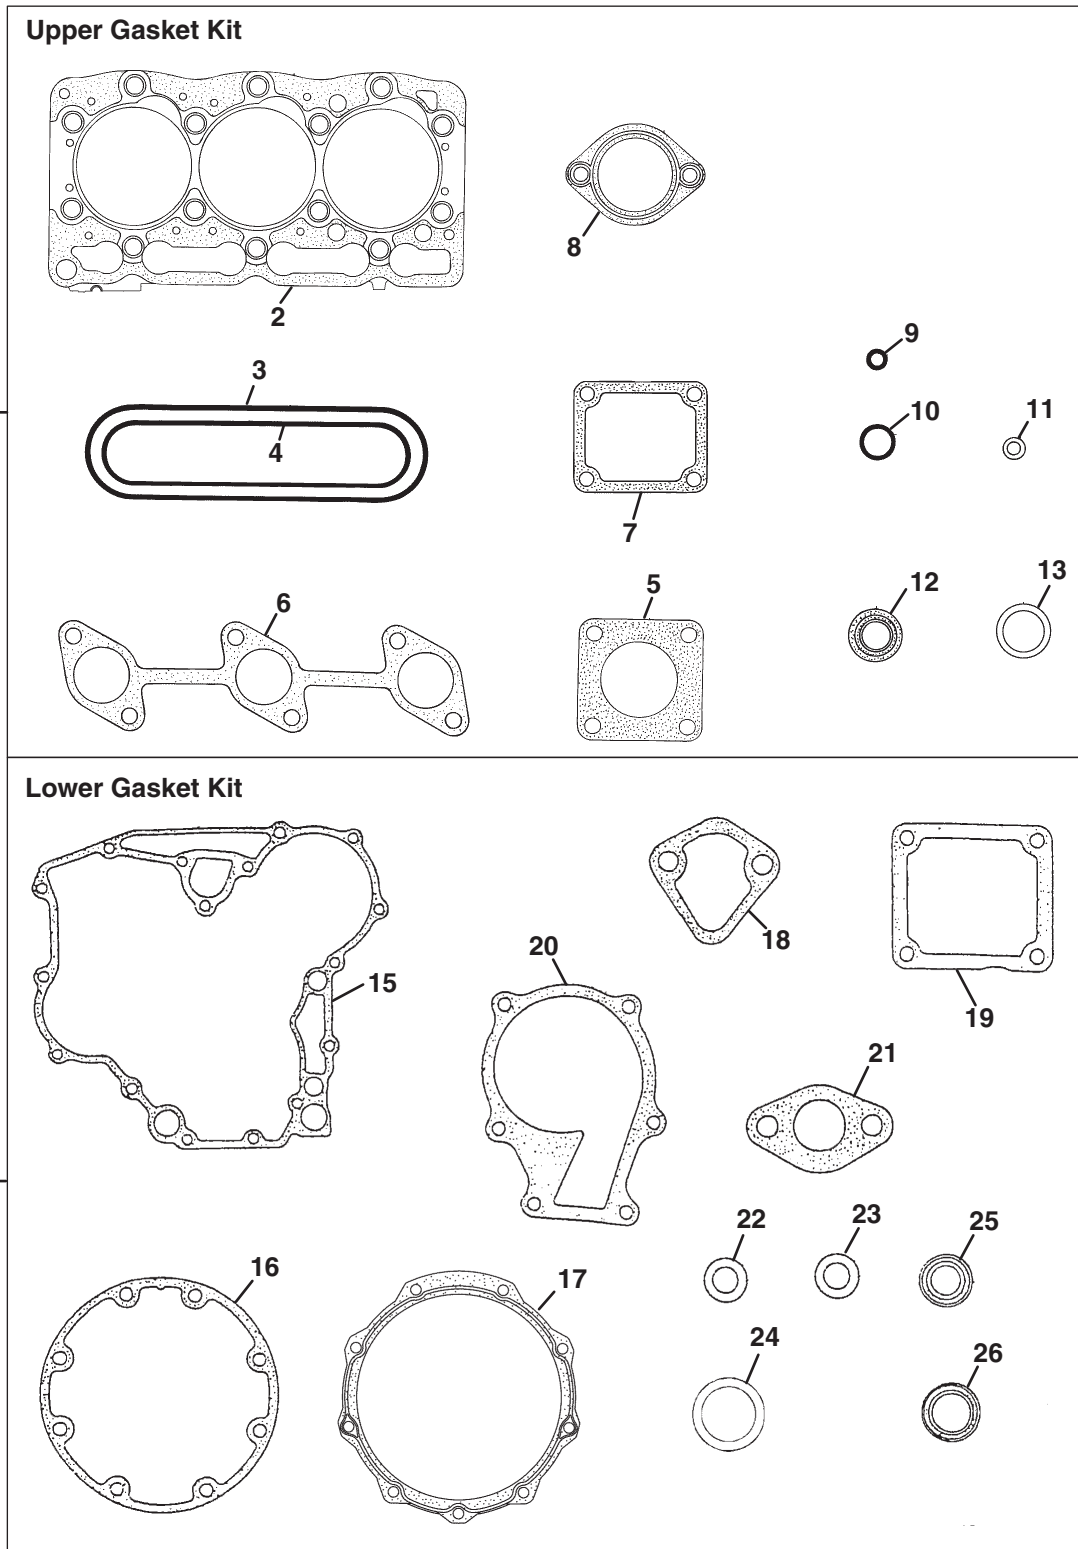

1.1 Gasket Kits

KUBOTA D1105-T-E3B

Engine	Item	Part No.	Qty.	Description	Serial Numbers/Notes
●	1	4183636	1	Upper Gasket Kit	
●	2	4183581	1	• Gasket, Cylinder Head	
●	3	2500856	1	• Gasket, Head Cover	
ABCF	4	2500854	1	• Gasket, Intake Manifold	
BCDE	5	553020	1	• Gasket, Muffler NA	
●	6	5001262	1	• Gasket, Exhaust Manifold	
●	7	5001273	1	• Gasket, Water Flange	
●	8	4134370	1	• Gasket, Thermostat	
●	9	557352	3	• Seal, Heat	
●	10	2809955	1	• O Ring, Oil Cap	
●	11	550839	3	• Gasket, Head Cover Nut	
●	12	2500923	6	• Seal, Valve Stem	
●	13	554051	3	• Gasket, Nozzle Holder	
●	14	4183637	1	Lower Gasket Kit	
●	15	5001269	1	• Gasket, Gear Case	
●	16	2500824	1	• Gasket, Bearing Case	
●	17	5001270	1	• Gasket, Bearing Case Cover	
●	18	5001922	1	• Gasket, Fuel Pump Cover	
●	19	5001272	1	• Gasket, Speed Control Plate	
ABDF	20	557867	1	• Gasket, Water Pump	
●	21	2500845	1	• Gasket, Governor	
●	22	553143	6	• Gasket	
●	23	2500811	1	• Oil Plug Gasket	
CE	24	4183640	1	• Oil Plug Gasket	
●	25	2500902	1	• Seal, Gear Case Oil	
●	26	2500825	1	• Seal, Rear Crankshaft Oil	
The following parts are not included in the standard Kubota Gasket Kits and will need to be ordered separately.					
DE	4	5003603	1	Gasket, Intake Manifold	
AF	5	5003476	1	Gasket, Muffler NA	
CE	20	4183698	1	Gasket, Water Pump	

A - SLF 1880 (D1105-E3B-TXRN-1)
C - TR-3 (D1105-E3B-RNUK-3)
E - AR-3 (D1105-E3B-RNUK-3)
● - Used on All Engines

B - Truckster / Haulster / Spraytek (D1105-E3B-TXRN-2)
D - SLF 1880 Turbo (D1105-T-E3B-TXRN-1)
F - LF510 (D1105-E3B-TXN-3)

> Change from previous revision