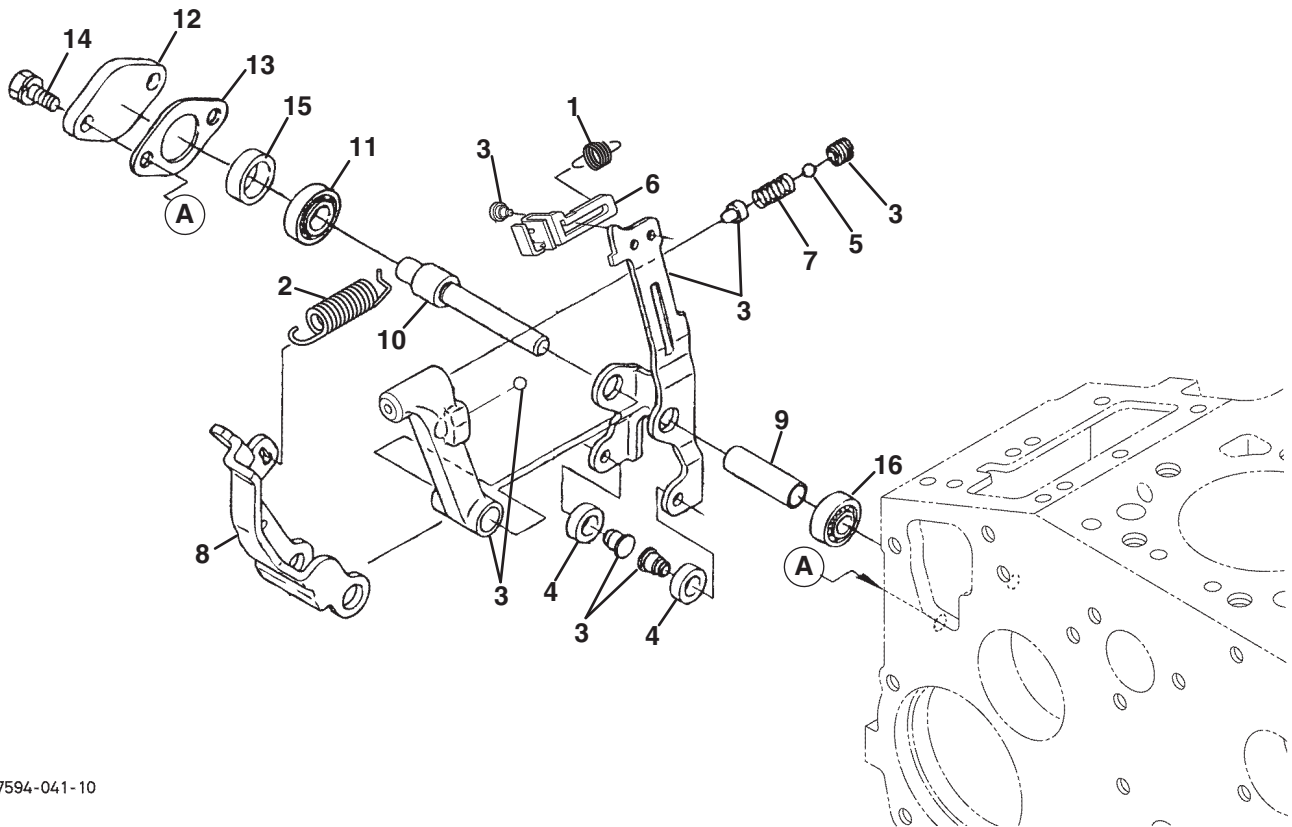

## 15.1 Governor

17594-041-10

Engine	Item	Part No.	Qty.	Description	Serial Numbers/Notes
<b>ADE</b>	1	557937	1	Spring, Start	
●	2	5001287	1	Spring, Governor	
<b>A</b>	3	4185840	1	Assy Lever, Fork	
<b>B</b>	3	4164661	1	Assy Lever, Fork	
●	4	5001314	2	• Roller	
●	5	5001237	1	• Spring	
●	6	550432	2	• Ball	
●	7	2500992	1	• Lever, Thrust	
●	8	4177278	1	• Lever, Fork	
●	9	4177279	1	• Shaft, Fork Lever	
●	10	4177280	1	• Shaft, Fork Lever	
●	11	2500995	1	• Bearing, Miniaturize	
●	12	2500997	1	Cover, Fork Lev. Shaft	
●	13	2500845	1	Gasket	
●	14	550360	2	Bolt	
●	15	2500998	1	Collar	
●	16	2500999	1	Bearing, Miniaturize	