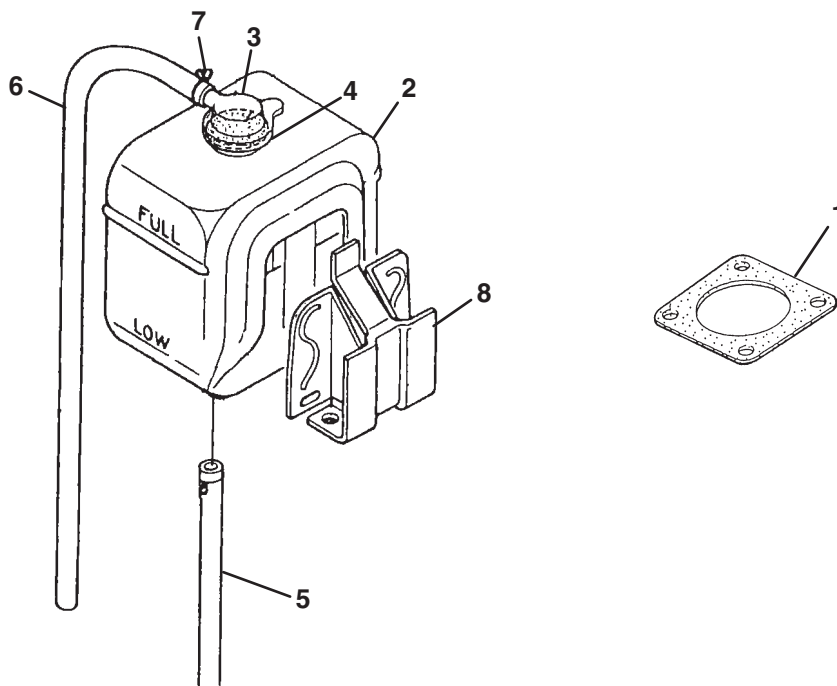

29.1 Miscellaneous

KUBOTA V1505-T-E3B

Engine	Item	Part No.	Qty.	Description	Serial Numbers/Notes
●	1	553020	1	Gasket, Muffler Na	
●	2	557367	1	Assy Tank Reserve	
●	3	557984	1	• Cap	
●	4	2500815	1	• Gasket	
●	5	557370	1	• Pipe, Water Over Flow	
●	6	557371	1	• Pipe, Water Over Flow	
●	7	553914	2	• Clip, Pipe	
●	8	557374	1	Stay, Reserve Tank	

● - Used on All Engines

A - LF 3400/LF-3800 (V1505-E3B-TXRN-1)

B - LF 3400 Turbo/LF 3800 Turbo/LF 4675/LF 4577 (V1505-T-E3B-TXRN-1)

> Change from previous revision