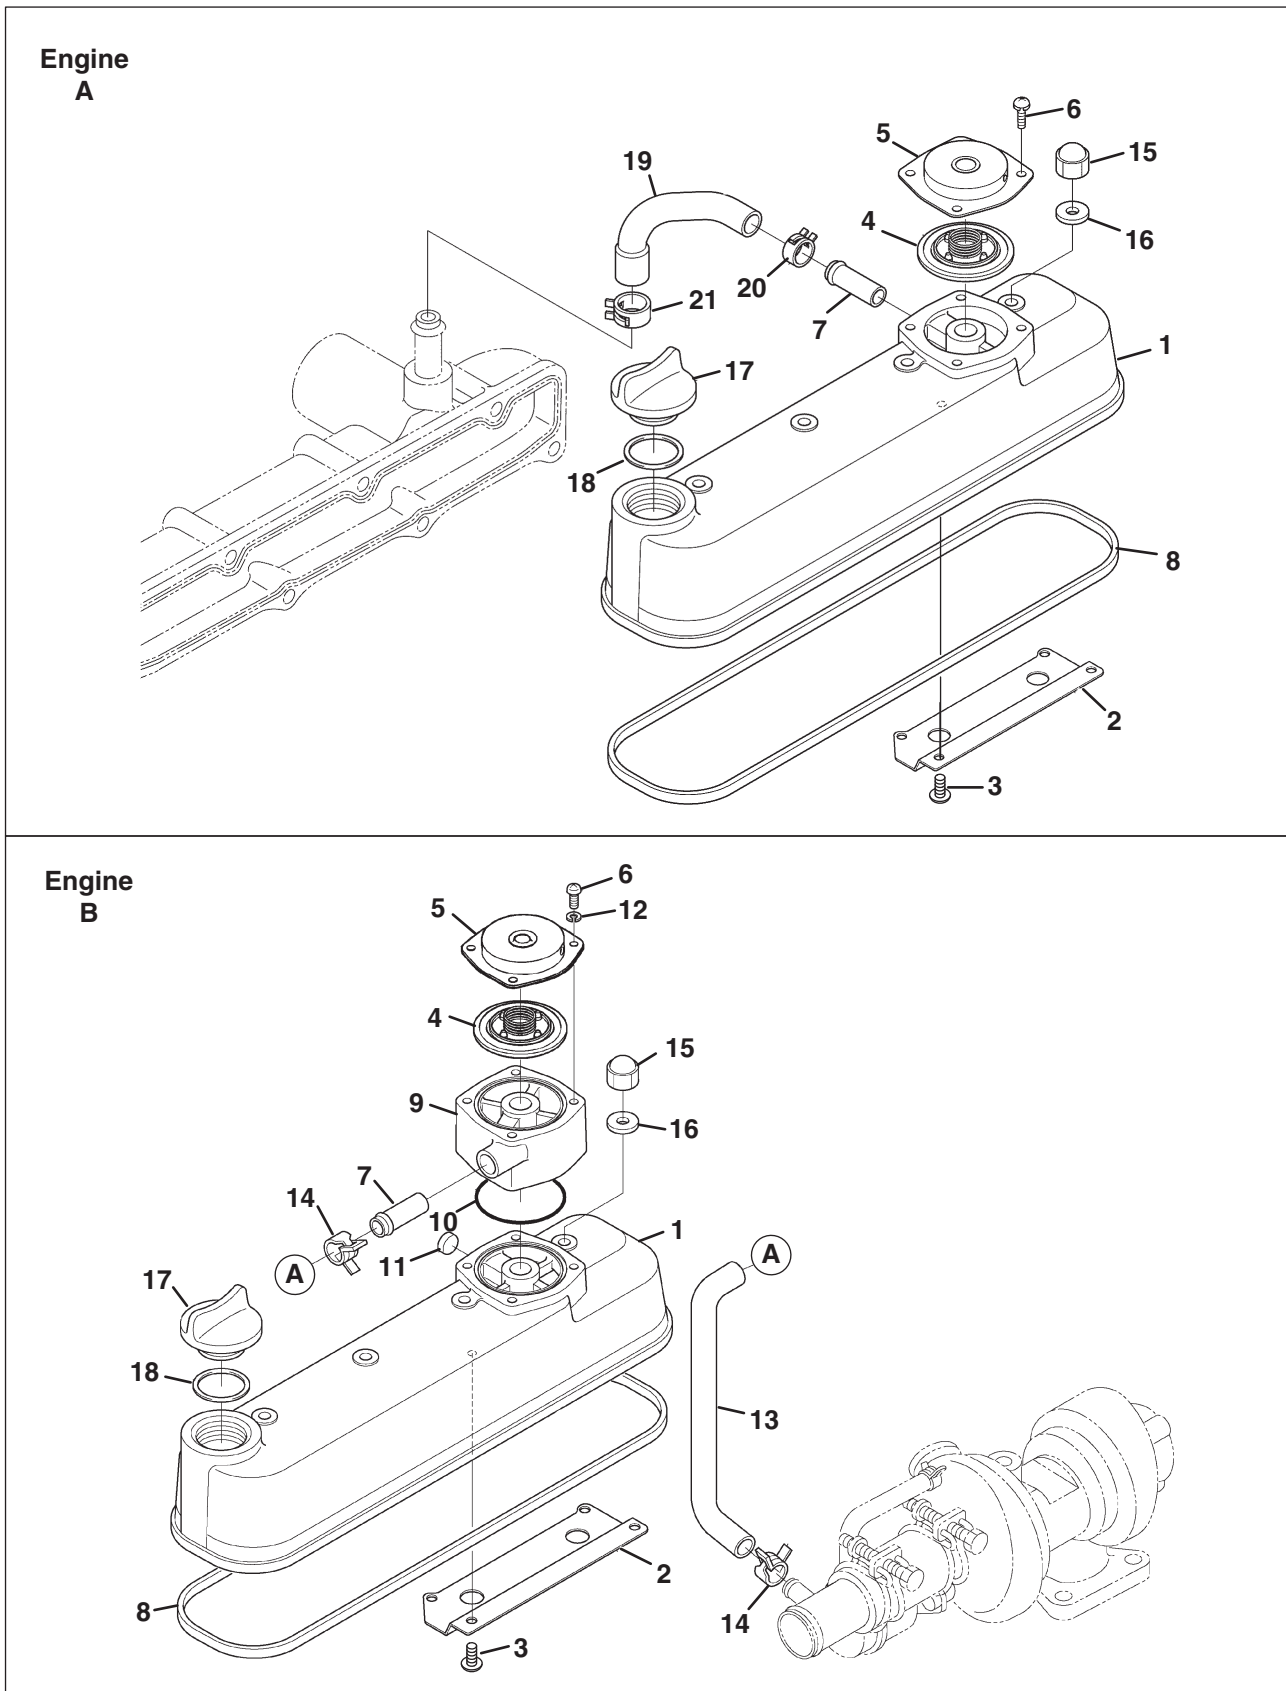

5.1 Head Cover

KUBOTA V1505-T-E3B

Engine	Item	Part No.	Qty.	Description	Serial Numbers/Notes
A	1	4177222	1	Assy Cover, Cyl.head	
B	1	4177231	1	Assy Cover, Cyl.head	
●	2	NS	1	Shield, Breather	
●	3	NS	4	Bolt	
●	4	4145912	1	Comp. Valve,breather	
●	5	4145911	1	Cover, Breather	
A	6	4165421	4	Screw, with Washer	
B	6	4177234	4	Screw, Pan Head	
●	7	4134204	1	Pipe, Water Return	
●	8	557873	1	Gasket, Head Cover	
B	9	4177233	1	Spacer, Breather	
B	10	4177232	1	O Ring, Breather	
B	11	553912	1	Cap, Sealing	
B	12	4145652	4	Washer, Spring	
B	13	4183596	1	Tube, Breather Turbo	
B	14	4165526	2	Clamp, Hose	
●	15	550838	3	Nut	
●	16	550839	3	Gasket	
●	17	4145944	1	Plug, Oil Filler	
●	18	2809955	1	O Ring	
A	19	4165655	1	Tube, Breather	
A	20	4134199	1	Clamp, Hose	
A	21	4165526	1	Clamp, Hose	

● - Used on All Engines

A - LF 3400/LF-3800 (V1505-E3B-TXRN-1)

B - LF 3400 Turbo/LF 3800 Turbo/LF 4675/LF 4577 (V1505-T-E3B-TXRN-1)

> Change from previous revision