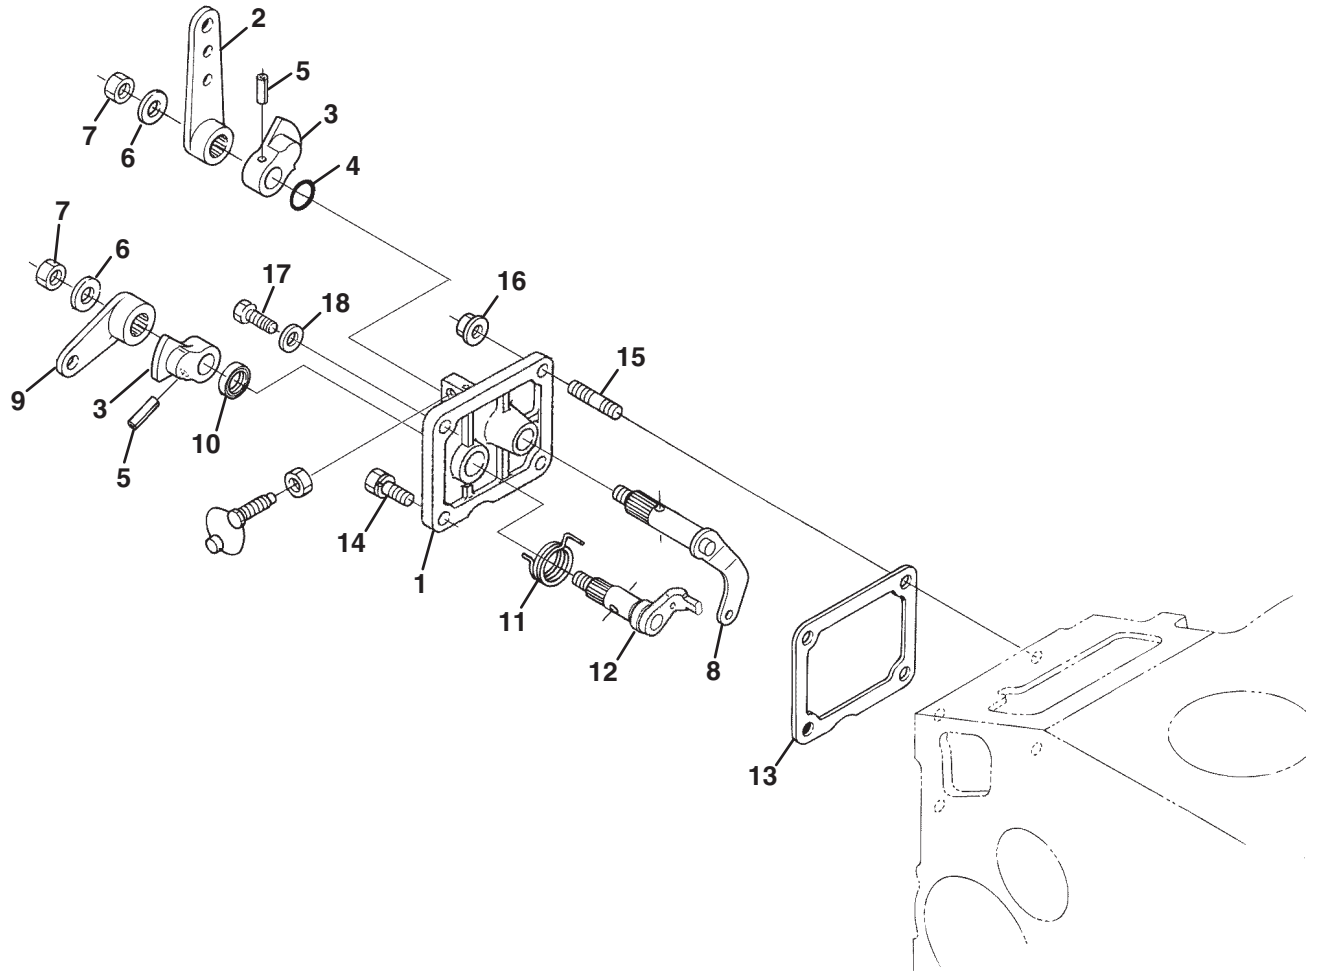

16.1 Speed Control Plate

16614-016-24

KUBOTA V1505-T-E3B

Engine	Item	Part No.	Qty.	Description	Serial Numbers/Notes
●	1	2809973	1	Assy Plate, Control	
●	2	2501000	1	• Lever, Speed Control	
●	3	2501001	2	• Lever, Speed Control	
●	4	2809974	1	• O Ring	
●	5	550425	2	• Pin, Spring	
●	6	2501002	2	• Washer, Plain	
●	7	2501003	2	• Nut	
●	8	2501004	1	• Comp. Lever, Governor	
●	9	2501005	1	• Lever, Engine Stop	
●	10	2501006	1	• Seal, Oil	
●	11	2501007	1	• Spring, Return	
●	12	2501008	1	• Shaft, Stop Lever	
●	13	5001272	1	Gasket	
●	14	550362	1	Bolt	
●	15	550386	2	Stud	
●	16	550395	2	Nut	
●	17	553846	1	Bolt	
●	18	553143	1	Gasket	

● - Used on All Engines

A - LF 3400/LF-3800 (V1505-E3B-TXRN-1)

B - LF 3400 Turbo/LF 3800 Turbo/LF 4675/LF 4577 (V1505-T-E3B-TXRN-1)

> Change from previous revision