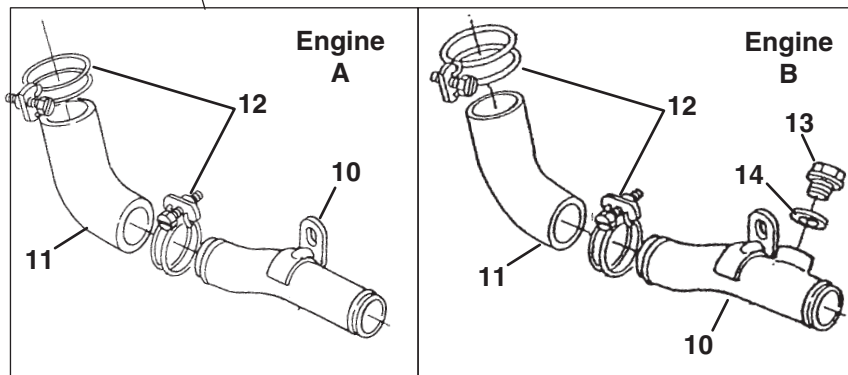

23.1 Water Pump

16259-001-11