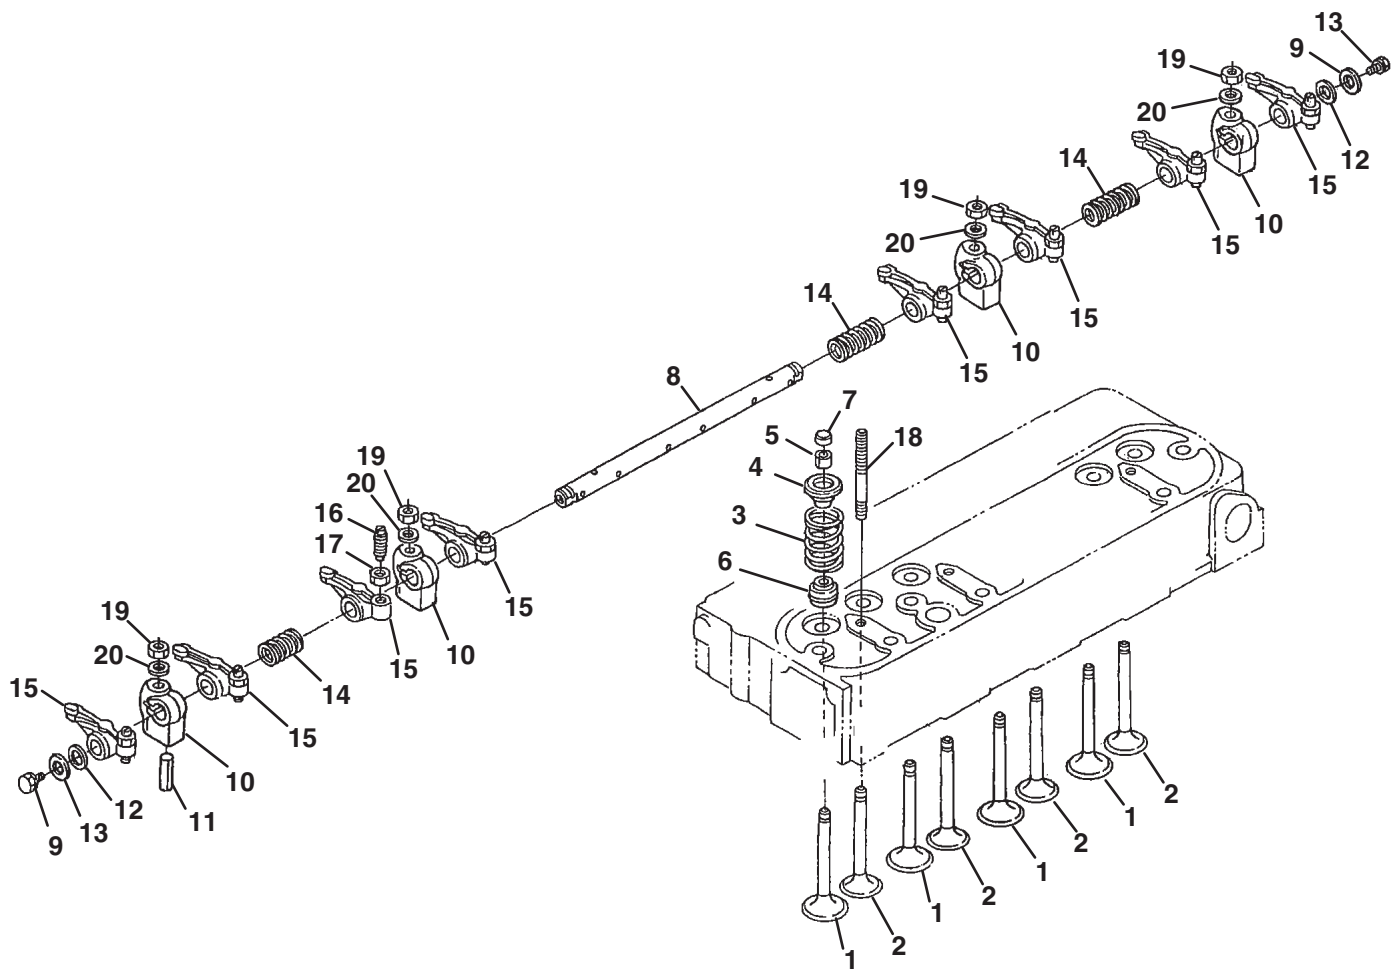

24.1 Valve and Rocker Arm

Engine	Item	Part No.	Qty.	Description	Serial Numbers/Notes
●	1	2500827	4	Valve, Inlet	
A	2	2500828	4	Valve, Exhaust	
B	2	2809956	4	Valve, Exhaust	
A	3	2500920	8	Spring, Valve	
B	3	550580	8	Spring, Valve	
●	4	4165620	8	Retainer, Spring	
●	5	2500922	8	Collet, Valve Spring	
●	6	2500923	8	Seal, Valve Stem	
●	7	2500924	8	Cap, Valve	
●	8	557880	1	Shaft, Rocker Arm	
●	9	553839	2	Bolt	
●	10	2500926	4	Bracket, Rocker Arm	
●	11	2809978	1	Pin, Spring	
●	12	2500928	2	Washer, R-arm.shaft	
●	13	554108	2	Washer, Plain	
●	14	2500930	2	Spring, Rocker Arm	
●	15	2500932	8	Assy Rocker Arm	
●	16	2500933	8	• Screw, Adjusting	
●	17	2500915	8	• Nut	
●	18	2500935	4	Stud	
●	19	2500936	4	Nut	
●	20	2500937	4	Washer, Plain	

● - Used on All Engines

A - LF 3400/LF-3800 (V1505-E3B-TXRN-1)

B - LF 3400 Turbo/LF 3800 Turbo/LF 4675/LF 4577 (V1505-T-E3B-TXRN-1)

> Change from previous revision