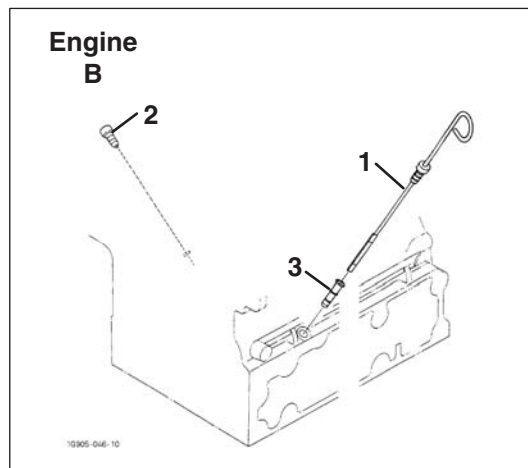

7.1 Dipstick and Guide

KUBOTA V1505-T-E3B

Engine	Item	Part No.	Qty.	Description	Serial Numbers/Notes
A	1	5002955	1	Gauge, Oil	Includes Item 4
B	1	4177236	1	Gauge, Oil	
●	2	2812014	1	Plug, Oil Gauge	
A	3	557853	1	Guide, Oil Gauge	
B	3	4177235	1	Guide, Oil Gauge	
A	4	5002033	1	O Ring	
A	5	594330	1	Bolt	

● - Used on All Engines

A - LF 3400/LF-3800 (V1505-E3B-TXRN-1)

B - LF 3400 Turbo/LF 3800 Turbo/LF 4675/LF 4577 (V1505-T-E3B-TXRN-1)

> Change from previous revision