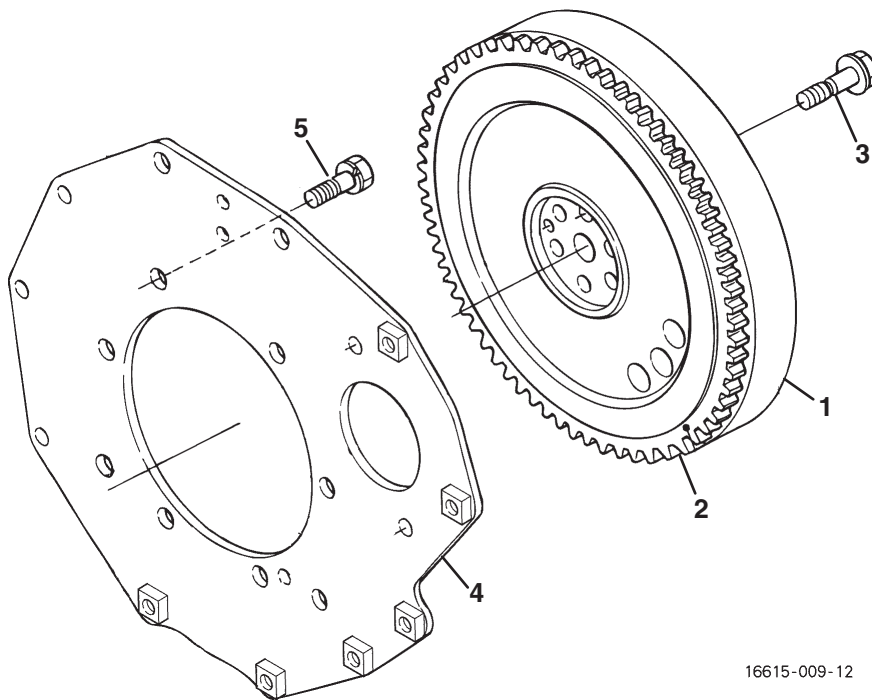

10.1 Flywheel

16615-009-12

KUBOTA V1505-T-E3B

Engine	Item	Part No.	Qty.	Description	Serial Numbers/Notes
●	1	5001302	1	Comp. Flywheel	
●	2	4177268	1	Gear, Ring	
●	3	555571	6	Bolt, Flywheel	
●	4	2500958	1	Plate, Rear End	
●	5	2500959	8	Bolt	

● - Used on All Engines

A - LF 3400/LF-3800 (V1505-E3B-TXRN-1)

B - LF 3400 Turbo/LF 3800 Turbo/LF 4675/LF 4577 (V1505-T-E3B-TXRN-1)

> Change from previous revision