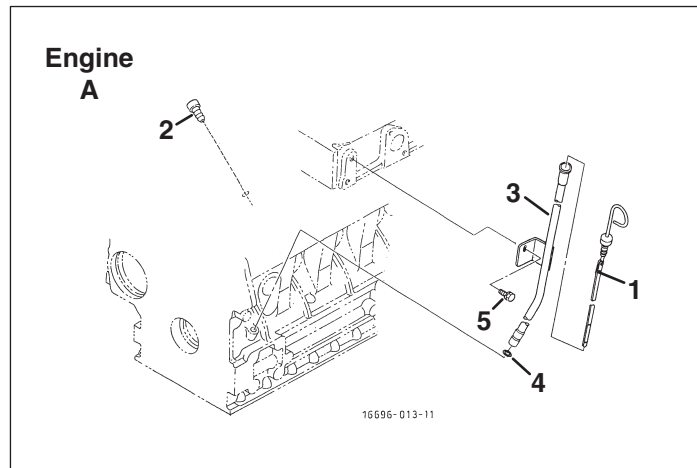

7.1 Dipstick and Guide

KUBOTA V1505-T-E3B

Engine	Item	Part No.	Qty.	Description	Serial Numbers/Notes
A	1	5002955	1	Gauge, Oil	Includes Item 4
B	1	4177236	1	Gauge, Oil	
●	2	2812014	1	Plug, Oil Gauge	
A	3	557853	1	Guide, Oil Gauge	
B	3	4177235	1	Guide, Oil Gauge	
A	4	5002033	1	O Ring	
A	5	594330	1	Bolt	

● - Used on All Engines

A - LF 3400/LF-3800 (V1505-E3B-TXRN-1)

B - LF 3400 Turbo/LF 3800 Turbo/LF 4675/LF 4577 (V1505-T-E3B-TXRN-1)

> Change from previous revision