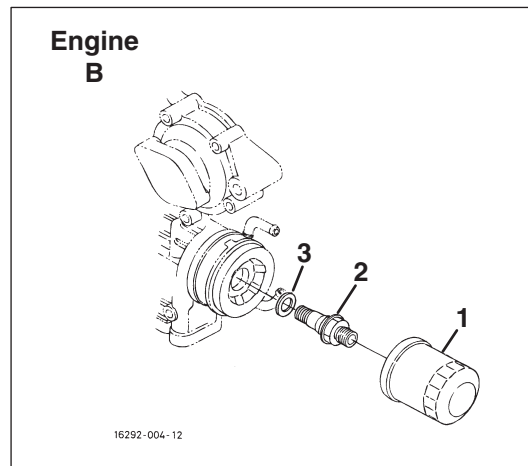

6.1 Oil Filter

KUBOTA V1505-T-E3B

Engine	Item	Part No.	Qty.	Description	Serial Numbers/Notes
●	1	4177262	1	Oil Filter	
B	2	5003615	1	Connector	
B	3	5003616	1	Collar	

● - Used on All Engines

A - LF 3400/LF-3800 (V1505-E3B-TXRN-1)

B - LF 3400 Turbo/LF 3800 Turbo/LF 4675/LF 4577 (V1505-T-E3B-TXRN-1)

> Change from previous revision