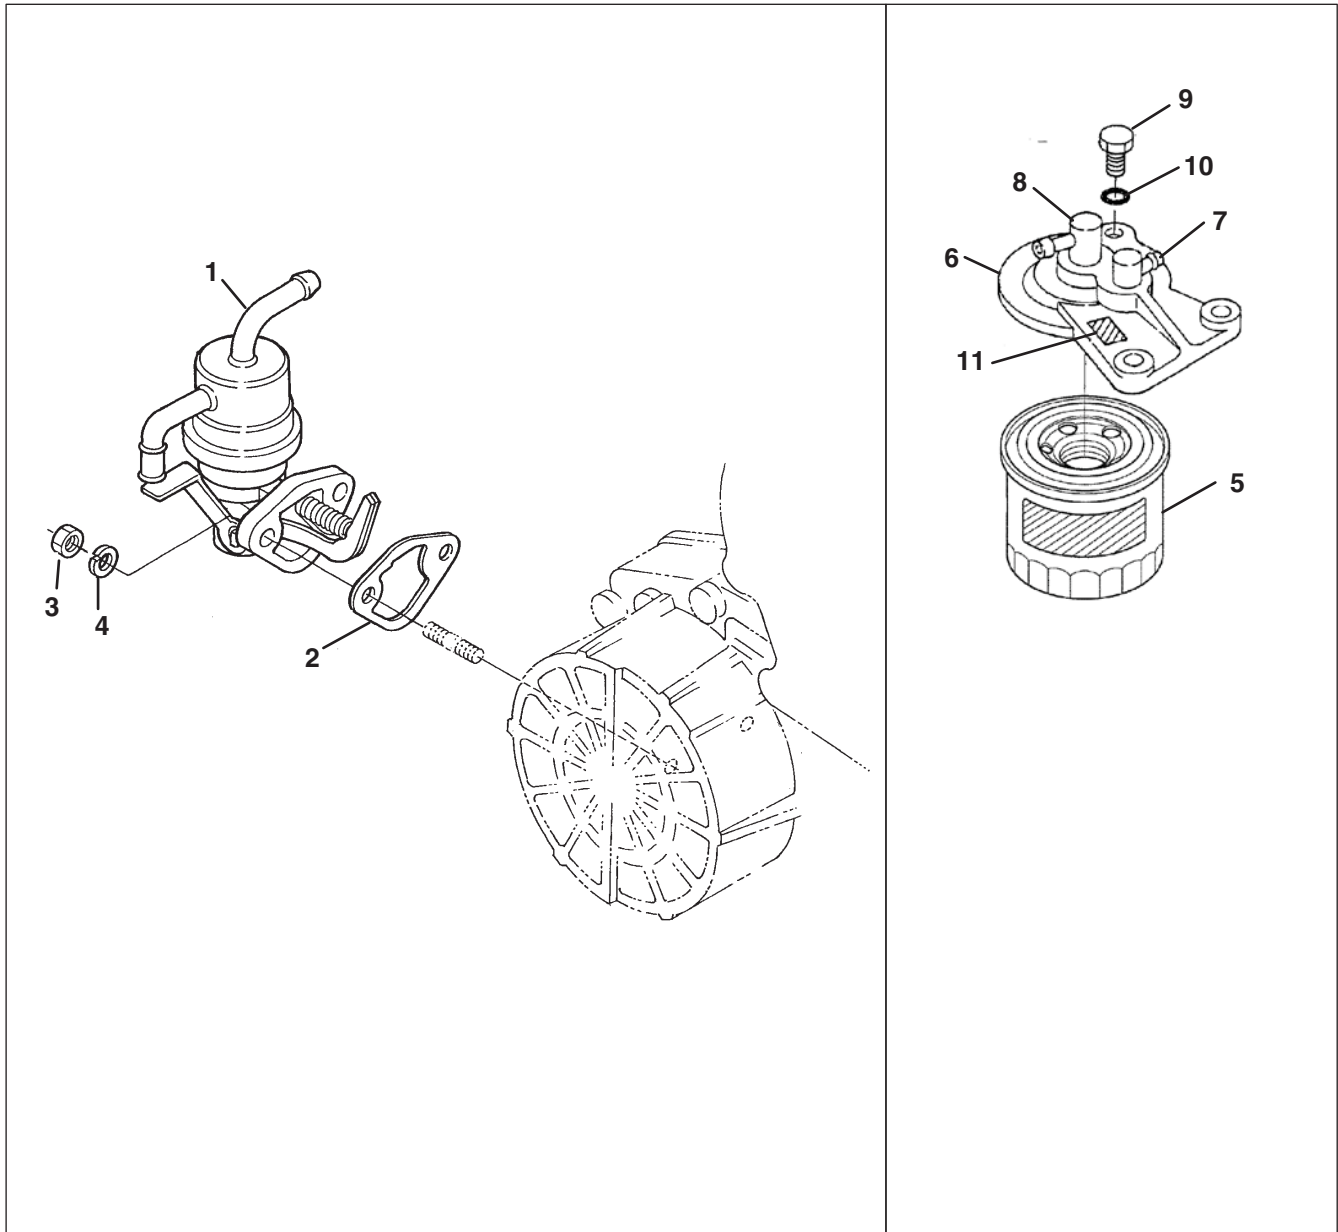

KUBOTA V1505-T-E3B

Engine	Item	Part No.	Qty.	Description	Serial Numbers/Notes
●	1	557292	1	Assy Pump, Fuel	
●	2	5001922	1	Gasket, Fuel Pump	
●	3	550395	2	Nut	
●	4	5001160	2	Washer, Spring	
●		5001189	1	Assy Filter, Fuel	
●	5	2500809	1	• Element, Filter	
●	6	2501023	1	• Assy Cover, Filter	
●	7	557357	1	• • Joint, Pipe	
●	8	557358	1	• • Joint, Pipe	
●	9	2501024	1	• Plug, Filter Breather	
●	10	2501025	1	• O Ring	
●	11	2501026	1	• Mark, Form	

● - Used on All Engines

A - LF 3400/LF-3800 (V1505-E3B-TXRN-1)

B - LF 3400 Turbo/LF 3800 Turbo/LF 4675/LF 4577 (V1505-T-E3B-TXRN-1)

> Change from previous revision