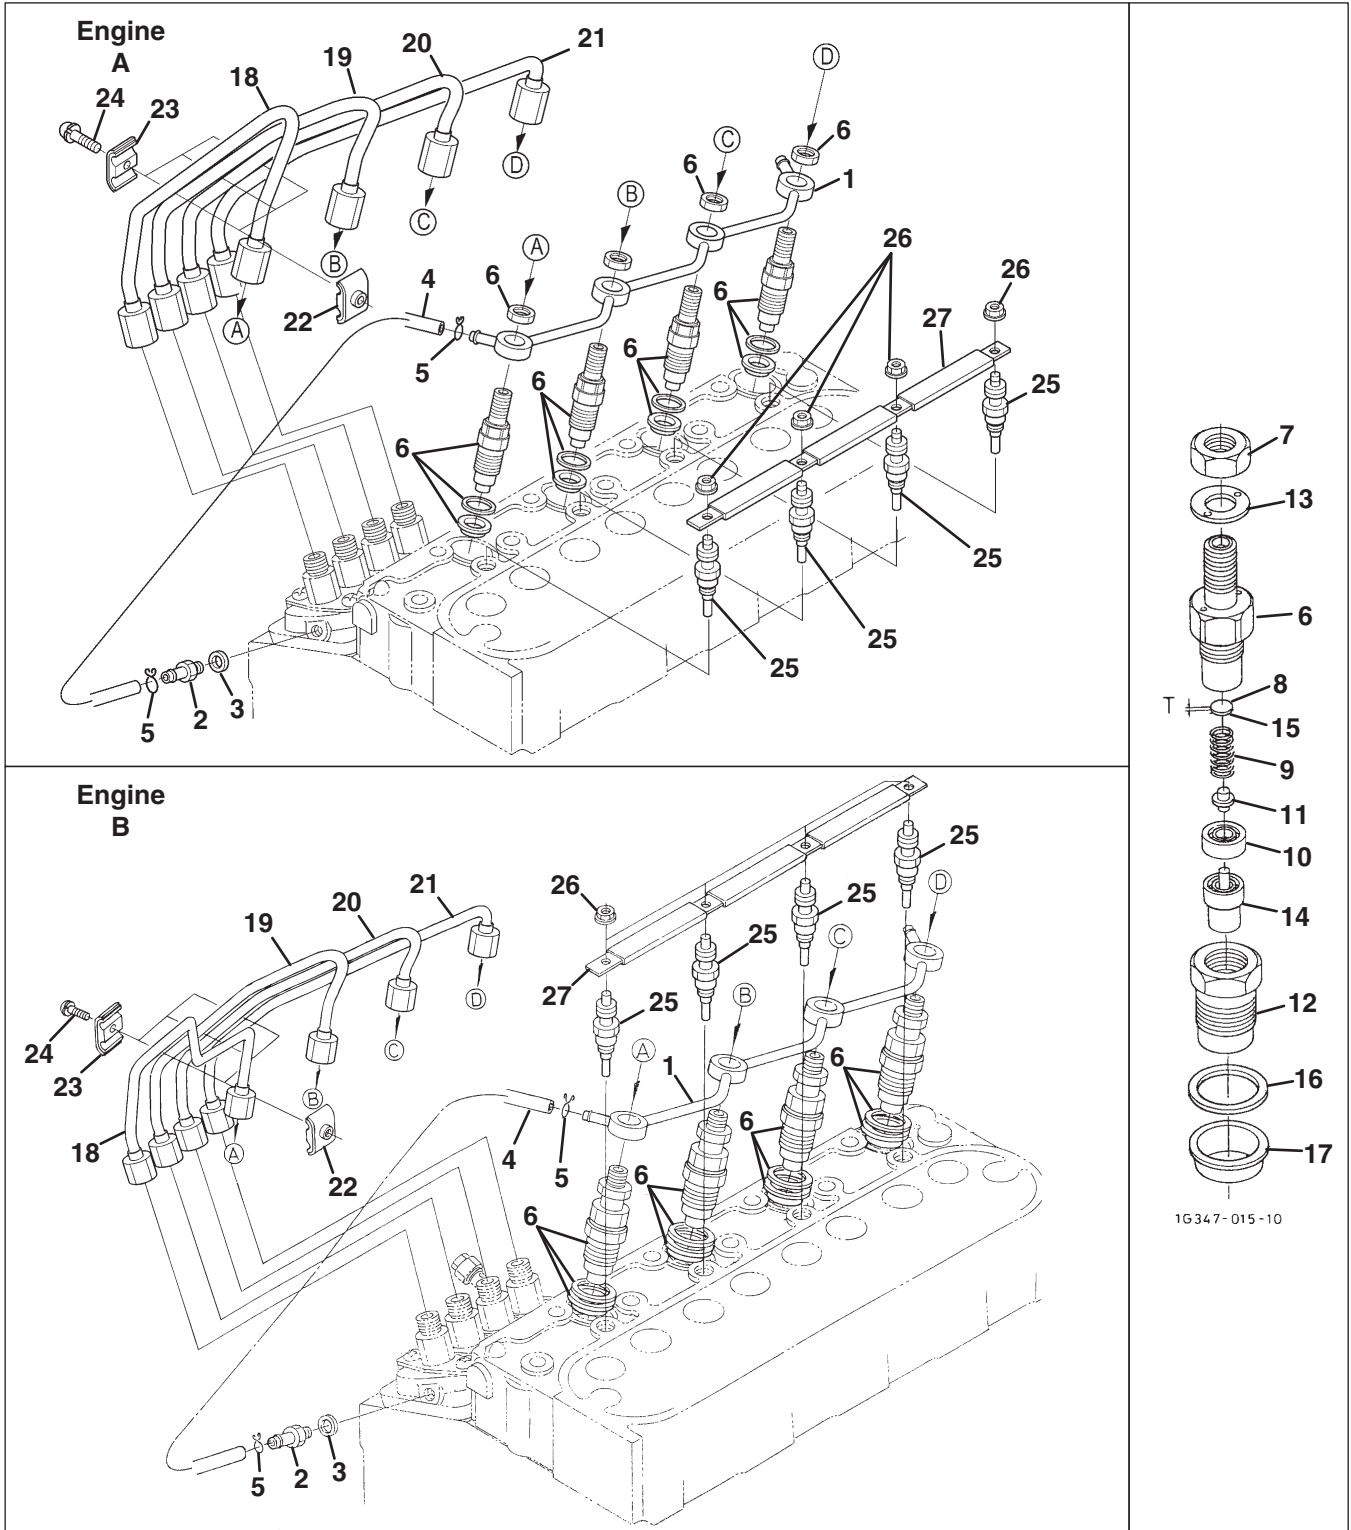

17.1 Nozzle Holder and Glow Plug

KUBOTA V1505-T-E3B

Engine	Item	Part No.	Qty.	Description	Serial Numbers/Notes
ABC	1	557914	1	Assy Pipe, Over Flow	
●	2	554037	1	Screw, Air Bleeder	
●	3	553143	1	Gasket	
●	4	554022	1	Assy Pipe, Over Flow	
●		4177275	1	• Pipe, Fuel Over Flow	
●	5	553105	2	• Clip,pipe	
●	6	4177276	4	Kit Holder, Nozzle	
●	7	5001224	1	• Nut	
●	8	5001220	1	• Washer, Adjusting	
●	9	5001219	1	• Spring, Nozzle	
●	10	5001222	1	• Spacer, Distance	
●	11	5001218	1	• Push Rod	
●	12	5001221	1	• Nut, Nozzle	
●	13	5001225	1	• Washer, Plain	
●	14	4177277	1	• Piece, Nozzle	
●		5001226	1	• Assy Washer, Adjust	
●	15	5001227	1	• • Washer, Adjusting	0.10 mm
●	15	5001228	1	• • Washer, Adjusting	0.20 mm
●	15	5001229	1	• • Washer, Adjusting	0.30 mm
●	15	5001230	1	• • Washer, Adjusting	0.40 mm
●	15	5001231	1	• • Washer, Adjusting	0.50 mm
●	15	5001232	1	• • Washer, Adjusting	0.52 mm
●	15	5001233	1	• • Washer, Adjusting	0.54 mm
●	15	5001234	1	• • Washer, Adjusting	0.56 mm
●	15	5001235	1	• • Washer, Adjusting	0.58 mm
●	15	5001236	1	• • Washer, Adjusting	0.80 mm
●	16	554051	1	• Gasket	
●	17	557352	1	• Seal,heat	
A	18	5000901	1	Pipe, Injection	
B	18	2809975	1	Pipe, Injection	
●	19	5000902	1	Pipe, Injection	
●	20	5000903	1	Pipe, Injection	
●	21	5000904	1	Pipe, Injection	
●	22	554054	2	Clamp, Pipe	
●	23	554055	2	Clamp, Pipe	
●	24	550401	2	Screw, With Washer	
ABC	25	4177227	3	Glow Plug	
DE	25	5002743	3	Glow Plug	
●	26	5001152	3	• Nut, Flange	
●	27	557917	1	Cord, Glow Plug	

● - Used on All Engines

A - LF 3400/LF-3800 (V1505-E3B-TXRN-1)

B - LF 3400 Turbo/LF 3800 Turbo/LF 4675/LF 4577 (V1505-T-E3B-TXRN-1)

> Change from previous revision