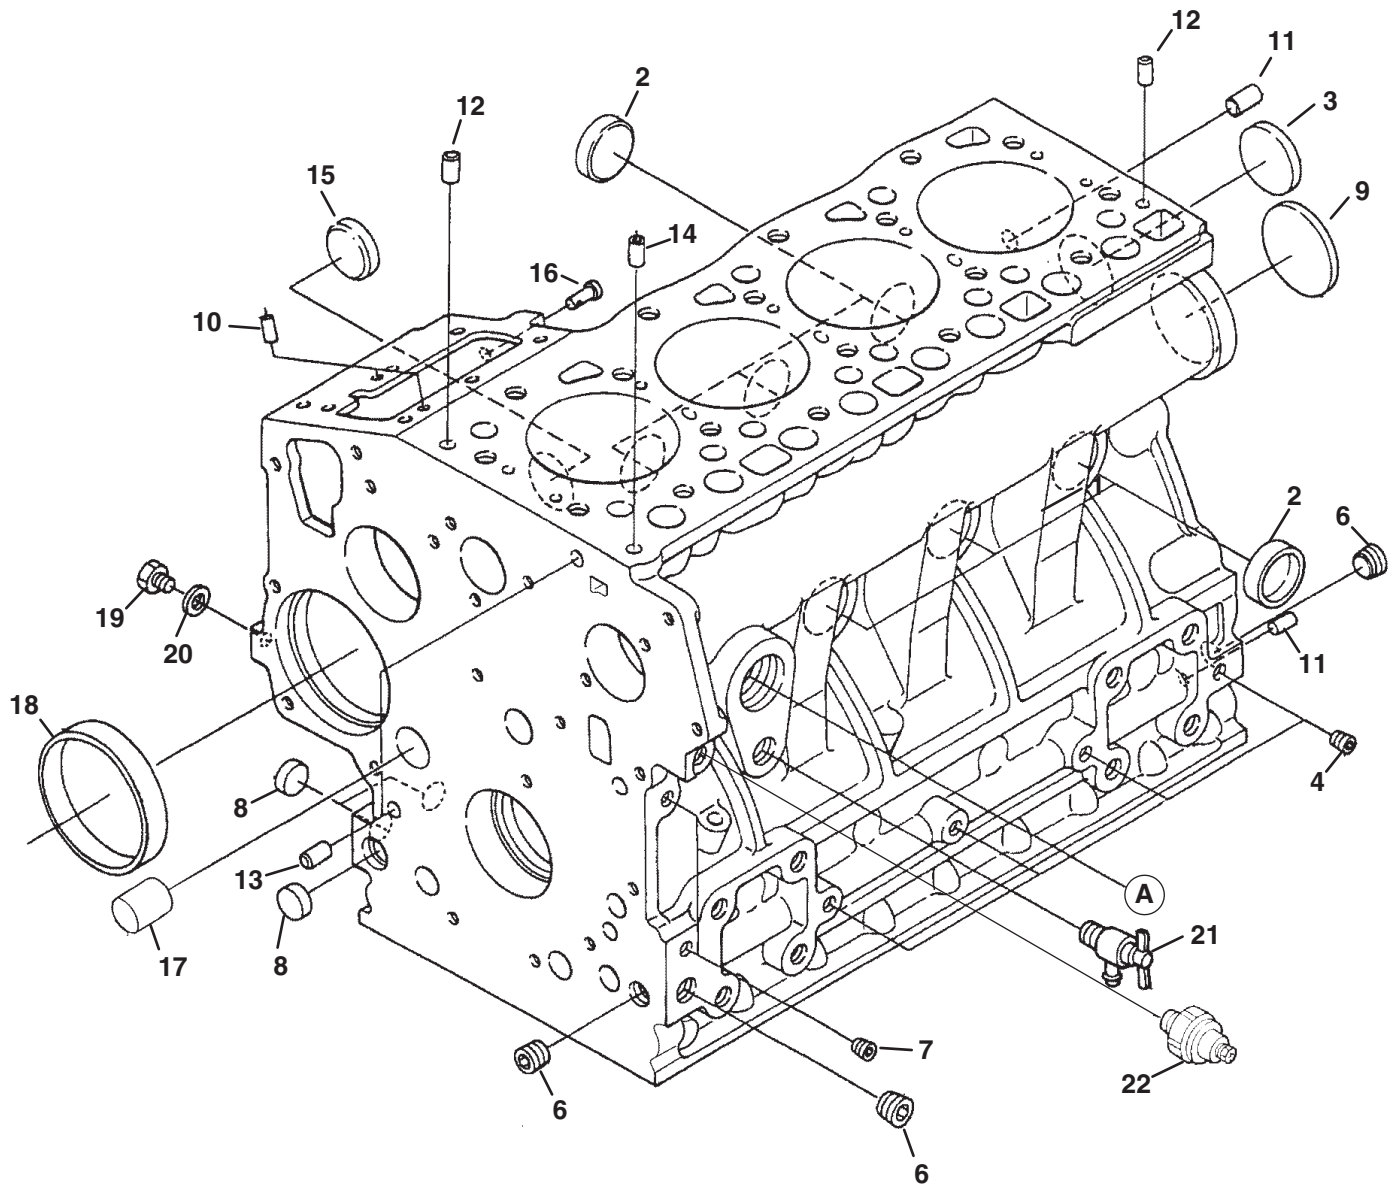

# KUBOTA V1505-T-E3B

Engine	Item	Part No.	Qty.	Description	Serial Numbers/Notes
A	1	4177220	1	Comp. Crankcase	
B	1	4177228	1	Comp. Crankcase	
●	2	553911	6	• Cap, Sealing	
●	3	552977	1	• Cap, Sealing	
●	4	552978	4	• Plug	
A	5	2500874	1	• Plug	
B	5	5002800	1	• Joint, Drain Pipe	
●	6	2500875	3	• Plug	
●	7	552950	2	• Plug	
●	8	5001308	3	• Plug, Expansion	
●	9	2500877	1	• Plug, Expansion	
●	10	553857	2	• Pin, Straight	
●	11	550424	2	• Pin, Straight	
●	12	2500878	2	• Pin, Straight	
●	13	550543	2	• Pin, Pipe	
●	14	2500879	1	• Pin, Pipe	
●	15	2500880	1	• Plug	
●	16	2500881	1	• Pin, Start Spring	
●	17	2500882	1	• Plug	
●	18	2500883	1	• Bush, Governor Gear	
●	19	552957	1	• Plug	
●	20	552958	1	• Gasket	
●	21	554084	1	Assy Cock, Drain	
●	22	554018	1	Switch, Oil	