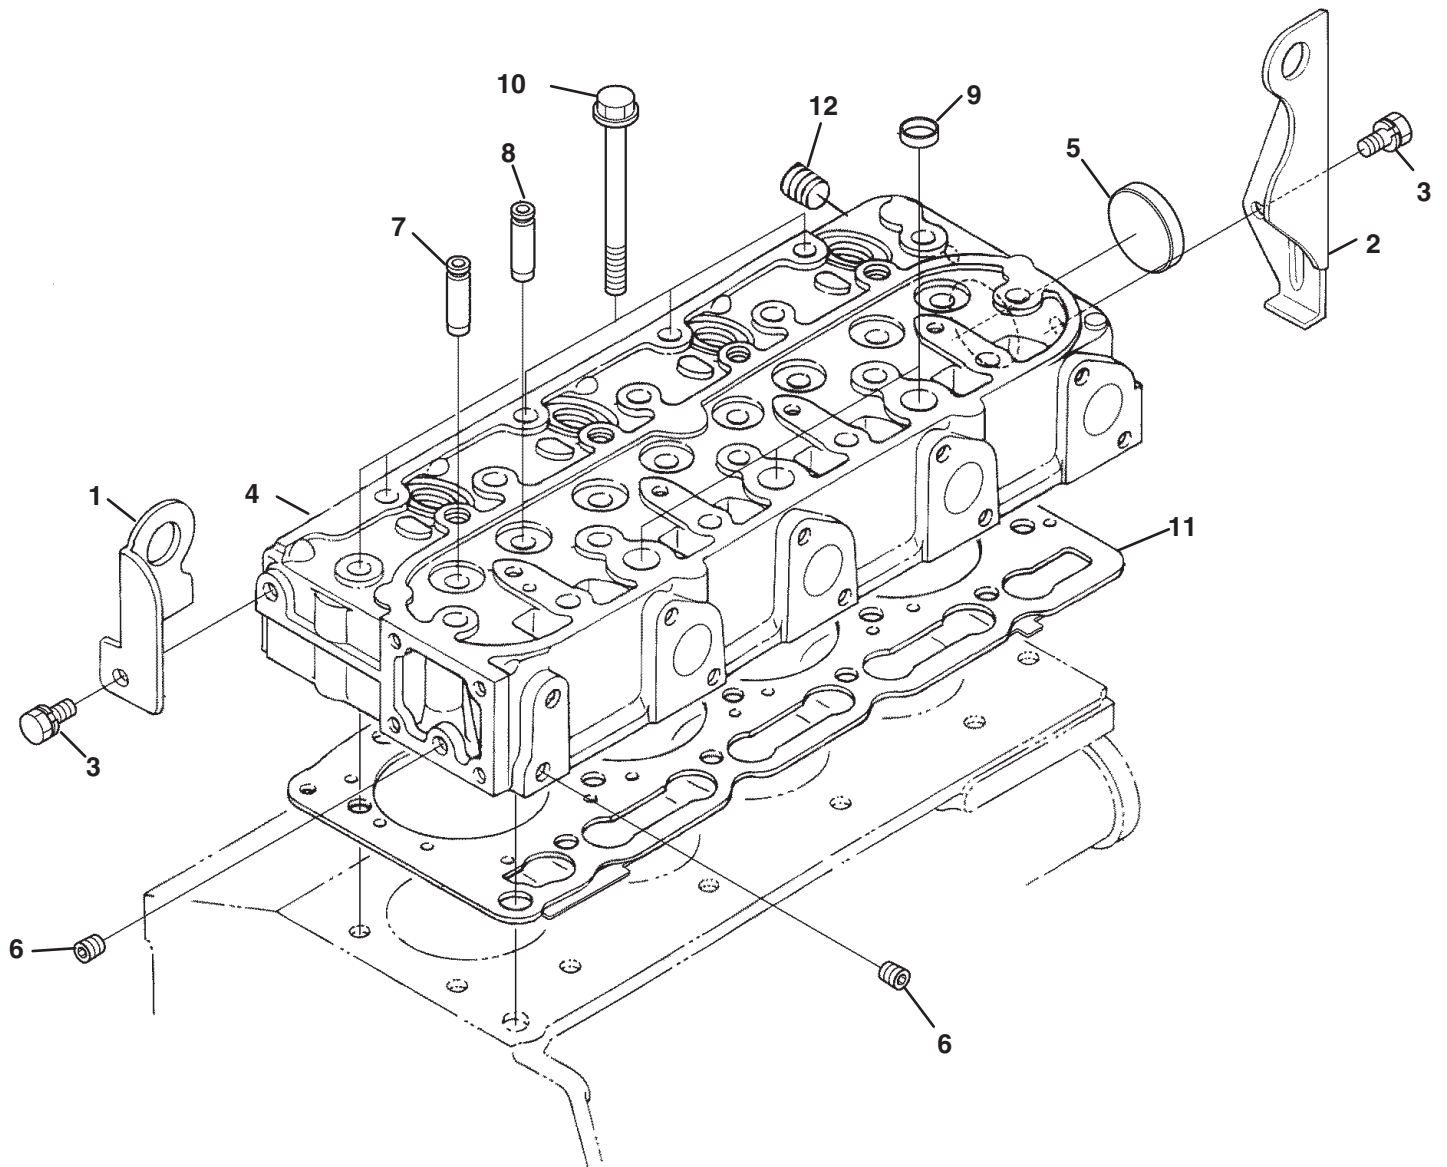

3.1 Cylinder Head

KUBOTA V1505-T-E3B

Engine	Item	Part No.	Qty.	Description	Serial Numbers/Notes
●	1	2500886	1	Hook, Engine	
●	2	2500887	1	Hook, Engine	
●	3	594330	2	Bolt	
A	4	4177221	1	Comp. Cylinder Head	
B	4	4177229	1	Comp. Cylinder Head	
●	5	550673	1	• Cap, Sealing	
●	6	552978	2	• Plug	
●	7	4145830	4	• Guide, Inlet Valve	
●	8	4145831	4	• Guide, Exhaust Valve	
●	9	2500888	2	• Cap, Sealing	
●	10	2500889	18	Bolt, Cylinder Head	
●	11	4177261	1	Gasket, Cylinder Head	
●	12	554115	1	Plug	

● - Used on All Engines

A - LF 3400/LF-3800 (V1505-E3B-TXRN-1)

B - LF 3400 Turbo/LF 3800 Turbo/LF 4675/LF 4577 (V1505-T-E3B-TXRN-1)

> Change from previous revision