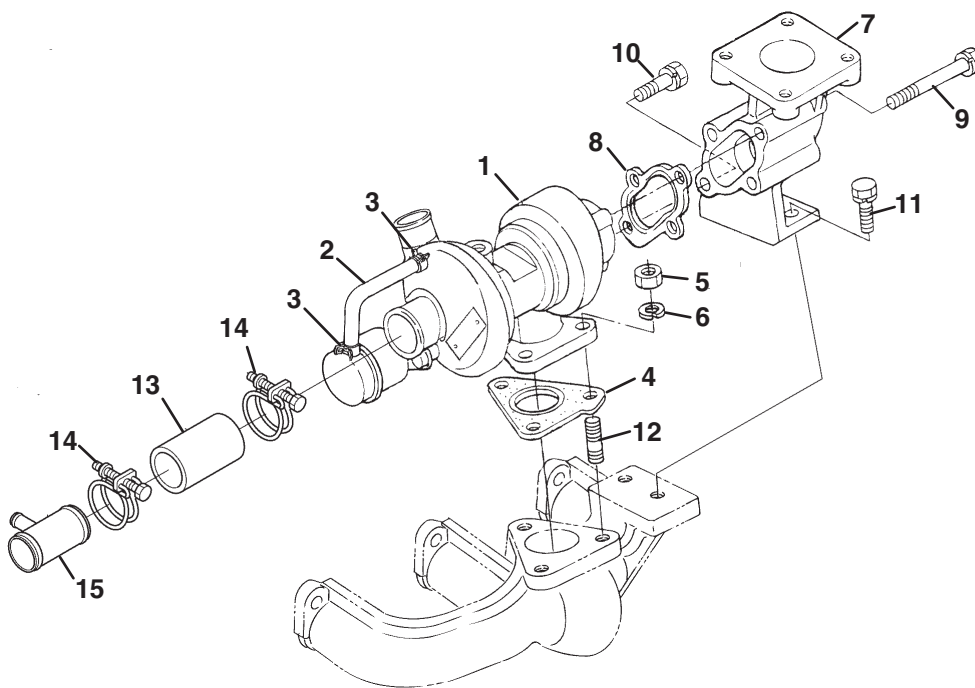

1J993-018-10

KUBOTA V1505-T-E3B

Engine	Item	Part No.	Qty.	Description	Serial Numbers/Notes
B	1	4177245	1	Assy Turbo Charger	
B	2	4177246	1	• Assy Hose	
B	3	4177247	2	• • Clamp, Hose	
B	4	5002750	1	Gasket	
B	5	550398	3	Nut	
B	6	550409	3	Washer, Spring	
B	7	2810896	1	Flange, Muffler	
B	8	5002749	1	Gasket	
B	9	5003482	3	Bolt	
B	10	5003283	1	Bolt	
B	11	550379	2	Bolt	
B	12	4134402	3	Stud	
B	13	4177248	1	Tube, Inlet Turbo	
B	14	4177249	2	Band	
B	15	4177250	1	Pipe, Inlet Breather	

● - Used on All Engines

A - LF 3400/LF-3800 (V1505-E3B-TXRN-1)

B - LF 3400 Turbo/LF 3800 Turbo/LF 4675/LF 4577 (V1505-T-E3B-TXRN-1)

> Change from previous revision