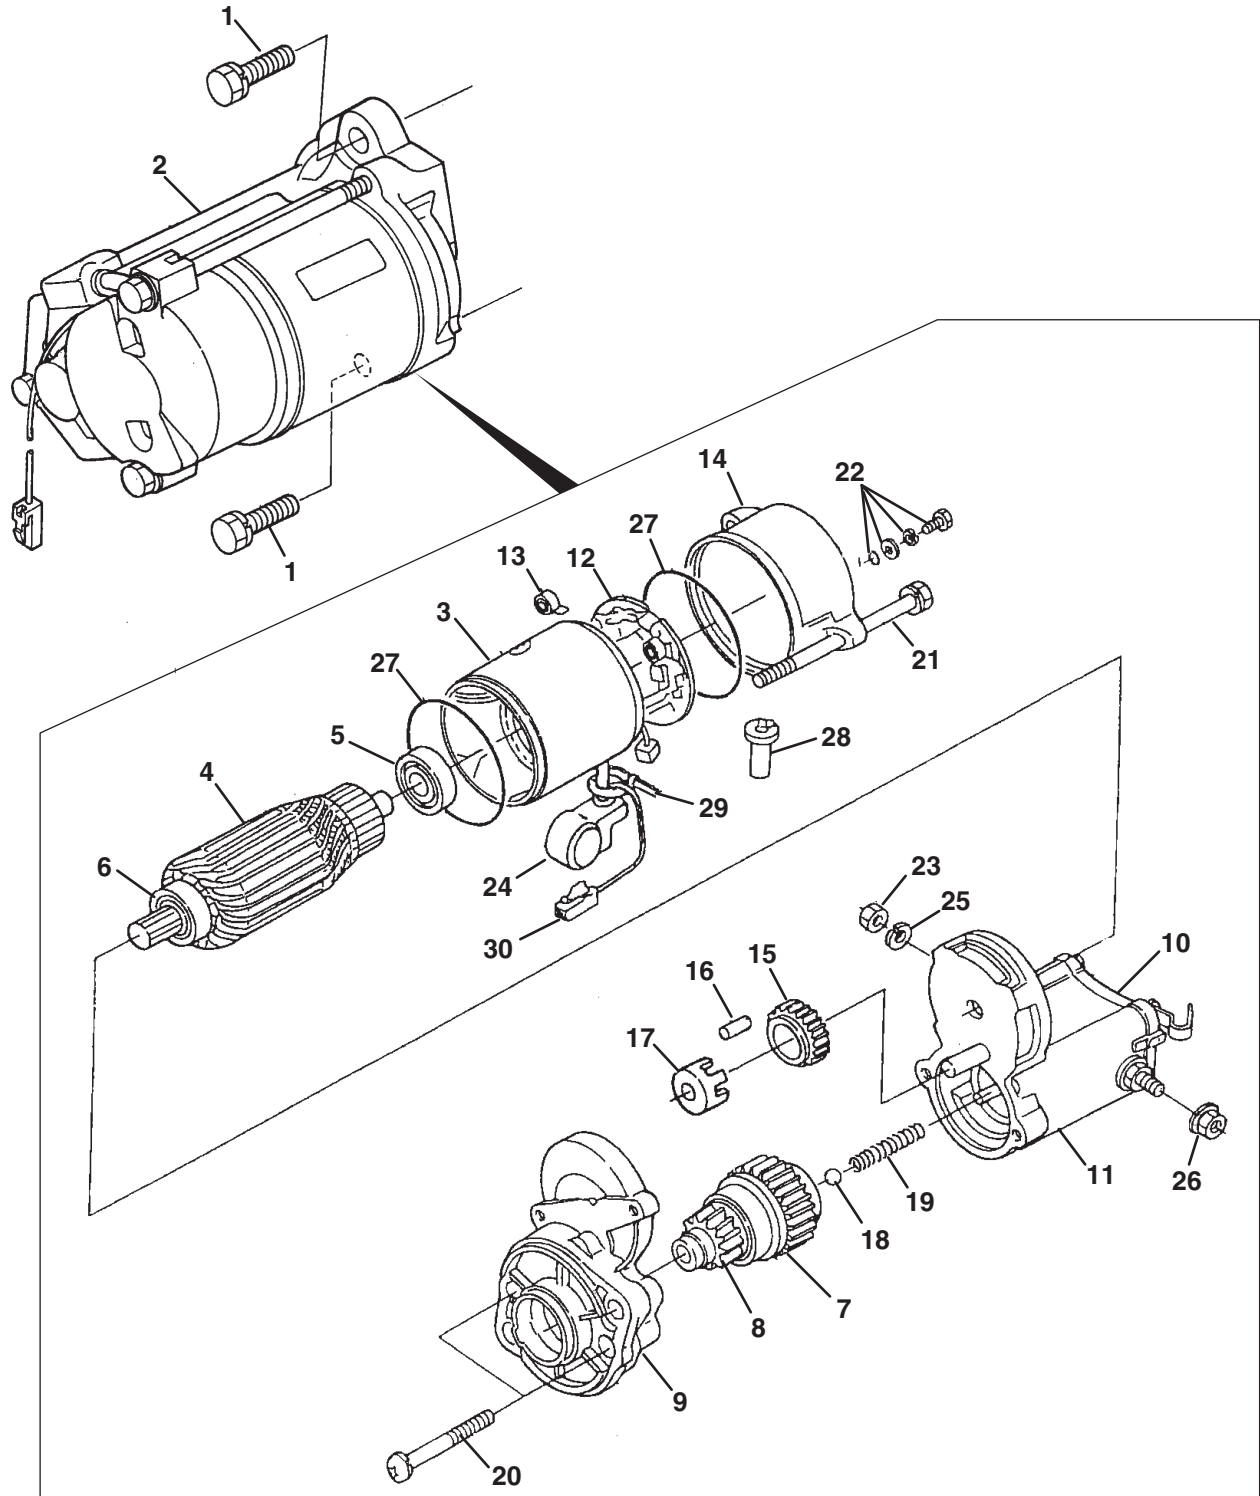

21.1 Starter

KUBOTA V1505-T-E3B

Engine	Item	Part No.	Qty.	Description	Serial Numbers/Notes
●	1	2500960	2	Bolt	
●	2	557888	1	Assy Starter	
●	3	557890	1	• Yoke	
●	4	557891	1	• Armature	
●	5	557893	1	• Bearing	
●	6	557892	1	• Bearing	
●	7	557894	1	• Assy Clutch	
●	8	557895	1	• Pinion, Bevel	
●	9	557896	1	• Assy Housing	
●	10	557897	1	• Assy Switch, Magnetic	
●	11	4145832	1	• Assy Cover	
●	12	557898	1	• Assy Holder, Brush	
●	13	557899	4	• Spring, Brush	
●	14	557900	1	• Assy Frame, End	
●	15	2810751	1	• Gear	
●	16	557902	5	• Roller	
●	17	557903	1	• Retainer	
●	18	557904	1	• Ball	
●	19	557905	1	• Spring	
●	20	557906	2	• Bolt	
●	21	557907	2	• Bolt, Through	
●	22	557908	2	• Assy Bolt	
●	23	557912	1	• Nut, Hexagon	
●	24	557910	1	• Cover	
●	25	557911	1	• Washer, Spring	
●	26	557909	1	• Nut, Hexagon	
●	27	5001244	2	• O Ring	
●	28	5003301	1	• Pipe, drain	
●	29	557913	1	• Cord, Stop Solenoid	
●	30	5001292	1	• Band, Cover	

● - Used on All Engines

A - LF 3400/LF-3800 (V1505-E3B-TXRN-1)

B - LF 3400 Turbo/LF 3800 Turbo/LF 4675/LF 4577 (V1505-T-E3B-TXRN-1)

> Change from previous revision