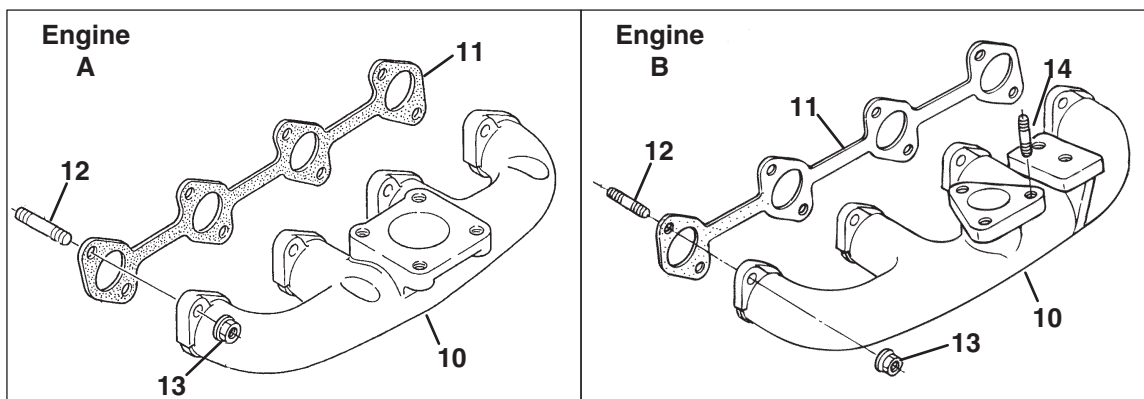

KUBOTA V1505-T-E3B

Engine	Item	Part No.	Qty.	Description	Serial Numbers/Notes
A	1	4185842	1	Assy Manifold, Inlet	
B	1	2809979	1	Assy Manifold, Inlet	
A	2	2500911	1	Joint, Breather Pipe	
●	3	557878	1	Gasket, In-manifold	
●	4	550363	3	Bolt	
●	5	2500917	2	Bolt	
●	6	5001875	3	Bolt	
B	7	4177242	1	Hose, Inlet	
B	8	4177243	1	Clamp, Hose	
B	9	4177244	1	Clamp, Hose	
A	10	5003270	1	Manifold, Exhaust	
B	10	2809980	1	Manifold, Exhaust	
●	11	5001262	1	Gasket, Ex-manifold	
●	12	2500918	8	Stud	
●	13	2500919	8	Nut	
B	14	4134402	3	Stud	

● - Used on All Engines

A - LF 3400/LF-3800 (V1505-E3B-TXRN-1)

B - LF 3400 Turbo/LF 3800 Turbo/LF 4675/LF 4577 (V1505-T-E3B-TXRN-1)

> Change from previous revision