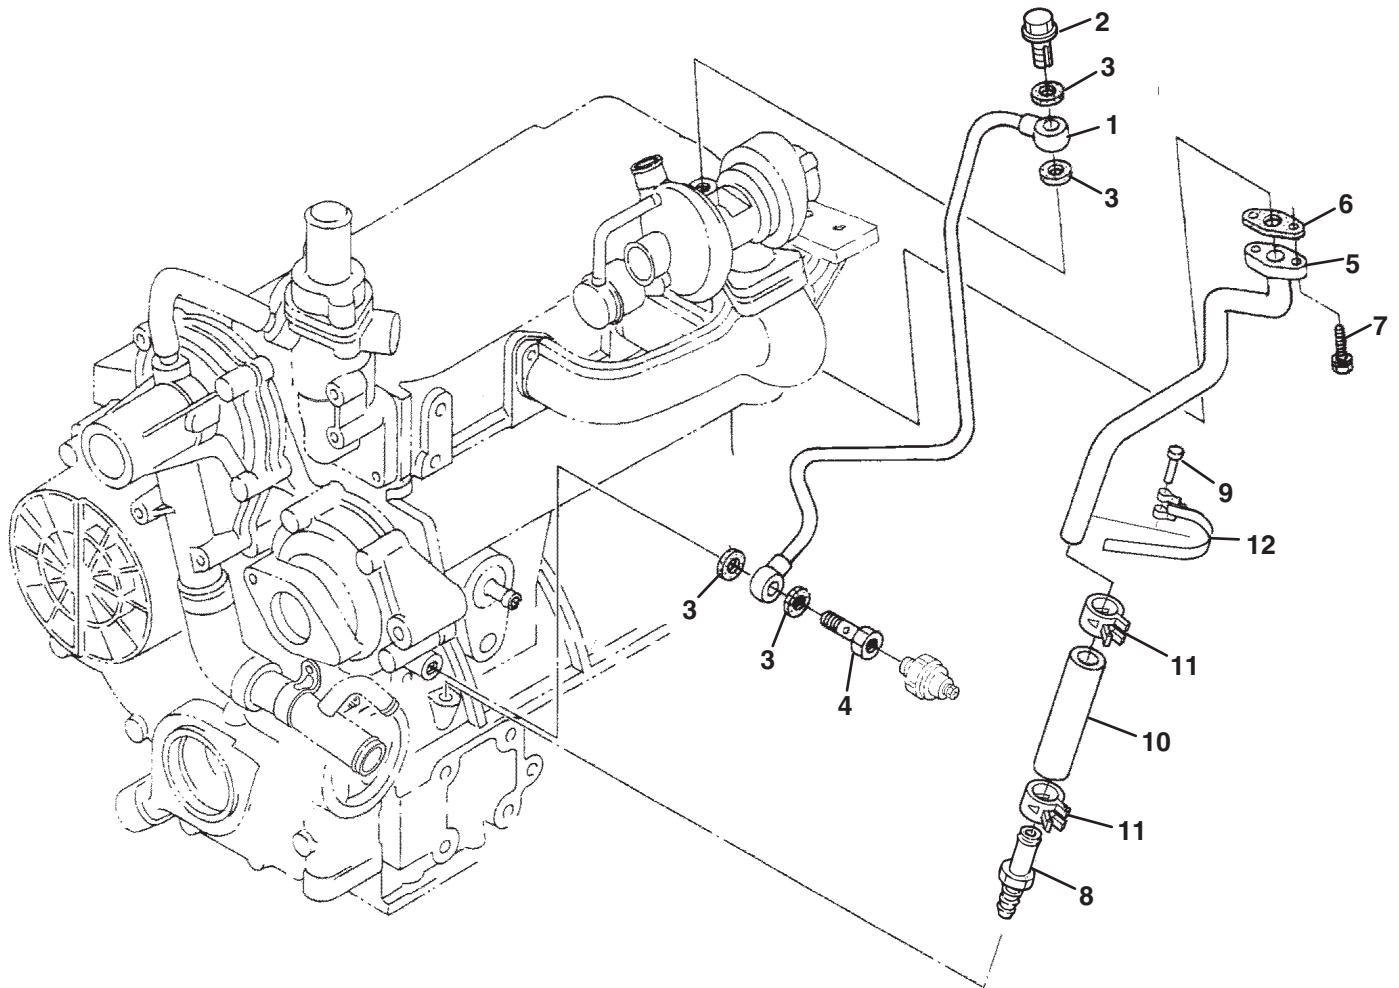

27.1 Turbo Charger Oil Pipes Turbo Engines

KUBOTA V1505-T-E3B

Engine	Item	Part No.	Qty.	Description	Serial Numbers/Notes
B	1	2809985	1	Comp. Pipe, Oil	
B	2	4134414	1	Bolt, Eye Joint	
B	3	2810775	4	Gasket	
B	4	2810825	1	Bolt, Eye Joint	
B	5	2809986	1	Comp. Pipe, Oil	
B	6	4138248	1	Gasket	
B	7	550363	2	Bolt	
B	8	2809987	1	Assy Pipe, Oil	
B	9	4138252	1	Pin, Band	
B	10	2810824	1	Pipe, Oil	
B	11	5003612	2	Clamp, Hose	
B	12	5003613	1	Clamp, Pipe	

● - Used on All Engines

A - LF 3400/LF-3800 (V1505-E3B-TXRN-1)

B - LF 3400 Turbo/LF 3800 Turbo/LF 4675/LF 4577 (V1505-T-E3B-TXRN-1)

> Change from previous revision