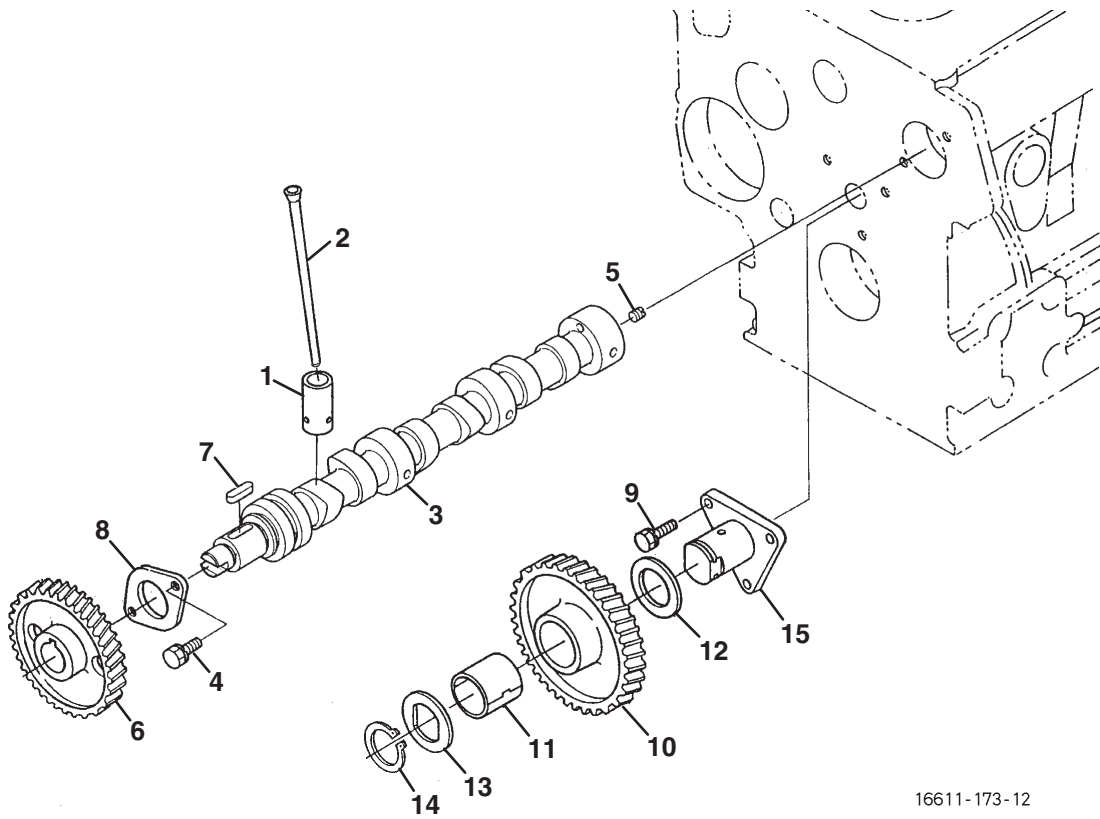

11.1 Camshaft and Idle Gear

KUBOTA V1505-T-E3B

Engine	Item	Part No.	Qty.	Description	Serial Numbers/Notes
●	1	4177265	8	Tappet	
●	2	2500939	8	Push Rod	
●	3	4177266	1	Assy Camshaft	
●	4	550362	2	• Bolt	
●	5	553067	1	• Screw, Set	
●	6	2500940	1	• Gear, Cam	
●	7	553860	1	• Key, Feather	
●	8	2500941	1	• Stopper, Camshaft	
●	9	550362	3	Bolt	
●	10	2500942	1	Comp Gear, Idle	
●	11	2500943	1	• Bush, Idle Gear	
●	12	2500944	1	Collar, Idle Gear	
●	13	2500945	1	Collar, Idle Gear	
●	14	2500946	1	Cir Clip, Idle Gear	
●	15	2500947	1	Shaft, Idle Gear	

● - Used on All Engines

A - LF 3400/LF-3800 (V1505-E3B-TXRN-1)

B - LF 3400 Turbo/LF 3800 Turbo/LF 4675/LF 4577 (V1505-T-E3B-TXRN-1)

> Change from previous revision