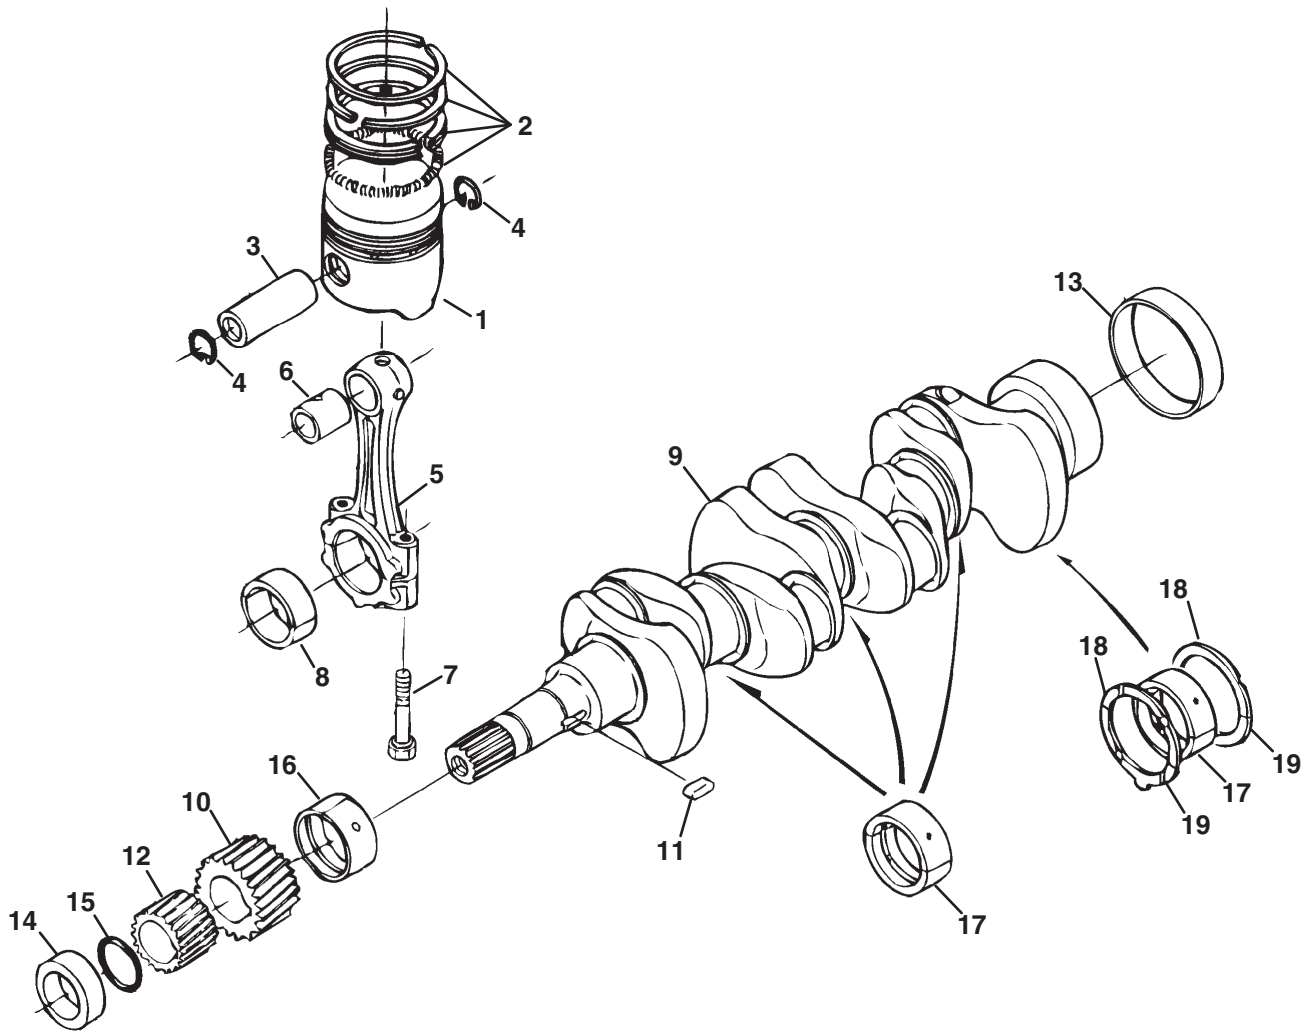

9.1 Piston and Crankshaft

KUBOTA V1505-T-E3B

Engine	Item	Part No.	Qty.	Description	Serial Numbers/Notes
A	1	5000892	4	Piston	STD
B	1	5002740	4	Piston	STD
A	1	557883	4	Piston	+0.50 mm
B	1	2809959	4	Piston	+0.50 mm
●	2	5002741	4	Assy Piston Ring	STD
●	2	2809960	4	Assy Piston Ring	+0.50 mm
●	3	2500831	4	Pin, Piston	
●	4	2500832	8	Cir Clip, Piston Pin	
ABC	5	4177226	4	Assy Rod, Connecting	
DE	5	5002742	4	Assy Rod, Connecting	
●	6	2500949	4	Bush, Piston Pin	
●	7	2500950	8	Bolt, Connecting Rod	
ABC	8	2500834	4	Metal, Crankpin	STD Set
DE	8	2809961	4	Metal, Crankpin	STD Set
ABC	8	2500951	4	Metal, Crankpin	-0.20 mm Set
DE	8	2809962	4	Metal, Crankpin	-0.20 mm Set
ABC	8	2500825	4	Metal, Crankpin	-0.40 mm Set
DE	8	2809963	4	Metal, Crankpin	-0.40 mm Set
●	9	557886	1	Comp. Crankshaft	
●	10	2500954	1	Gear, Crank	
●	11	2500955	1	Key	
●	12	2500953	1	Gear, Oil Pump Drive	
●	13	555567	1	Sleeve, Crankshaft	
●	14	2500957	1	Collar, Crankshaft	
●	15	2809964	1	Ring	
ABC	16	2500836	1	Metal, Crankshaft	STD Set
DE	16	2809965	1	Metal, Crankshaft	STD Set
ABC	16	2500841	1	Metal, Crankshaft	-0.20 mm Set
DE	16	2809966	1	Metal, Crankshaft	-0.20 mm Set
ABC	16	2500842	1	Metal, Crankshaft	-0.40 mm Set
DE	16	2809967	1	Metal, Crankshaft	-0.40 mm Set
●	17	REF	4	Metal, Crankshaft	See 8.1
●	18	553093	2	Metal, Side	STD Set
●	18	2500812	2	Metal, Side	-0.20 mm Set
●	18	2500813	2	Metal, Side	-0.40 mm Set
●	19	553094	2	Metal, Side	STD Set
●	19	2500868	2	Metal, Side	-0.20 mm Set
●	19	2500869	2	Metal, Side	-0.40 mm Set

● - Used on All Engines

A - LF 3400/LF-3800 (V1505-E3B-TXRN-1)

B - LF 3400 Turbo/LF 3800 Turbo/LF 4675/LF 4577 (V1505-T-E3B-TXRN-1)

> Change from previous revision