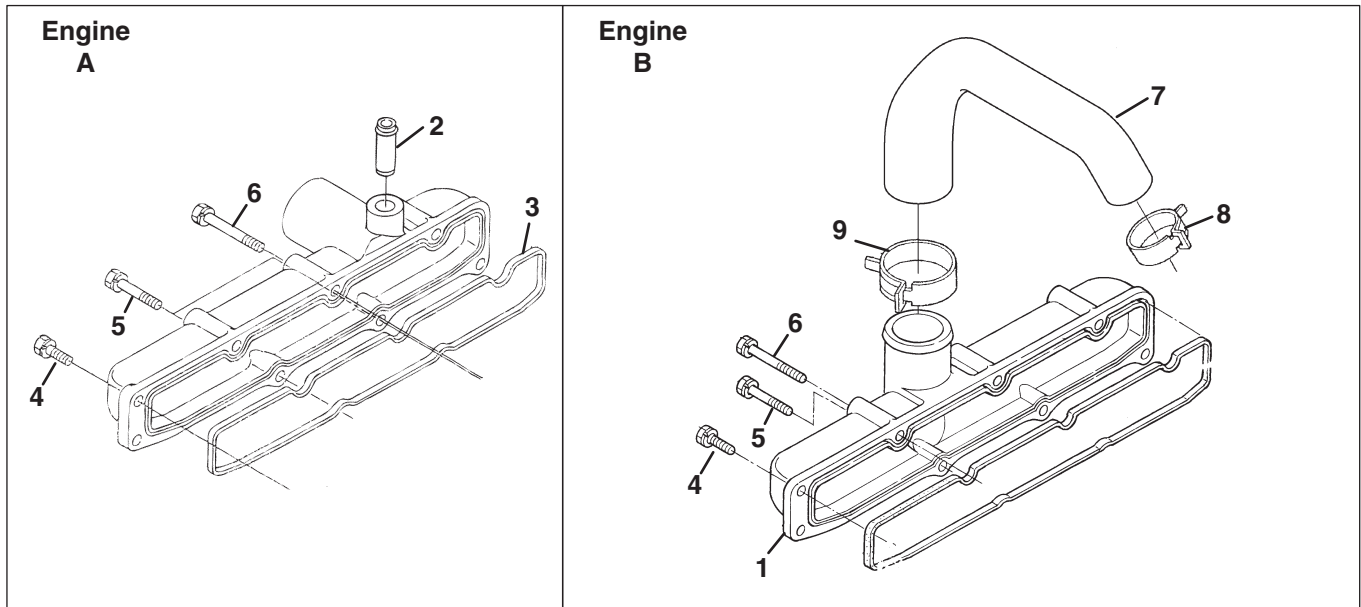

KUBOTA V1505-T-E3B

Engine	Item	Part No.	Qty.	Description	Serial Numbers/Notes
A	1	4185842	1	Assy Manifold, Inlet	
B	1	2809979	1	Assy Manifold, Inlet	
A	2	2500911	1	Joint, Breather Pipe	
●	3	557878	1	Gasket, In-manifold	
●	4	550363	3	Bolt	
●	5	2500917	2	Bolt	
●	6	5001875	3	Bolt	
B	7	4177242	1	Hose, Inlet	
B	8	4177243	1	Clamp, Hose	
B	9	4177244	1	Clamp, Hose	
A	10	5003270	1	Manifold, Exhaust	
B	10	2809980	1	Manifold, Exhaust	
●	11	5001262	1	Gasket, Ex-manifold	
●	12	2500918	8	Stud	
●	13	2500919	8	Nut	
B	14	4134402	3	Stud	

● - Used on All Engines

A - LF 3400/LF-3800 (V1505-E3B-TXRN-1)

B - LF 3400 Turbo/LF 3800 Turbo/LF 4675/LF 4577 (V1505-T-E3B-TXRN-1)

> Change from previous revision