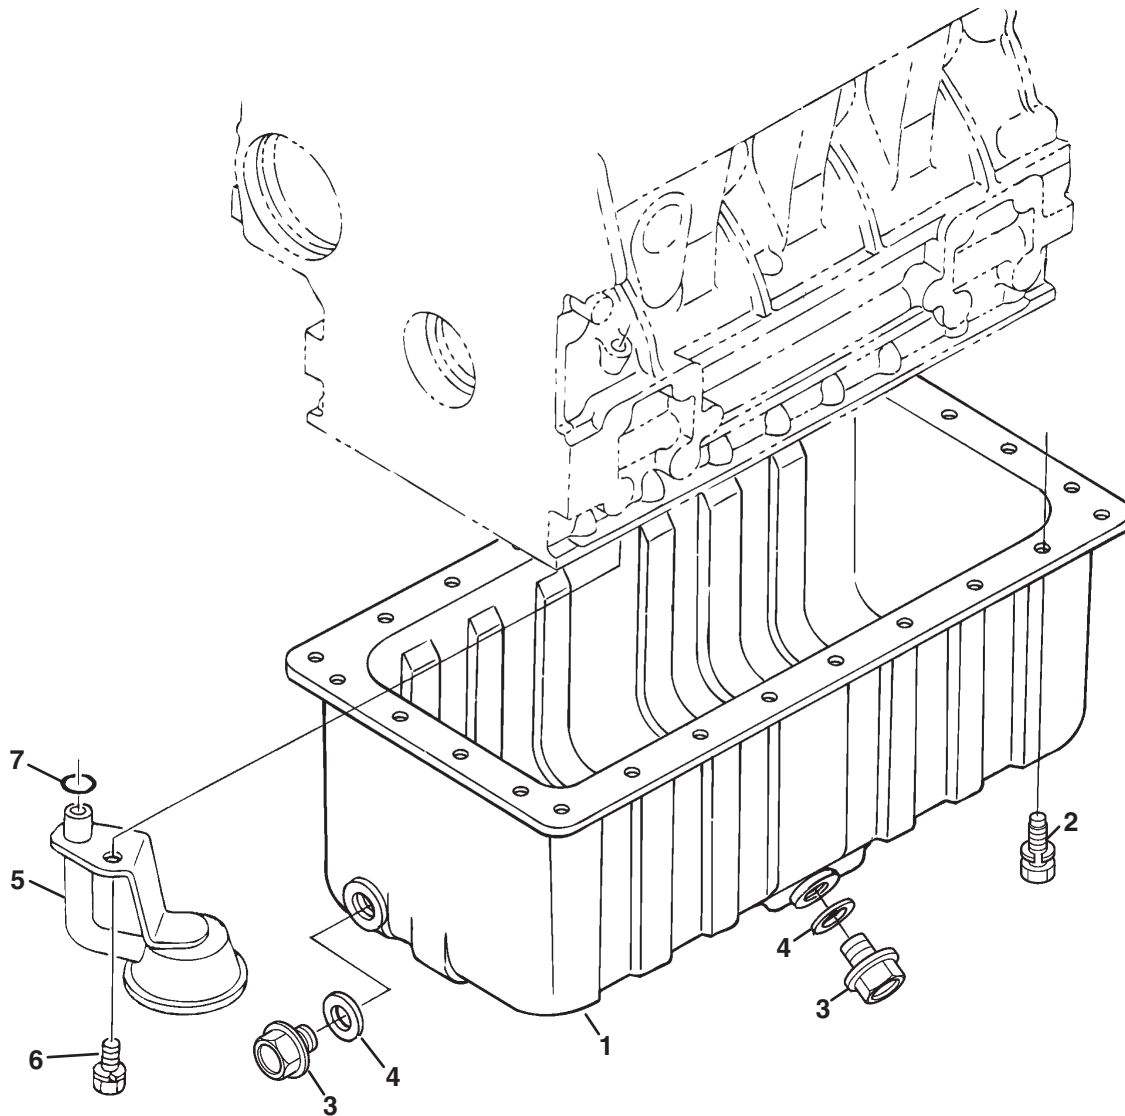

2.1 Oil Pan

KUBOTA V1505-T-E3B

Engine	Item	Part No.	Qty.	Description	Serial Numbers/Notes
●	1	2500822	1	Comp. Oil Pan	
●	2	4165443	26	Bolt	
●	3	4177260	2	Plug, Drain	
●	4	2500811	2	Gasket	
●	5	5002954	1	Filter, Oil	
●	6	550376	1	Bolt	
●	7	553855	1	O Ring	

● - Used on All Engines

A - LF 3400/LF-3800 (V1505-E3B-TXRN-1)

B - LF 3400 Turbo/LF 3800 Turbo/LF 4675/LF 4577 (V1505-T-E3B-TXRN-1)

> Change from previous revision