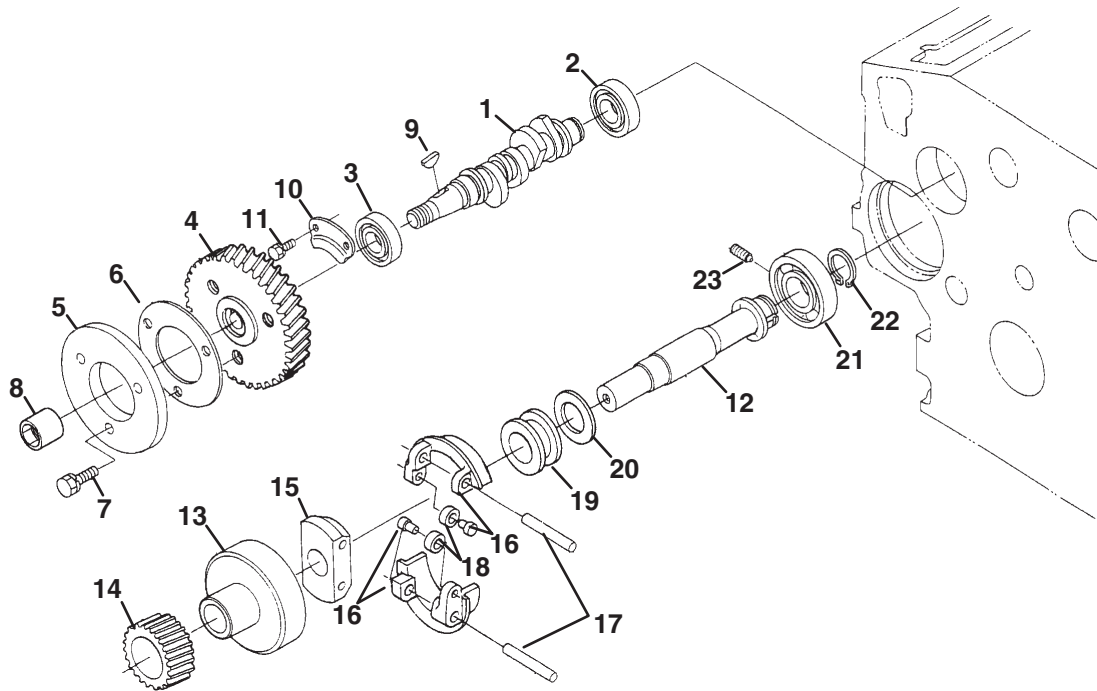

KUBOTA V1505-T-E3B

Engine	Item	Part No.	Qty.	Description	Serial Numbers/Notes
●	1	5000896	1	Camshaft, Fuel	
●	2	4165622	1	Bearing, Ball	
●	3	4165623	1	Bearing, Ball	
●	4	2500968	1	Gear, Injection Pump	
●	5	2500965	1	Cam, Fuel	
●	6	5001244	1	Washer	
●	7	550363	3	Bolt	
●	8	2500966	1	Nut	
●	9	2500967	1	Key, Woodruff	
●	10	2500969	1	Stopper, Fuel.c/shaft	
●	11	550362	2	Bolt	
●	12	557933	1	Assy Shaft, Governor	
		5003289	1	Shaft, Governor	
●	13	5001247	1	Holder, Governor Gear	
●	14	2500972	1	Gear, Governor	
●	15	2500973	1	Holder, Gov. Weight	
●	16	5001246	2	Comp. Weight, Governor	
●	17	2500975	2	Shaft, Gov. Weight	
●	18	5001314	2	Roller	
●	19	2500976	1	Sleeve, Governor	
●	20	5001147	1	Washer, Thrust	
●	21	4165624	1	Bearing, Ball	
●	22	2500979	1	Cir Clip, Gov. Shaft	
●	23	2500980	1	Screw, Set	

● - Used on All Engines

A - LF 3400/LF-3800 (V1505-E3B-TXRN-1)

B - LF 3400 Turbo/LF 3800 Turbo/LF 4675/LF 4577 (V1505-T-E3B-TXRN-1)

> Change from previous revision