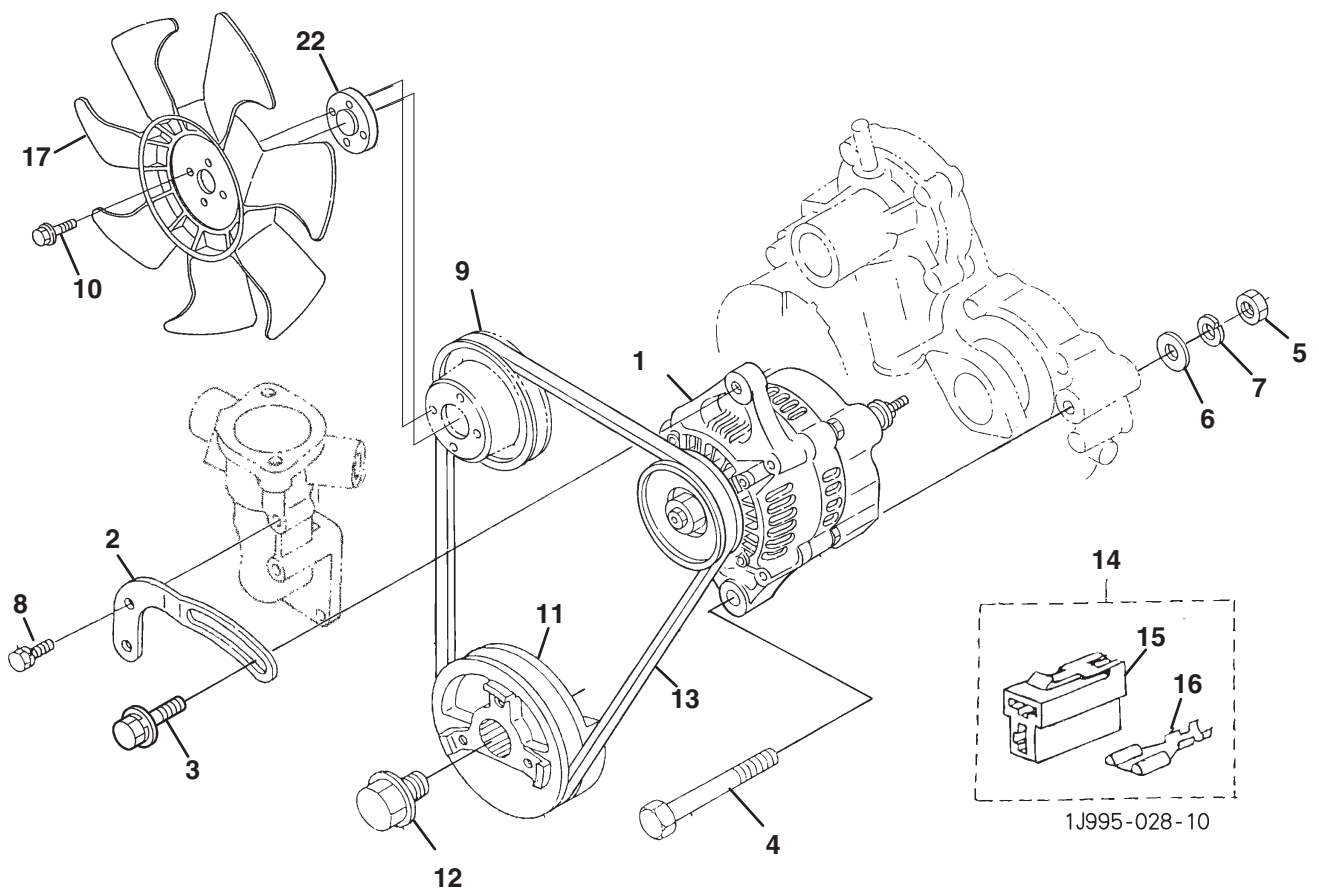

19.1 Alternator and Pulleys

KUBOTA V1505-T-E3B

Engine	Item	Part No.	Qty.	Description	Serial Numbers/Notes
●	1	2810354	1	Assy Alternator	
●	2	557941	1	Stay, Dynamo	
●	3	4134321	1	Bolt	
●	4	557942	1	Bolt	
●	5	594348	1	Nut	
●	6	594350	1	Washer, Plain	
●	7	5001160	1	Washer, Spring	
●	8	550362	1	Bolt	
●	9	2501014	1	Pulley, Fan	
●	10	5003269	4	Bolt, Flange	
●	11	5003082	1	Pulley, Fan Drive	
●	12	2501017	1	Bolt, Fan Drive	
●	13	5001284	1	V Belt	
●	14	557981	1	Coupler	
●	15	5003298	1	Connector	
●	16	5003299	2	Terminal	
●	17	5002776	1	Fan	

● - Used on All Engines

A - LF 3400/LF-3800 (V1505-E3B-TXRN-1)

B - LF 3400 Turbo/LF 3800 Turbo/LF 4675/LF 4577 (V1505-T-E3B-TXRN-1)

> Change from previous revision