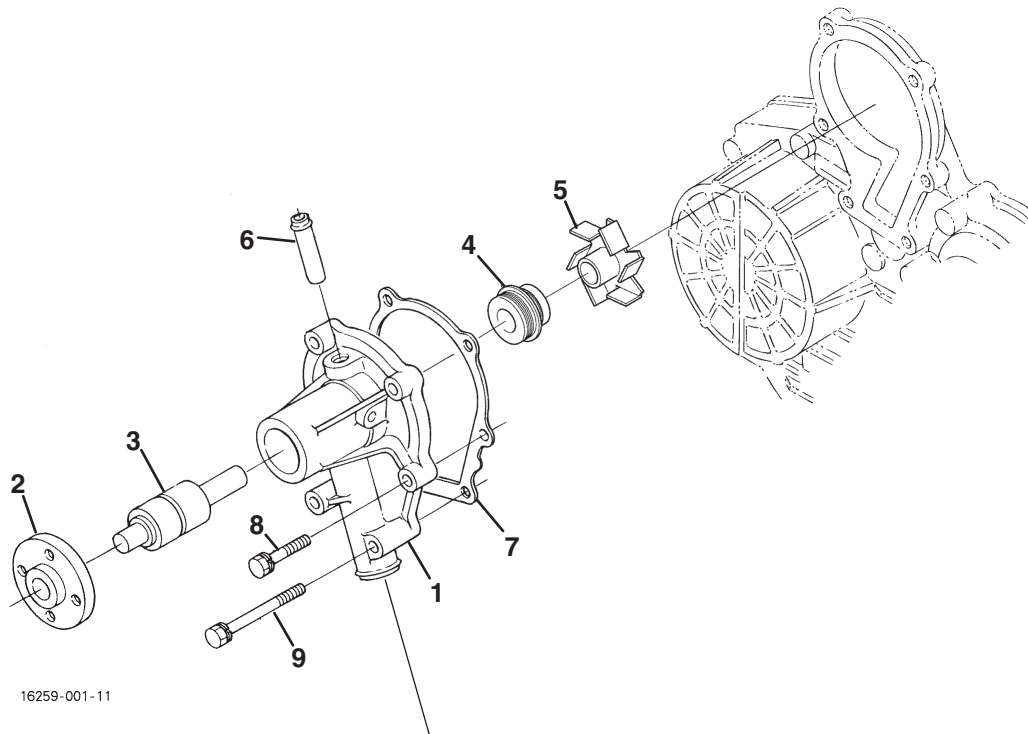

23.1 Water Pump

16259-001-11