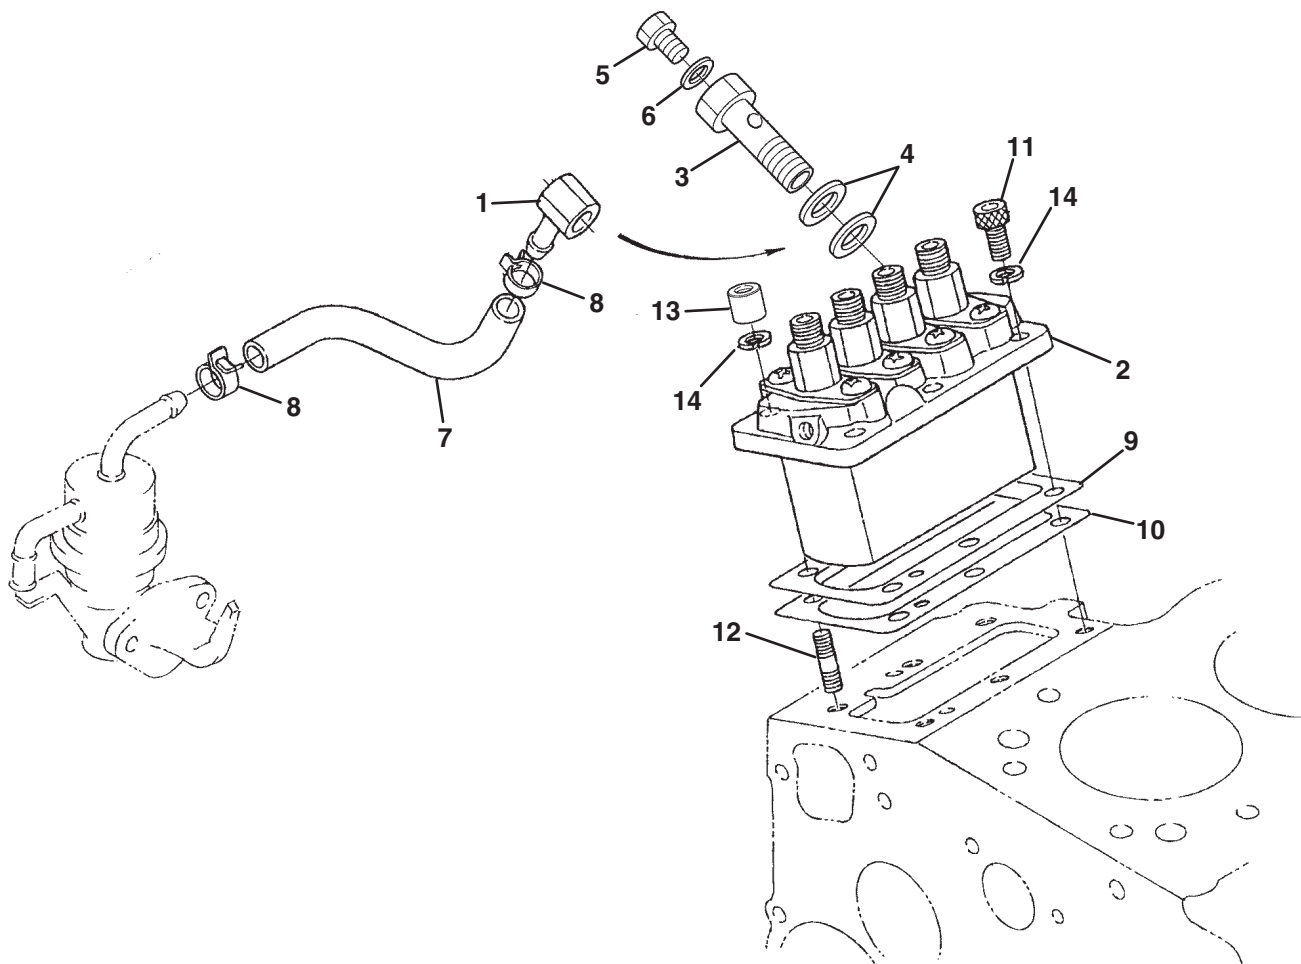

14.1 Injection Pump

KUBOTA V1505-T-E3B

Engine	Item	Part No.	Qty.	Description	Serial Numbers/Notes
●	1	2500961	1	Joint, Eye	
●	2	5000895	1	Assy Pump, Injection	
●	3	5001215	1	• Bolt, Joint	
●	4	554116	2	• Gasket	
●	5	554036	1	• Screw	
●	6	554117	1	• Gasket	
●	7	557923	1	Assy Pipe, Fuel	
●	8	2501029	2	Clip	
●	9	4177272	1	Shim, Injection Pump	0.175 mm
●	9	5000887	1	Shim, Injection Pump	0.200 mm
●	9	5000907	1	Shim, Injection Pump	0.250 mm
●	10	5001119	1	Shim, Injection Pump	0.300 mm
●	10	4177273	1	Shim, Injection Pump	0.350 mm
●	11	553848	2	Bolt, Hex-soc-hd	
●	12	554099	2	Stud	
●	13	554104	2	Nut	
●	14	5001160	4	Washer, Spring	

● - Used on All Engines

A - LF 3400/LF-3800 (V1505-E3B-TXRN-1)

B - LF 3400 Turbo/LF 3800 Turbo/LF 4675/LF 4577 (V1505-T-E3B-TXRN-1)

> Change from previous revision