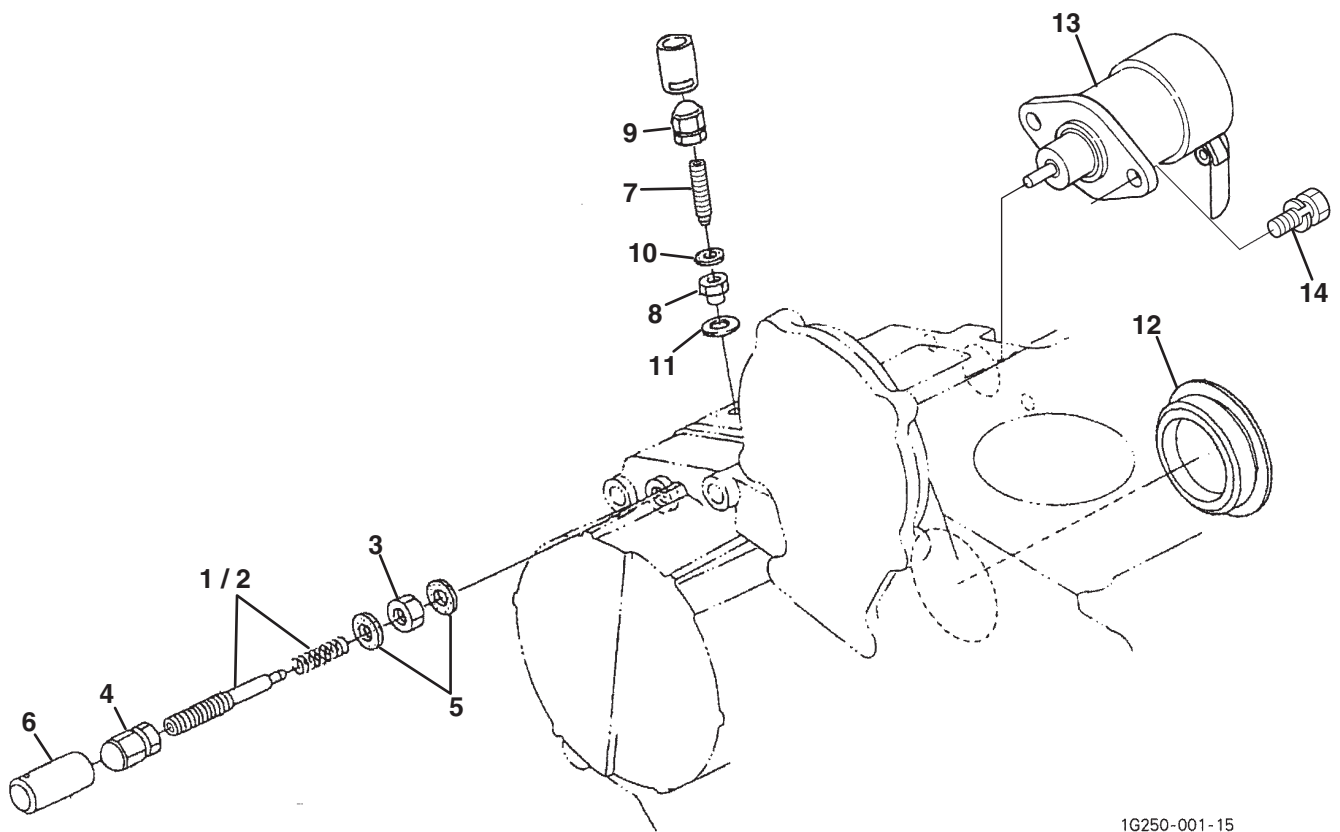

13.1 Idle Apparatus

1G250-001-15

KUBOTA V1505-T-E3B

Engine	Item	Part No.	Qty.	Description	Serial Numbers/Notes
●	1	557934	1	Apparatus, Idling	
●	2	5001257	1	Assy Bolt, Adjustment	
●	3	5002018	1	Nut	
●	4	4177269	1	Nut	
●	5	553143	2	Gasket	
●	6	4165442	1	Cap	
●	7	2500987	1	Bolt, Adjusting	
●	8	4177270	1	Nut, Lock	
●	9	4177271	1	Nut	
●	10	553143	1	Gasket	
●	11	4145906	1	Gasket	
●	12	5001275	1	Cover, Hydraulic Pump	
●	13	2811021	1	Assy Solenoid, Stop	
●	14	550361	2	Bolt	

● - Used on All Engines

A - LF 3400/LF-3800 (V1505-E3B-TXRN-1)

B - LF 3400 Turbo/LF 3800 Turbo/LF 4675/LF 4577 (V1505-T-E3B-TXRN-1)

> Change from previous revision