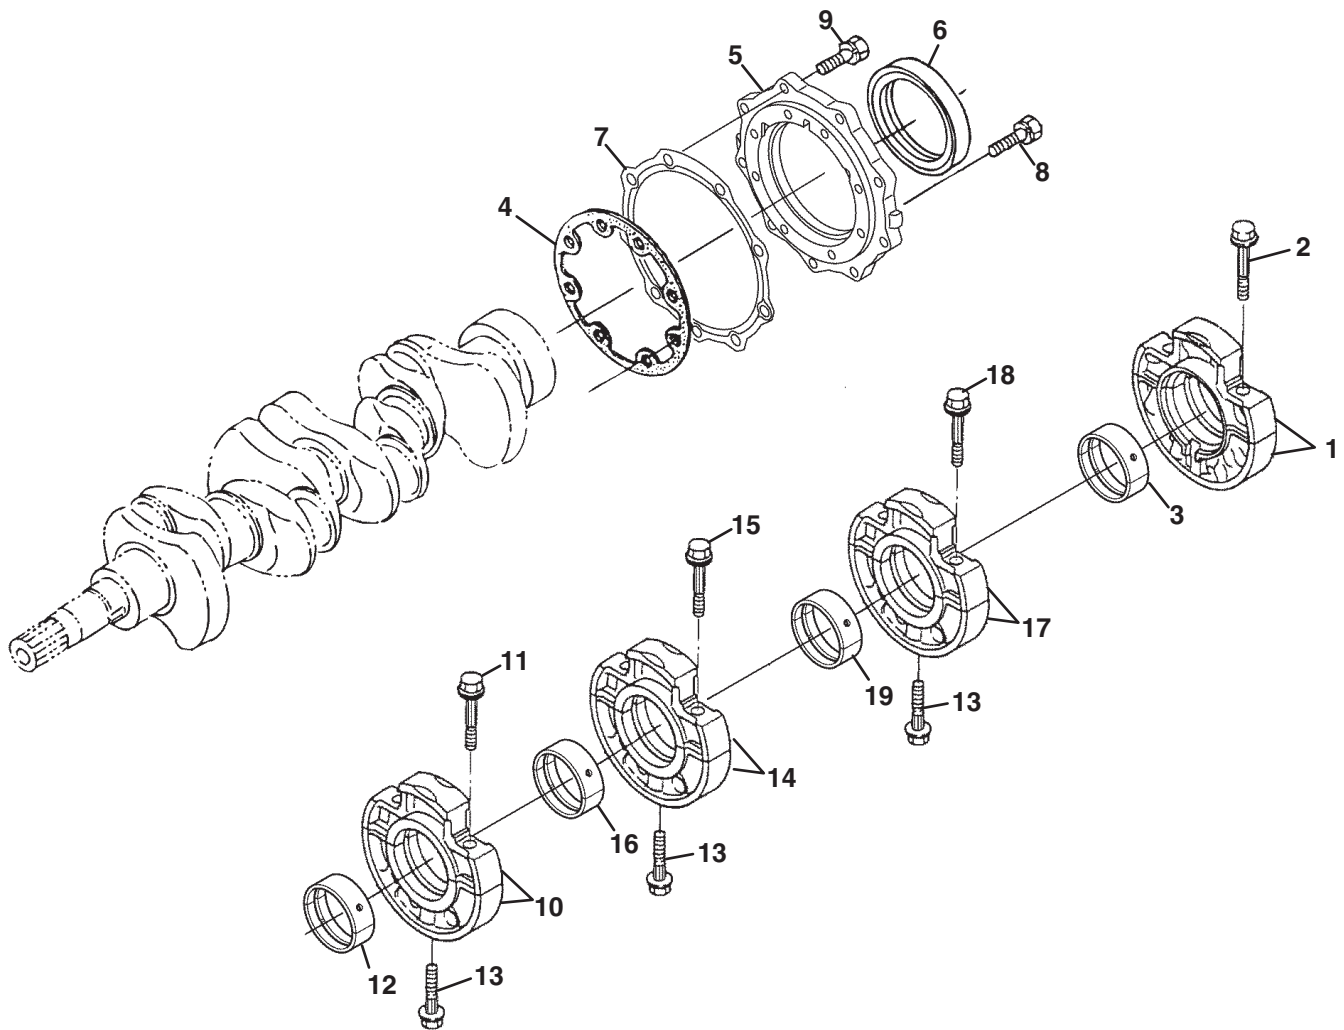

8.1 Main Bearing Case

KUBOTA V1505-T-E3B

Engine	Item	Part No.	Qty.	Description	Serial Numbers/Notes
●	1	4177263	1	Assy Brg. Case, Wheel	
●	2	2500905	2	• Bolt, Bearing Case	
●	3	2500838	1	• Metal, Crankshaft	STD Set
●	3	2500839	1	Metal, Crankshaft	-0.20 mm Set
●	3	2500840	1	Metal, Crankshaft	-0.40 mm Set
●	4	2500824	1	Gasket, Brg. Case	
●	5	5001241	1	Cover, Bearing Case	
●	6	2500825	1	Seal, Oil	
●	7	5001270	1	Gasket, Case Cover	
●	8	550365	8	Bolt	
●	9	550364	9	Bolt	
ABC	10	4177223	1	Assy Brg. Case, Main	
DE	10	4177237	1	Assy Brg. Case, Main	
●	11	2500905	2	• Bolt, Bearing Case	
ABC	12	2500837	1	• Metal, Crankshaft	STD Set
DE	12	2809968	1	• Metal, Crankshaft	STD Set
ABC	12	2500843	1	Metal, Crankshaft	-0.20 mm Set
DE	12	2809969	1	Metal, Crankshaft	-0.20 mm Set
ABC	12	2500844	1	Metal, Crankshaft	-0.40 mm Set
DE	12	2809970	1	Metal, Crankshaft	-0.40 mm Set
●	13	2500908	3	Bolt, Bearing Case	
ABC	14	4177224	1	Assy Brg. Case, Main	
DE	14	4177238	1	Assy Brg. Case, Main	
●	15	2500905	2	• Bolt, bearing Case	
ABC	16	2500837	1	• Metal, Crankshaft	STD Set
DE	16	2809968	1	• Metal, Crankshaft	STD Set
ABC	16	2500843	1	Metal, Crankshaft	-0.20 mm Set
DE	16	2809969	1	Metal, Crankshaft	-0.20 mm Set
ABC	16	2500844	1	Metal, Crankshaft	-0.40 mm Set
DE	16	2809970	1	Metal, Crankshaft	-0.40 mm Set
ABC	17	4177225	1	Assy Brg. Case, Main	
DE	17	4177240	1	Assy Brg. Case, Main	
●	18	2500905	2	• Bolt, bearing Case	
ABC	19	2500837	1	• Metal, Crankshaft	STD Set
DE	19	2809968	1	• Metal, Crankshaft	STD Set
ABC	19	2500843	1	Metal, Crankshaft	-0.20 mm Set
DE	19	2809969	1	Metal, Crankshaft	-0.20 mm Set
ABC	19	2500844	1	Metal, Crankshaft	-0.40 mm Set
DE	19	2809970	1	Metal, Crankshaft	-0.40 mm Set

● - Used on All Engines

A - LF 3400/LF-3800 (V1505-E3B-TXRN-1)

B - LF 3400 Turbo/LF 3800 Turbo/LF 4675/LF 4577 (V1505-T-E3B-TXRN-1)

> Change from previous revision