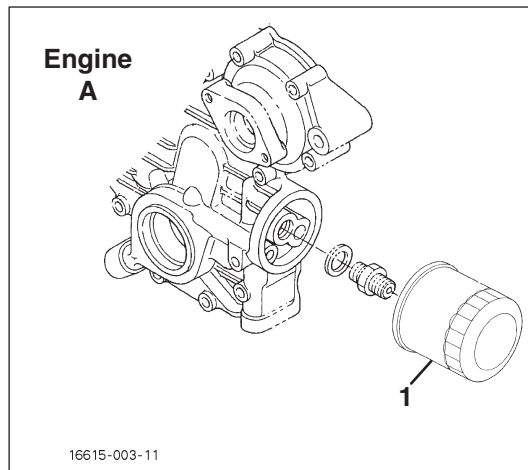

6.1 Oil Filter

KUBOTA V1505-T-E3B

Engine	Item	Part No.	Qty.	Description	Serial Numbers/Notes
●	1	4177262	1	Oil Filter	
B	2	5003615	1	Connector	
B	3	5003616	1	Collar	

● - Used on All Engines

A - LF 3400/LF-3800 (V1505-E3B-TXRN-1)

B - LF 3400 Turbo/LF 3800 Turbo/LF 4675/LF 4577 (V1505-T-E3B-TXRN-1)

> Change from previous revision