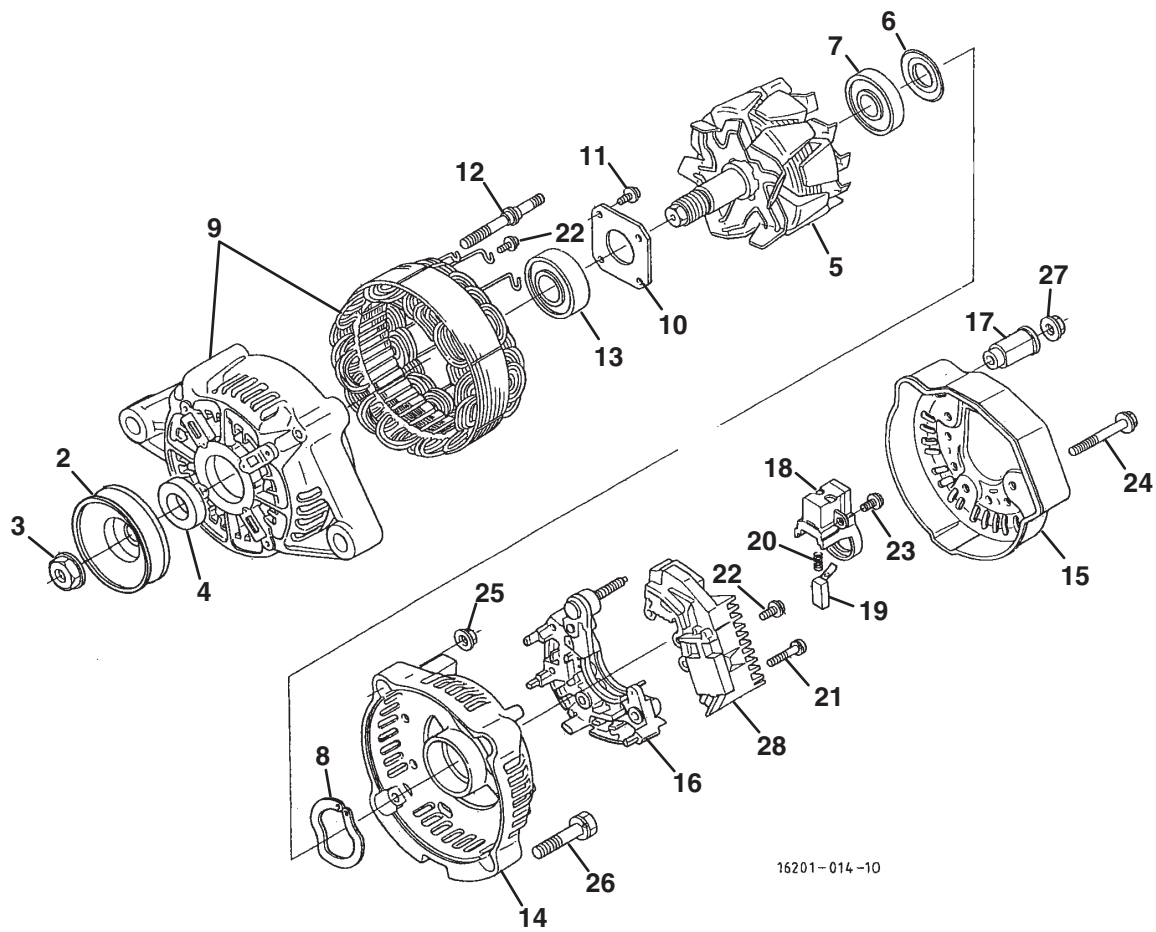

20.1 Alternator

16201-014-10

KUBOTA V1505-T-E3B

Engine	Item	Part No.	Qty.	Description	Serial Numbers/Notes
●	1	2810354	1	Assy Alternator	
●	2	557947	1	• Pulley, Dynamo	
●	3	557948	1	• Nut	
●	4	557949	1	• Collar	
●	5	4145943	1	• Rotor	
●	6	557951	1	• • Cover, Bearing	
●	7	4145838	1	• • Bearing, Ball	
●	8	557953	1	• Washer, Thrust	
●	9	4145942	1	• Frame, Drive End	
●	10	5001210	1	• • Plate, Retainer	
●	11	557956	4	• • Screw, Round Head	
●	12	557957	2	• • Bolt, Through	
●	13	4135839	1	• • Bearing, Ball	
●	14	4145828	1	• Frame, End	
●	15	4145829	1	• Cover, End	
●	16	557961	1	• Assy Rectifier	
●	17	557962	1	• Bush, Insulation	
●	18	4145837	1	• Holder, Brush	
●	19	557964	2	• • Brush	
●	20	557965	2	• • Spring, Brush	
●	21	557966	2	• Screw, Round Head	
●	22	557967	6	• Screw, Round Head	
●	23	557968	1	• Screw, Round Head	
●	24	557969	3	• Bolt	
●	25	557970	2	• Nut	
●	26	557971	2	• Bolt	
●	27	557972	1	• Nut	
●	28	2810355	1	• Assy Regulator	

● - Used on All Engines

A - LF 3400/LF-3800 (V1505-E3B-TXRN-1)

B - LF 3400 Turbo/LF 3800 Turbo/LF 4675/LF 4577 (V1505-T-E3B-TXRN-1)

> Change from previous revision