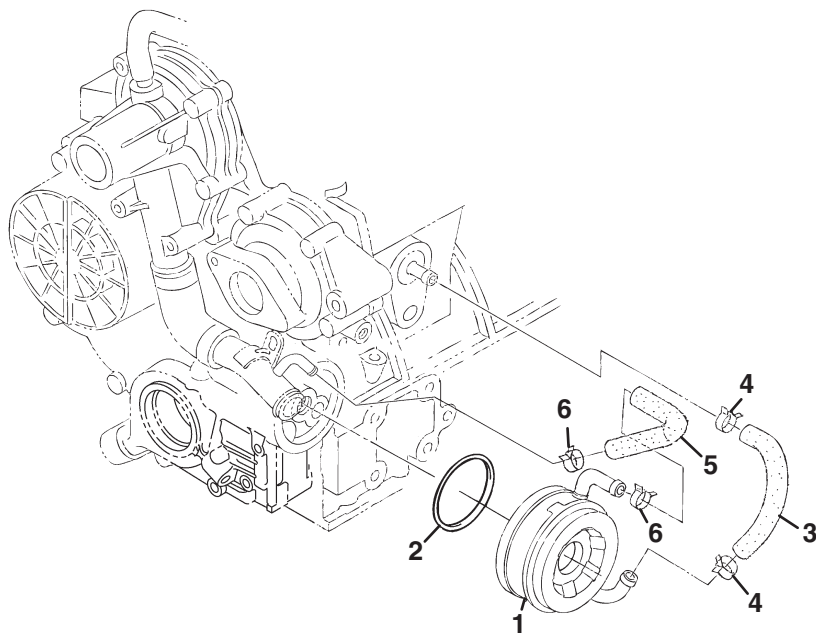

28.1 Turbo Engine Oil Cooler Turbo Engines Only

KUBOTA V1505-T-E3B

Engine	Item	Part No.	Qty.	Description	Serial Numbers/Notes
B	1	4177251	1	Assy Cooler, Oil	
B	2	4177252	1	• O Ring	
B	3	5002757	1	Pipe Cooler, Oil	
B	4	2501011	2	Band, Pipe	
B	5	5001254	1	Pipe, Water Return	
B	6	2501011	2	Band, Pipe	

● - Used on All Engines

A - LF 3400/LF-3800 (V1505-E3B-TXRN-1)

B - LF 3400 Turbo/LF 3800 Turbo/LF 4675/LF 4577 (V1505-T-E3B-TXRN-1)

> Change from previous revision