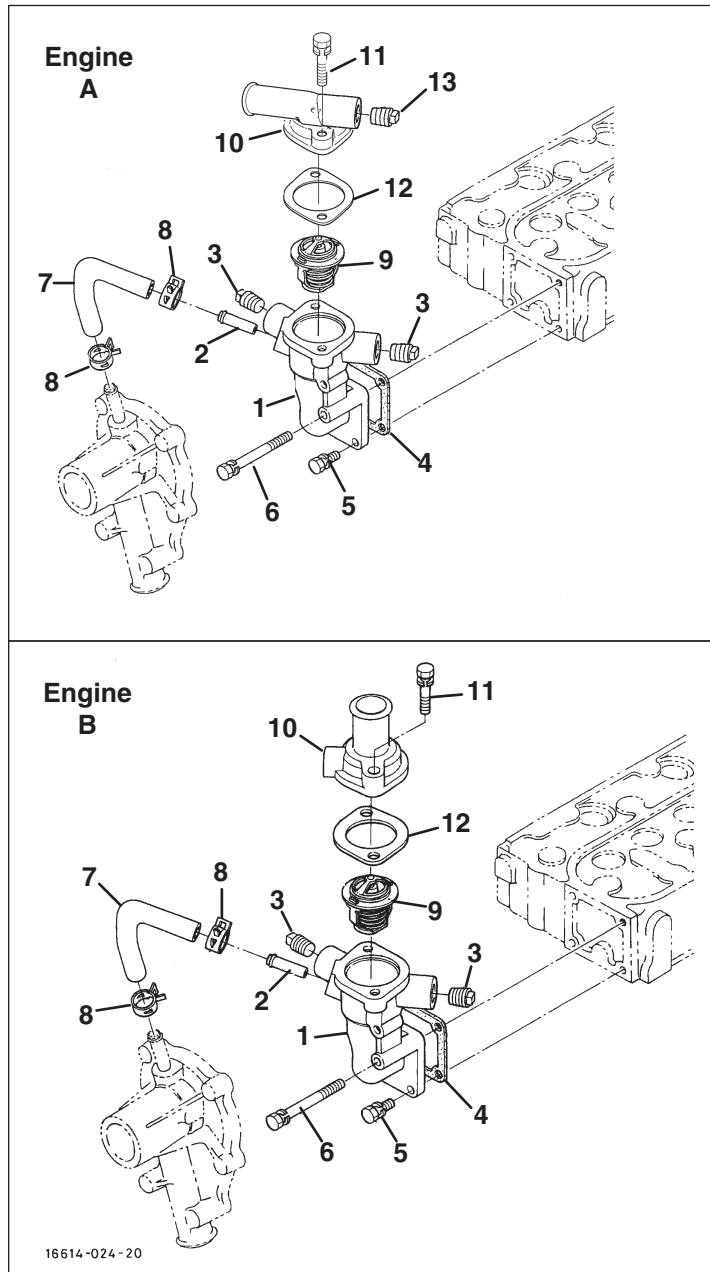

22.1 Water Flange and Thermostat

KUBOTA V1505-T-E3B

Engine	Item	Part No.	Qty.	Description	Serial Numbers/Notes
●	1	5001297	1	Comp. Flange, Water	
●	2	557975	1	Pipe, Water Return	
●	3	4134361	2	Plug	
●	4	5001273	1	Gasket, Water Flange	
●	5	550362	3	Bolt	
●	6	2500899	1	Bolt	
●	7	5001254	1	Pipe, Water Return	
●	8	2501011	2	Band, Pipe	
●	9	556412	1	Assy Thermostat	
●	10	5003172	1	Cover, Thermostat	
●	10	5003479	1	Cover, Thermostat	
●	11	4134370	1	Gasket, Thermostat	
●	12	594334	2	Bolt	
A	13	5003303	1	Plug	
A	14	552972	1	Gasket	

● - Used on All Engines

A - LF 3400/LF-3800 (V1505-E3B-TXRN-1)

B - LF 3400 Turbo/LF 3800 Turbo/LF 4675/LF 4577 (V1505-T-E3B-TXRN-1)

> Change from previous revision