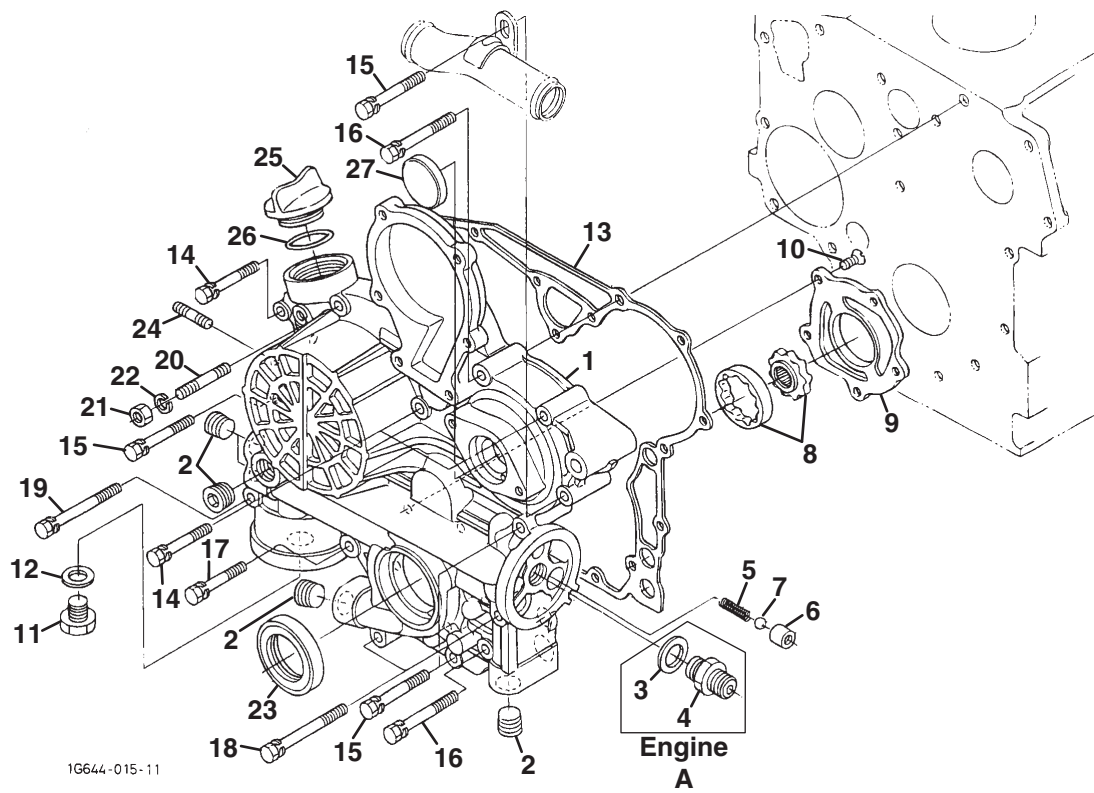

4.1 Gearcase

KUBOTA V1505-T-E3B

Engine	Item	Part No.	Qty.	Description	Serial Numbers/Notes
A	1	557856	1	Comp. Case,gear	
B	1	4177230	1	Comp. Case,gear	
●	2	5001255	5	• Plug	
A	3	594351	1	• Washer, Plain	
A	4	2500892	1	• Joint, Pipe	
●	5	2500893	1	• Spring	
●	6	2500894	1	• Seat, Valve	
●	7	2500895	1	• Ball	
●	8	2500896	1	• Assy Rotor, Oil Pump	
●	9	5001256	1	• Cover, Oil Pump	
●	10	2500898	5	• Screw, Csk-hd	
●	11	557859	1	Plug	
●	12	557960	1	Packing, Plug	
●	13	5001269	1	Gasket, Gear Case	
●	14	553481	3	Bolt	
●	15	5001875	4	Bolt	
●	16	2500899	2	Bolt	
●	17	554097	1	Bolt	
●	18	2500900	2	Bolt	
●	19	557891	1	Bolt	
●	20	2500901	1	Stud	
●	21	550395	1	Nut	
●	22	5001160	1	Washer, Spring	
●	23	2500902	1	Seal, Oil	
●	24	550386	2	Stud	
●	25	4145944	1	Plug, Oil Filler	
●	26	2809955	1	O Ring	
●	27	5001276	1	Cover, Gear Case	

● - Used on All Engines

A - LF 3400/LF-3800 (V1505-E3B-TXRN-1)

B - LF 3400 Turbo/LF 3800 Turbo/LF 4675/LF 4577 (V1505-T-E3B-TXRN-1)

> Change from previous revision